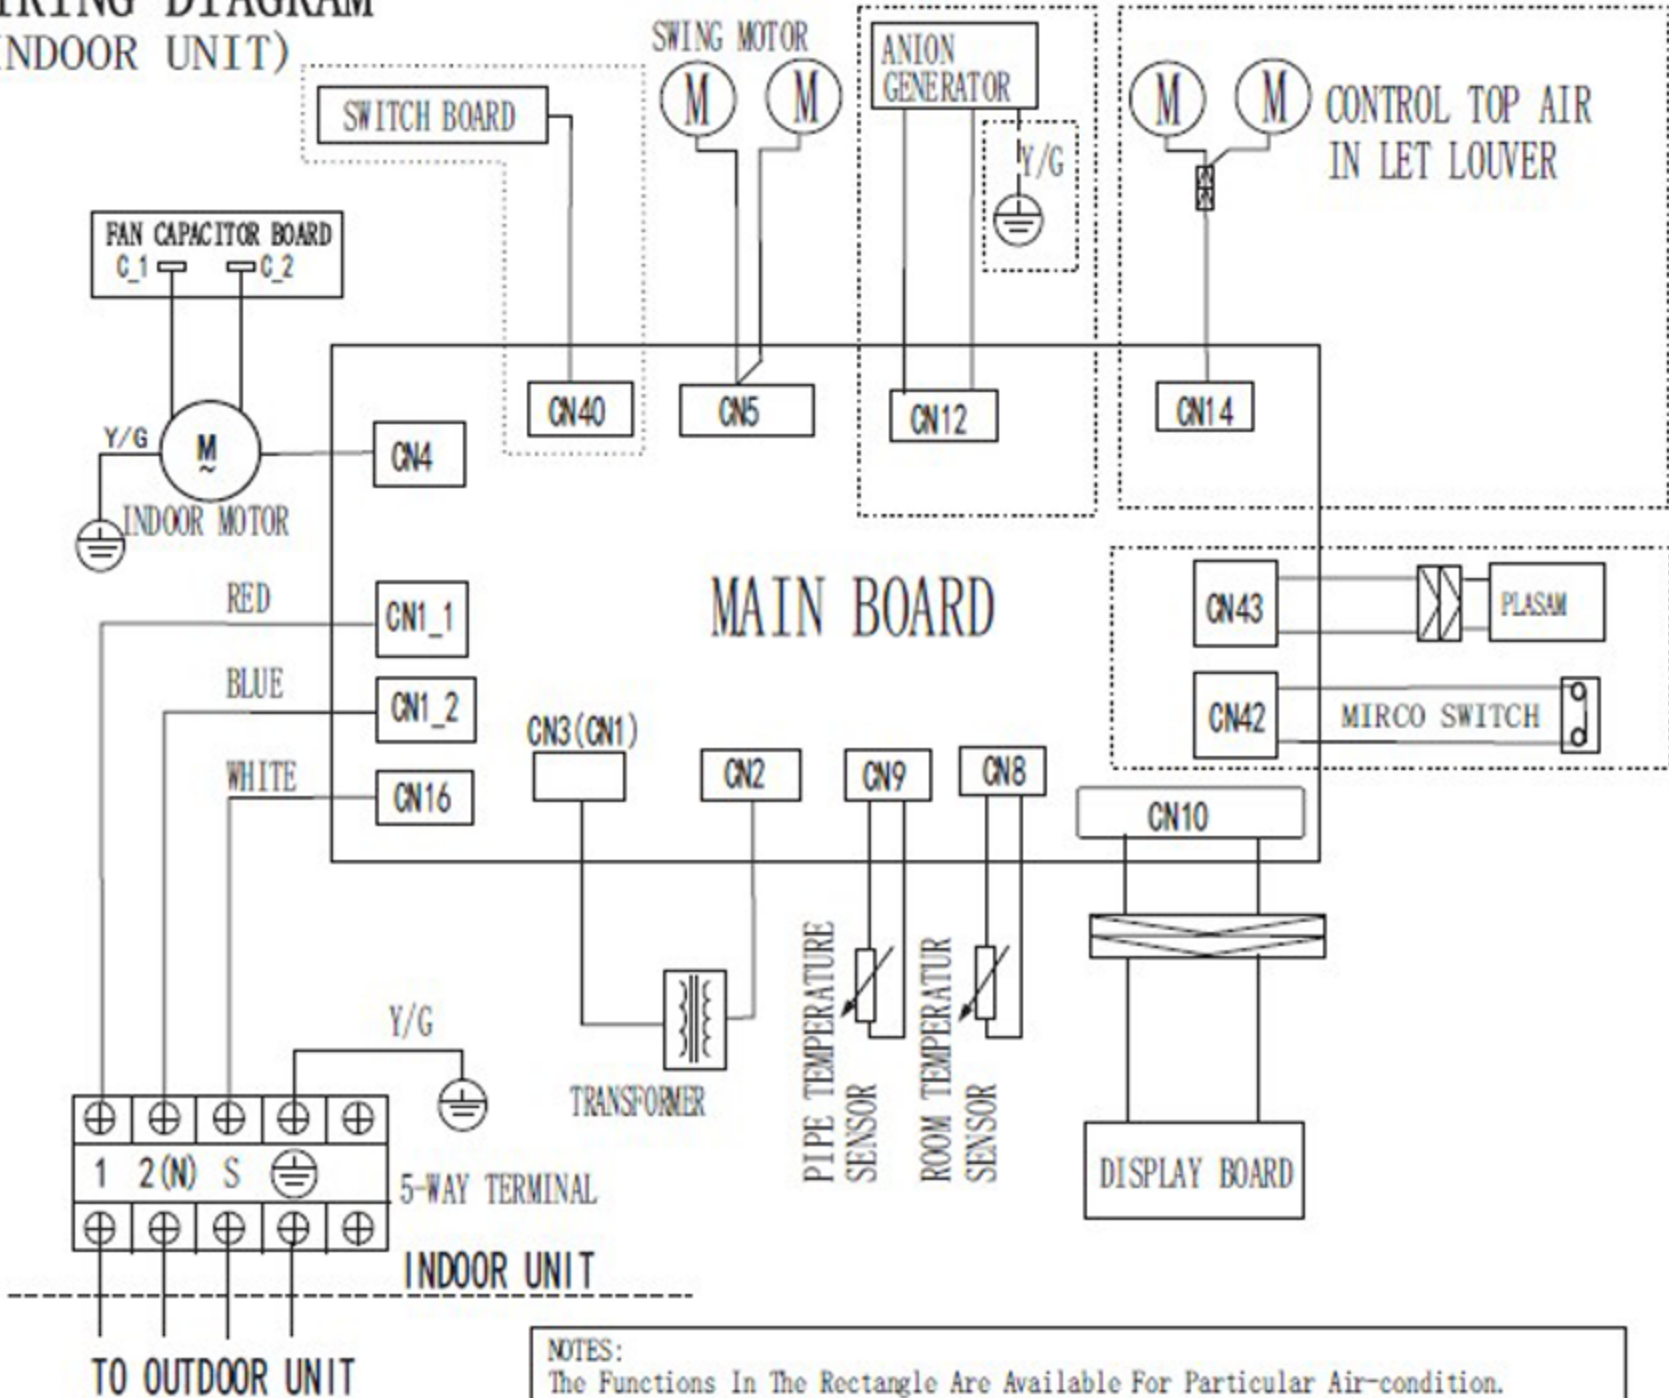

# WIRING DIAGRAM (INDOOR UNIT)

NOTES:  
The Functions In The Rectangle Are Available For Particular Air-condition.