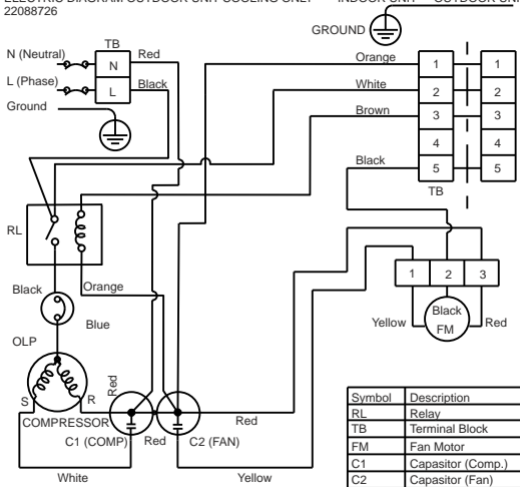

ELECTRIC DIAGRAM OUTDOOR UNIT COOLING ONLY
22088726

INDOOR UNIT OUTDOOR UNIT

Symbol	Description
RL	Relay
TB	Terminal Block
FM	Fan Motor
C1	Capasitor (Comp.)
C2	Capasitor (Fan)
OLP	Over Load Protector