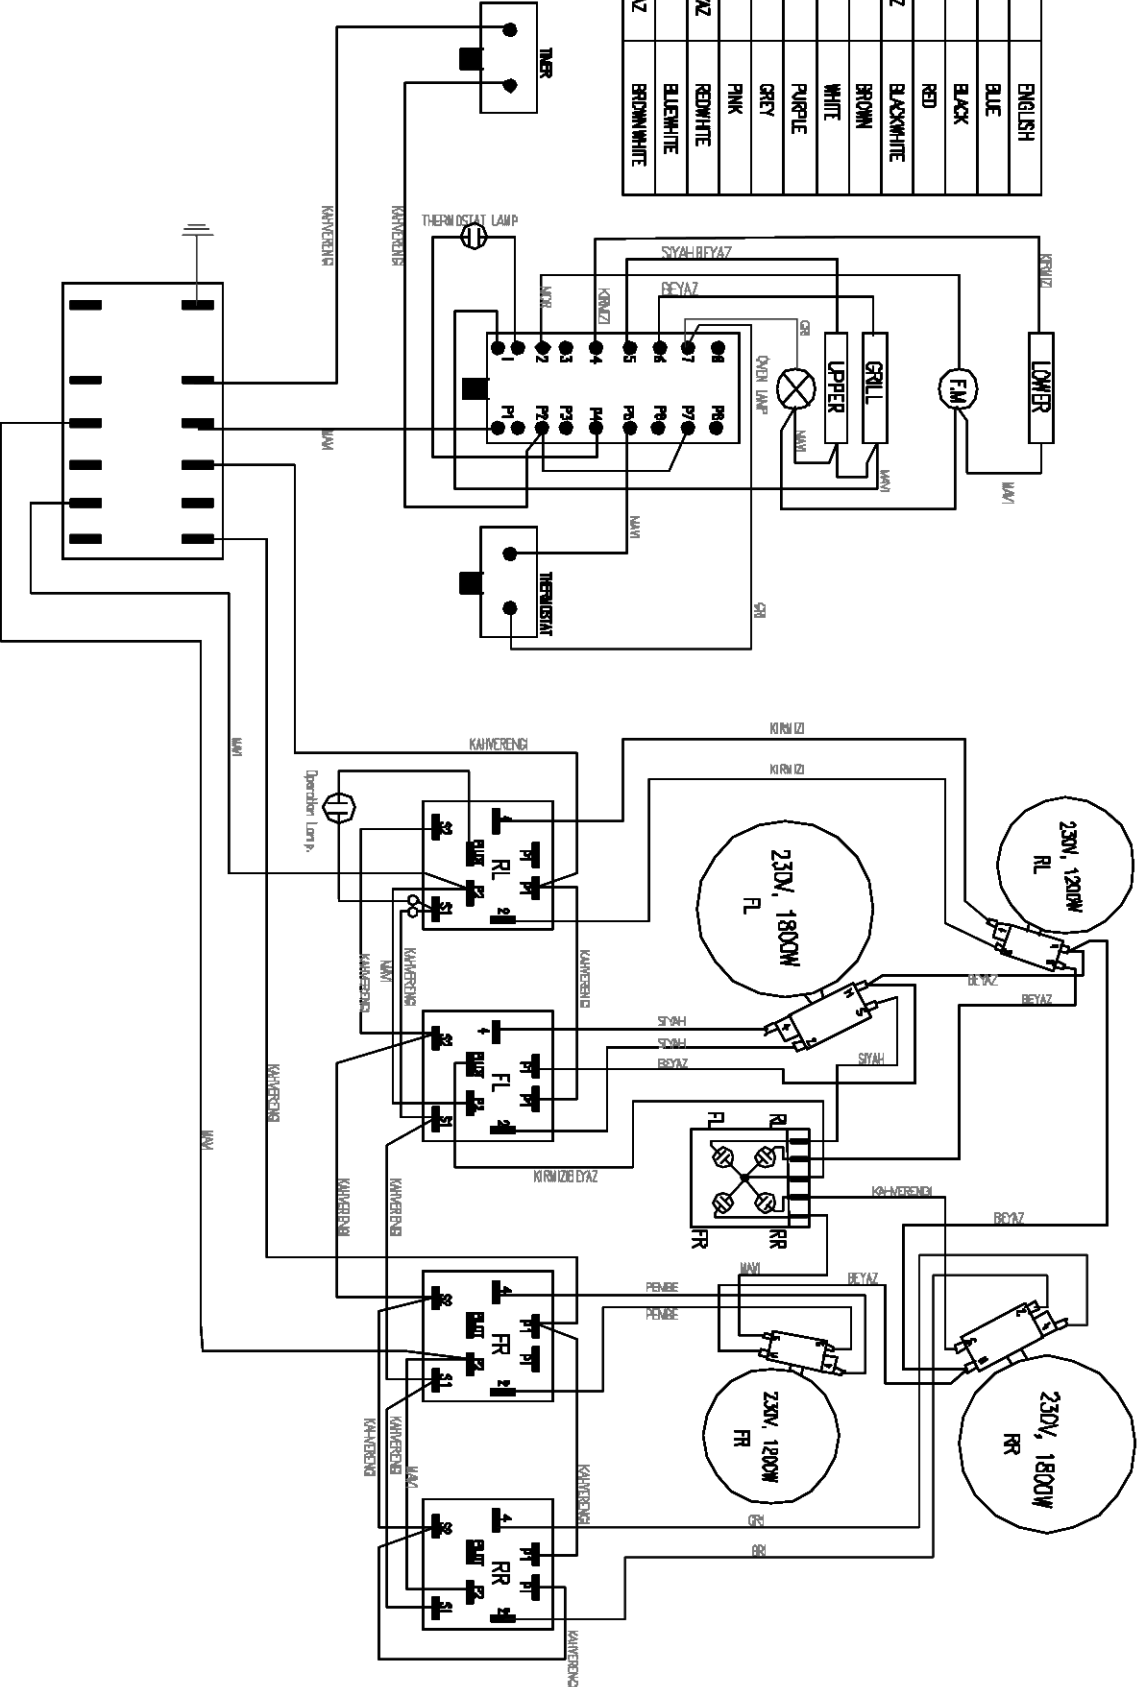

TURKCE	ENGLISH
MAM	BLUE
SİYAH	BLACK
KIRMIZI	RED
SİYAH BEYAZ	BLACK/WHITE
KAHVE	BROWN
BEYAZ	WHITE
MOR	PURPLE
GRI	GREY
PURBE	PINK
KIRMIZI BEYAZ	RED/WHITE
MARBEYAZ	BLUE/WHITE
KAHVE BEYAZ	BROWN/WHITE

P07VD30000029