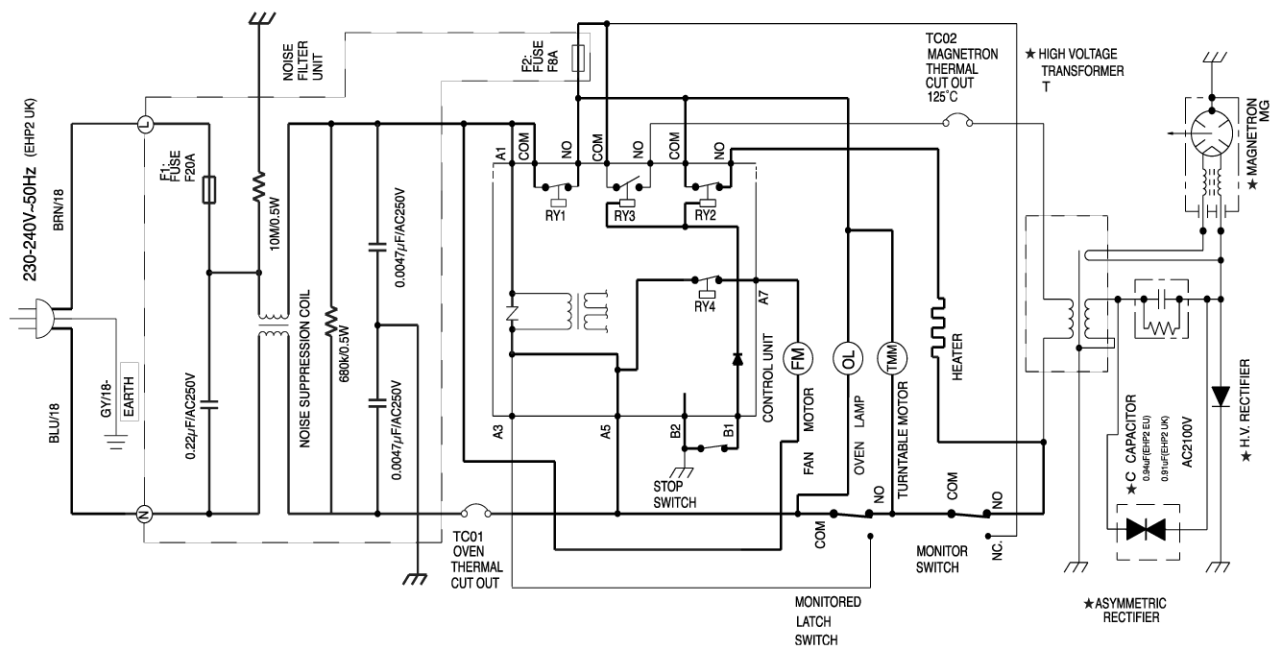

230V ~50Hz (EHP2 EU)

P07MW300000039

Figure 0-3 Oven Schematic-ON Cooking Condition, (Grill only mode).