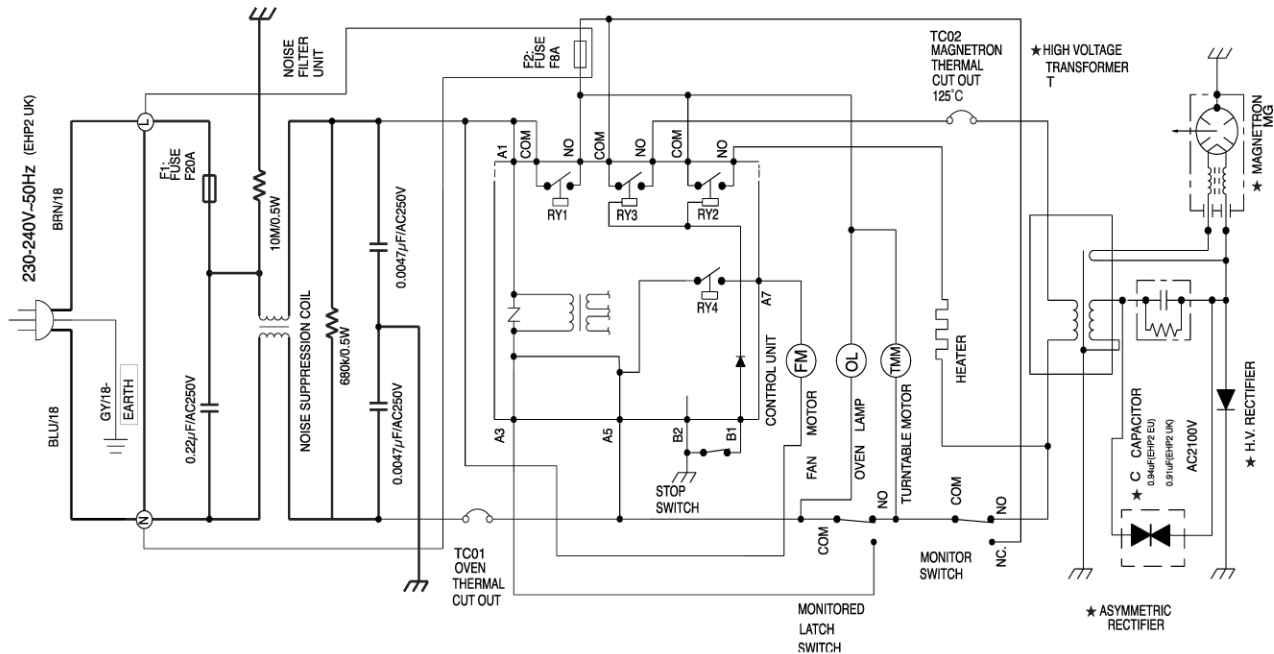

230V ~50Hz (EHP2 EU)

P07MW300000037

Figure 0-1 Oven Schematic-OFF Condition, Door Closed.