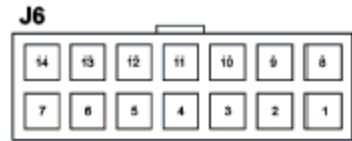

230 - 240V 50Hz

	0	1	2	3	4	5	6	
		●	●	●	●	●	●	PLATE / DETECTORS
		●		●		●		MAGNETRON
			●	●	●	●		OTHER FUNCTIONS (EXCEPT MAGNETRON)
			●	●				GRILL
					●	●		CONVECTION HEATER
					●	●	●	CONVECTION MOTOR

NOTE : THE MICROSWITCS ARE IN OPEN DOOR SITUATION

H.V. TRANSFORMER

P07LQ30000015

ZNF 31X TEKA