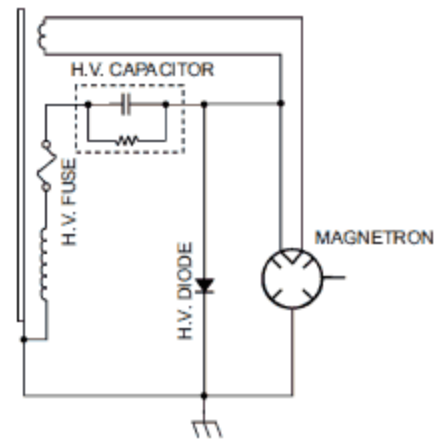

230 - 240V 50Hz

	0	1	2	3	4	5	6	
		●	●	●	●	●	●	PLATE / DETECTORS
		●		●		●		MAGNETRON
			●	●	●	●		OTHER FUNCTIONS (EXCEPT MAGNETRON)
			●	●				GRILL
					●	●		CONVECTION HEATER
					●	●	●	CONVECTION MOTOR

NOTE : THE MICROSWITCS ARE IN OPEN DOOR SITUATION

H.V. TRANSFORMER

P07LQ30000015

ZNF 31X TEKA