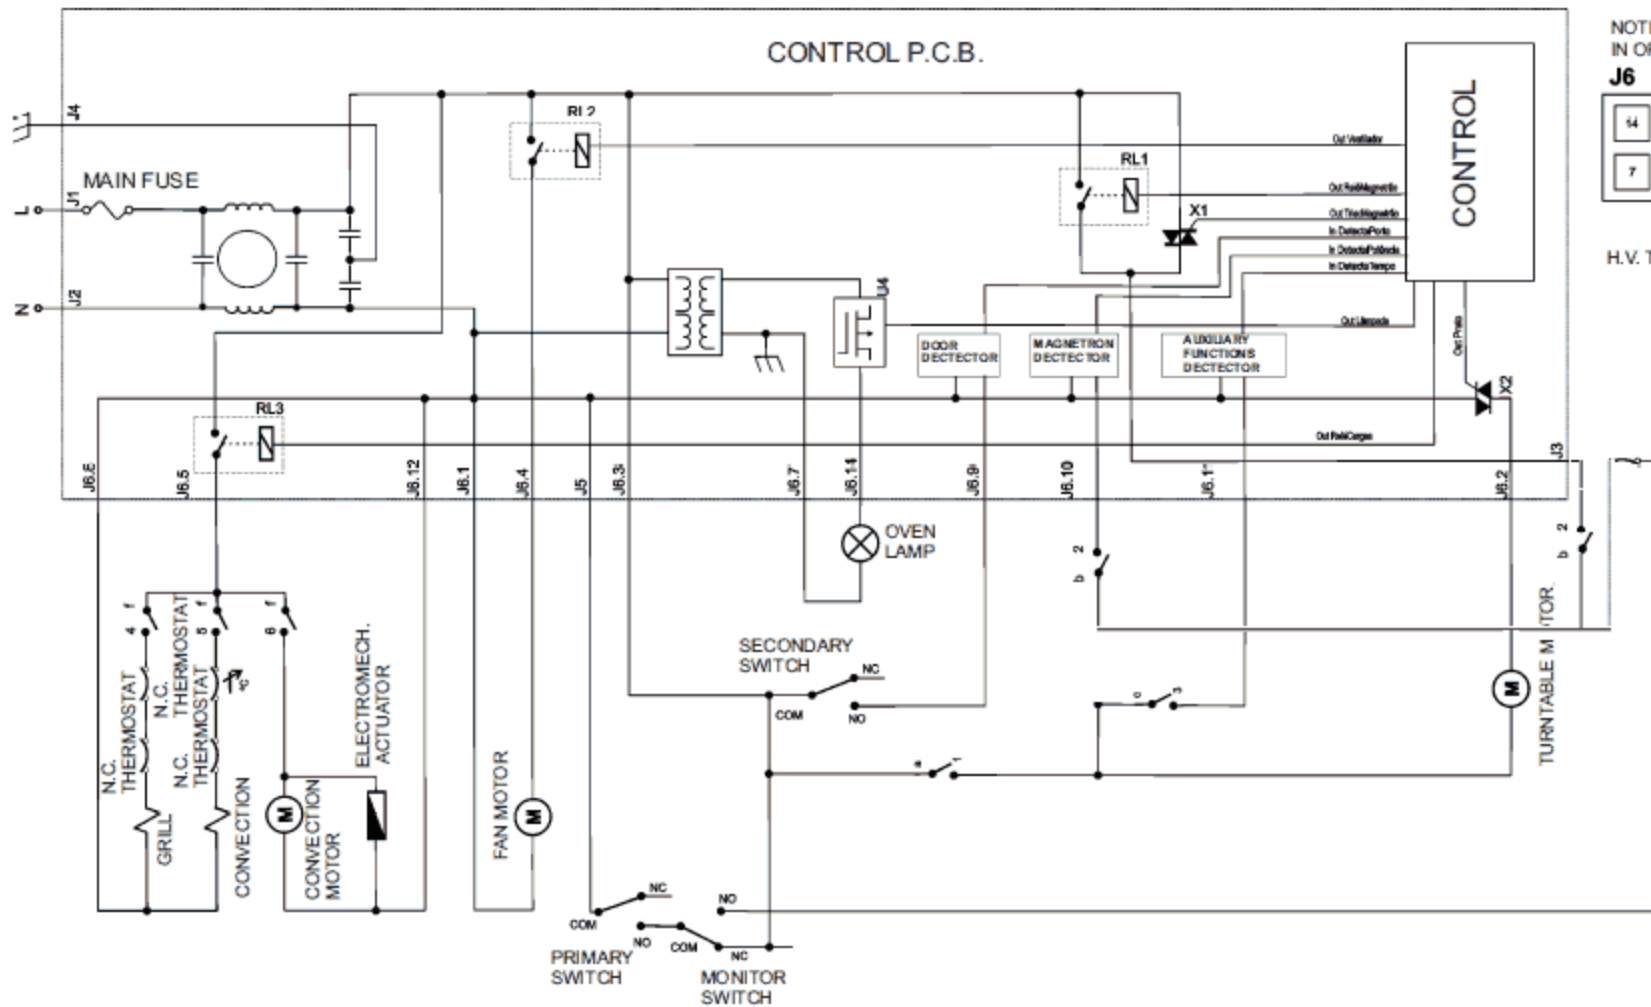

230 - 240V 50Hz

	0	1	2	3	4	5	6	
		●	●	●	●	●	●	PLATE / DETECTORS
		●		●		●		MAGNETRON
			●	●	●	●		OTHER FUNCTIONS (EXCEPT MAGNETRON)
			●	●				GRILL
					●	●		CONVECTION HEATER
					●	●	●	CONVECTION MOTOR

NOTE : THE MICROSWITCS ARE IN OPEN DOOR SITUATION

H.V. TRANSFORMER

P07LQ30000015

ZNF 31X TEKA