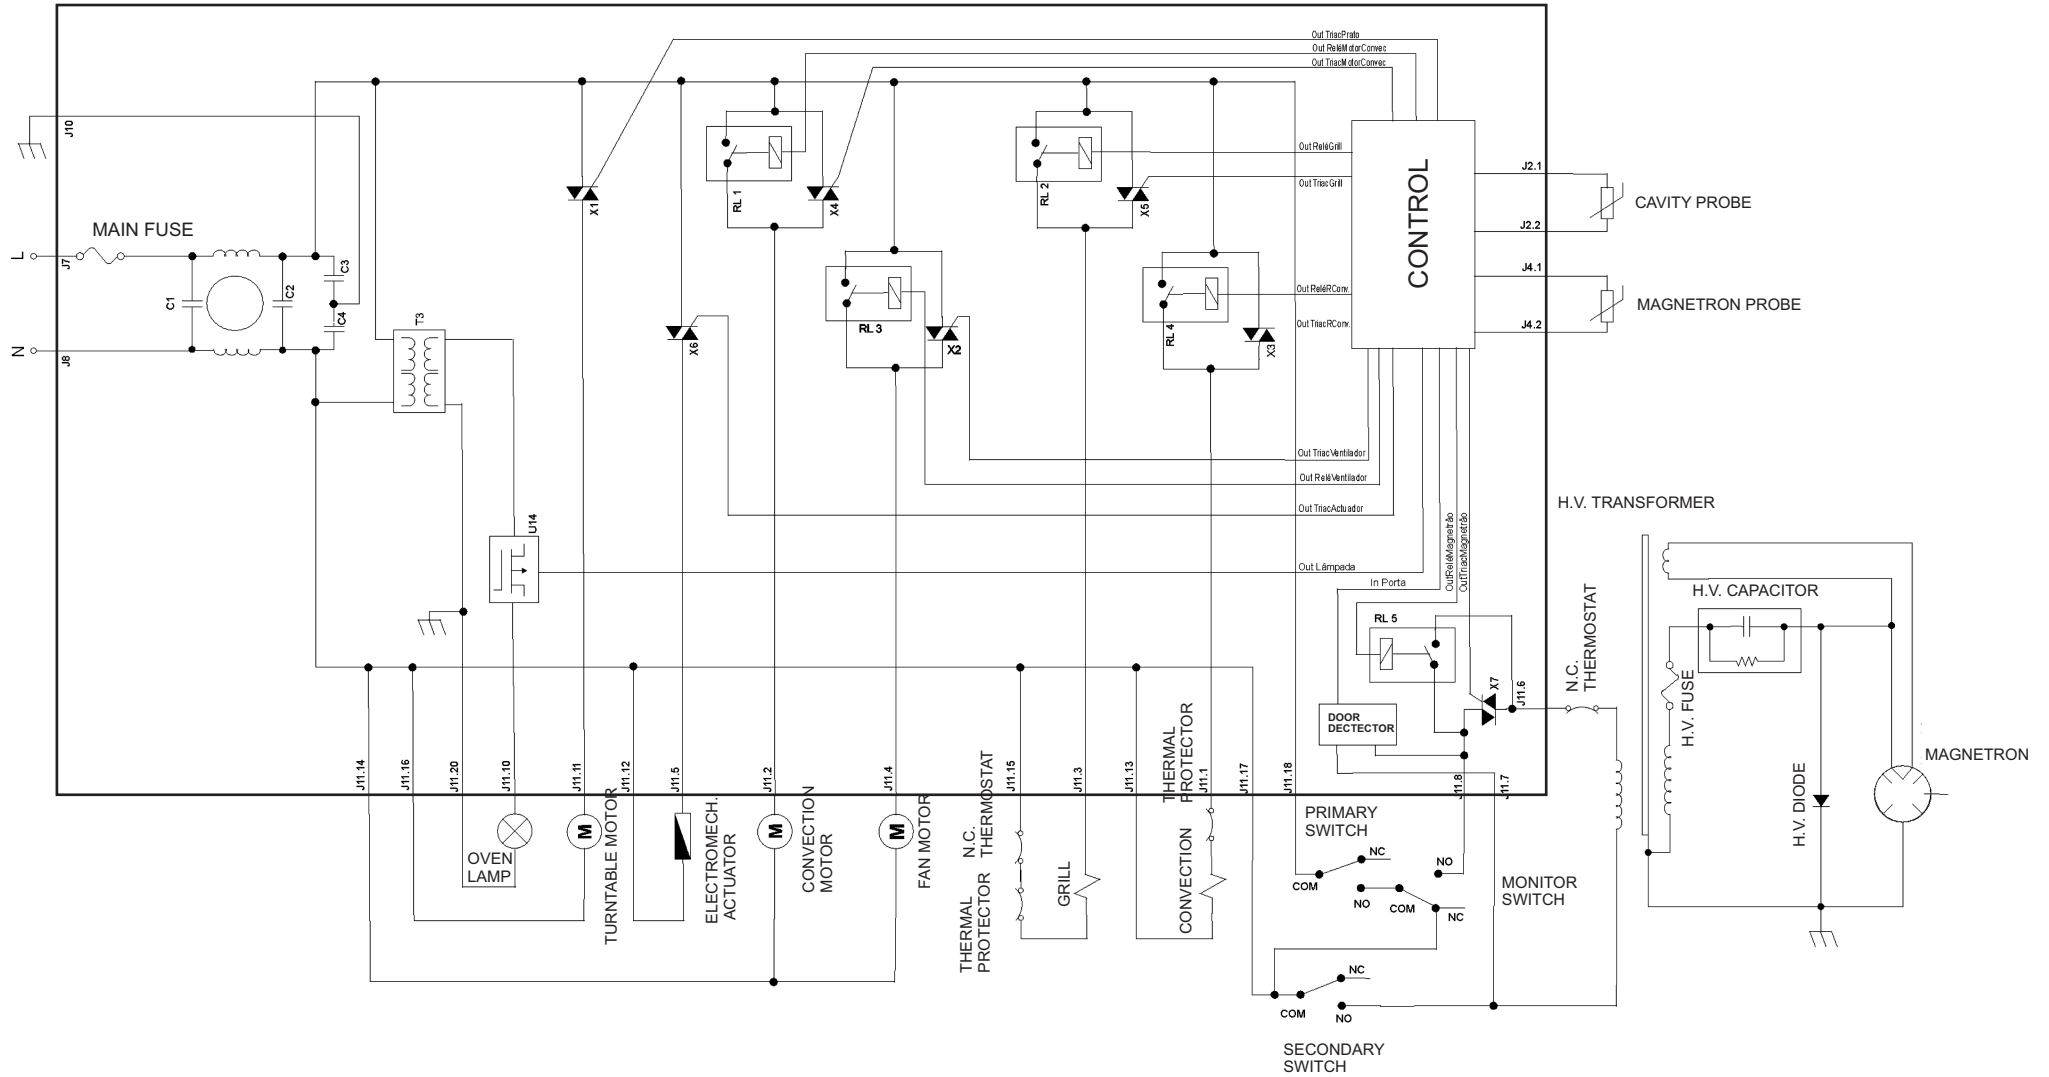

230 - 240V 50Hz

CONTROL P.C.B.

NOTE : THE MICROSWITCS ARE IN OPEN DOOR SITUATION

J11