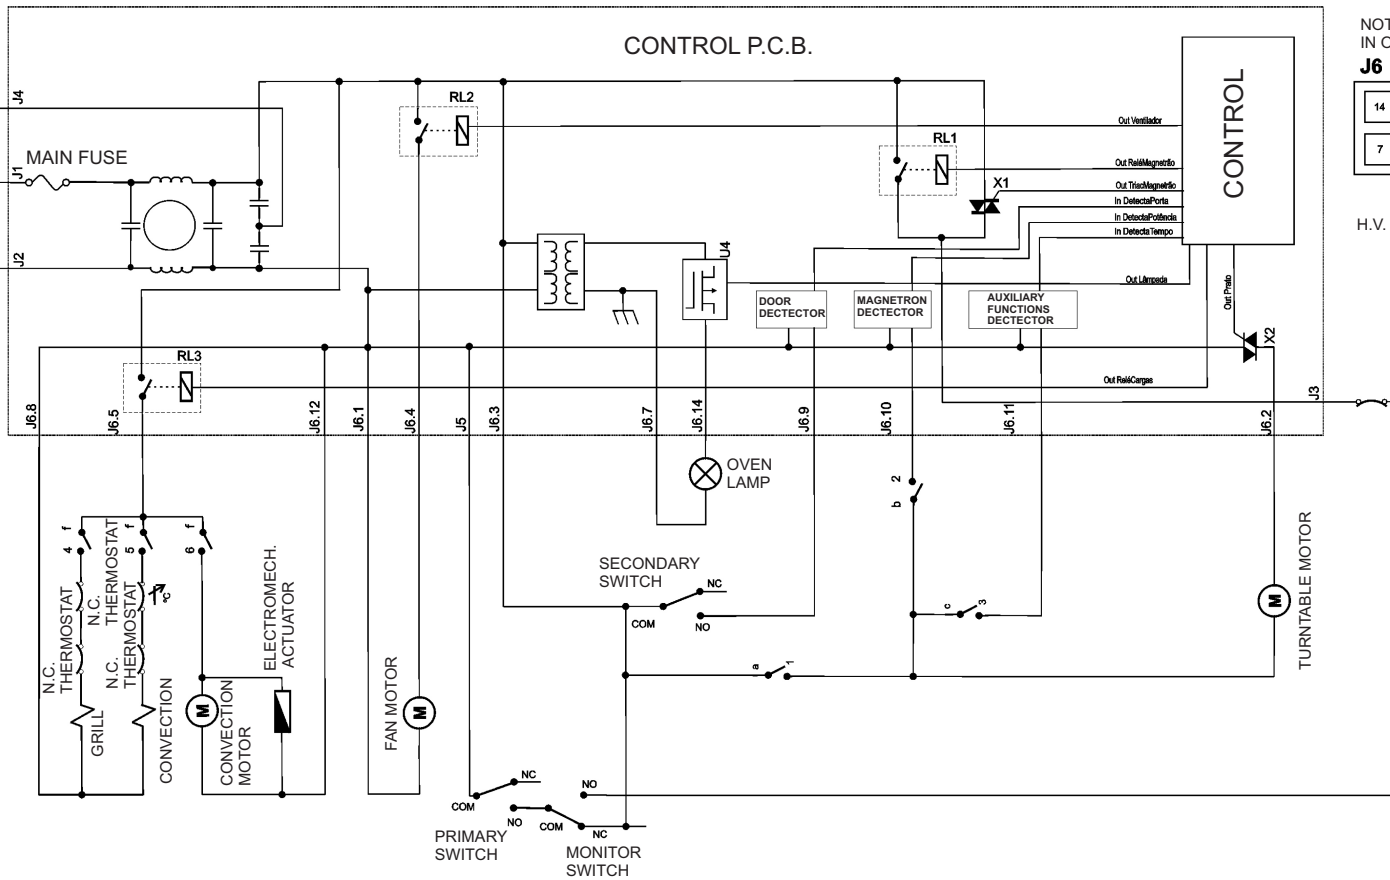

230 - 240V 50Hz

	0	1	2	3	4	5	6	
①		●	●	●	●	●	●	PLATE / DETECTORS
②		●		●		●		MAGNETRON
③			●	●	●	●	●	OTHER FUNCTIONS (EXCEPT MAGNETRON)
④			●	●				GRILL
⑤					●	●		CONVECTION HEATER
⑥					●	●	●	CONVECTION MOTOR

NOTE : THE MICROSWITCS ARE IN OPEN DOOR SITUATION

H.V. TRANSFORMER