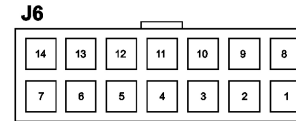

NOTE : THE MICROSWITCS ARE IN OPEN DOOR SITUATION