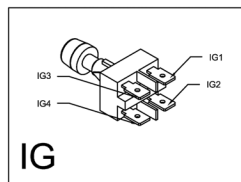

PE 8036-m

Main switch

Overheat protection thermostat

Coffee grinder

Heating element

Lamp

Coffee button

Thermostat 140°