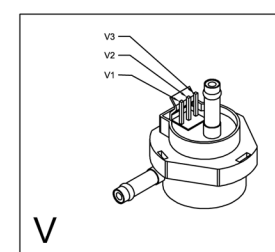

Thermo-protector

Solenoid

General socket

Hot water button

Thermostat 95°

Pump

Transformer

Microswitch

Steam button

P.c. board

Volumetric

Terminal board

Suppressor

Lamp button

INTERRUTTORE GENERALE

TERMOSTATO SICUREZZA