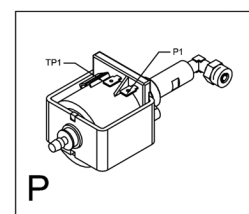

Thermo-protector

Solenoid

General socket

Hot water button

Thermostat 95°

Pump

Transformer

Microswitch

Steam button

P.c. board

Volumetric

Terminal board

Suppressor

Lamp button

INTERRUTTORE GENERALE

TERMOSTATO SICUREZZA