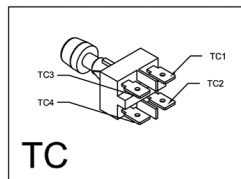

PE 8036-m

Main switch

Overheat protection thermostat

Coffee grinder

Heating element

Lamp

Coffee button

Thermostat 140°

Thermo-protector

Solenoid

General socket

Hot water button

Thermostat 95°

Pump

Transformer

Microswitch