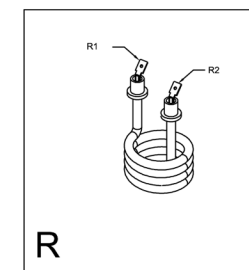

PE 8036-m

Main switch

Overheat protection thermostat

Coffee grinder

Heating element

Lamp

Coffee button

Thermostat 140°