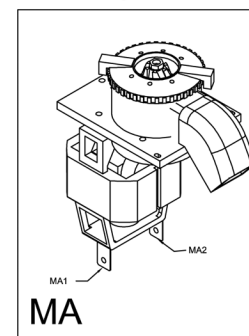

PE 8036-m

Main switch

Overheat protection thermostat

Coffee grinder

Heating element

Lamp

Coffee button

Thermostat 140°

Thermo-protector

Solenoid

General socket

Hot water button

Thermostat 95°

Pump

Transformer

Microswitch