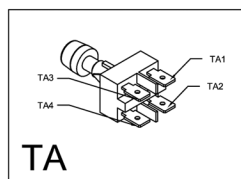

Thermo-protector

Solenoid

General socket

Hot water button

Thermostat 95°

Pump

Transformer

Microswitch

Steam button

P.c. board

Volumetric

Terminal board

Suppressor

Lamp button

INTERRUTTORE GENERALE

TERMOSTATO SICUREZZA