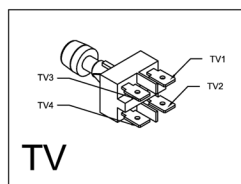

Thermo-protector

Solenoid

General socket

Hot water button

Thermostat 95°

Pump

Transformer

Microswitch

Steam button

P.c. board

Volumetric

Terminal board

Suppressor

Lamp button

INTERRUTTORE GENERALE

TERMOSTATO SICUREZZA