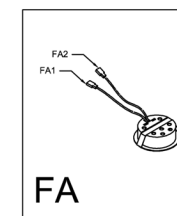

PE 8036-m

Main switch

Overheat protection thermostat

Coffee grinder

Heating element

Lamp

Coffee button

Thermostat 140°