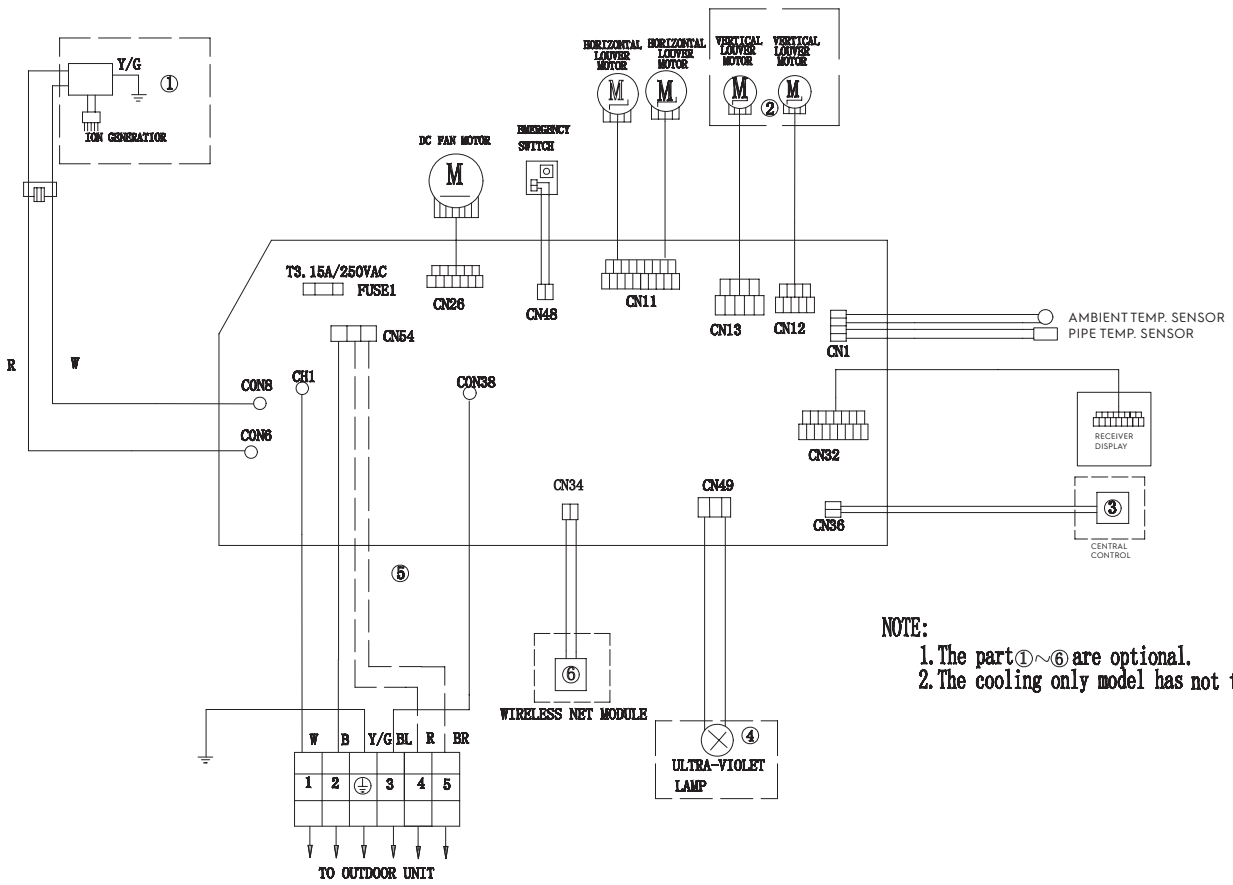

# INDOOR WIRING DIAGRAM

0010512450

**NOTE:**  
 1. The part ①~⑥ are optional.  
 2. The cooling only model has not the part ⑤.

W: WHITE  
 B: BLACK  
 R: RED  
 BL: BLUE  
 BR: BROWN  
 Y/G: YELLOW/  
 GREEN