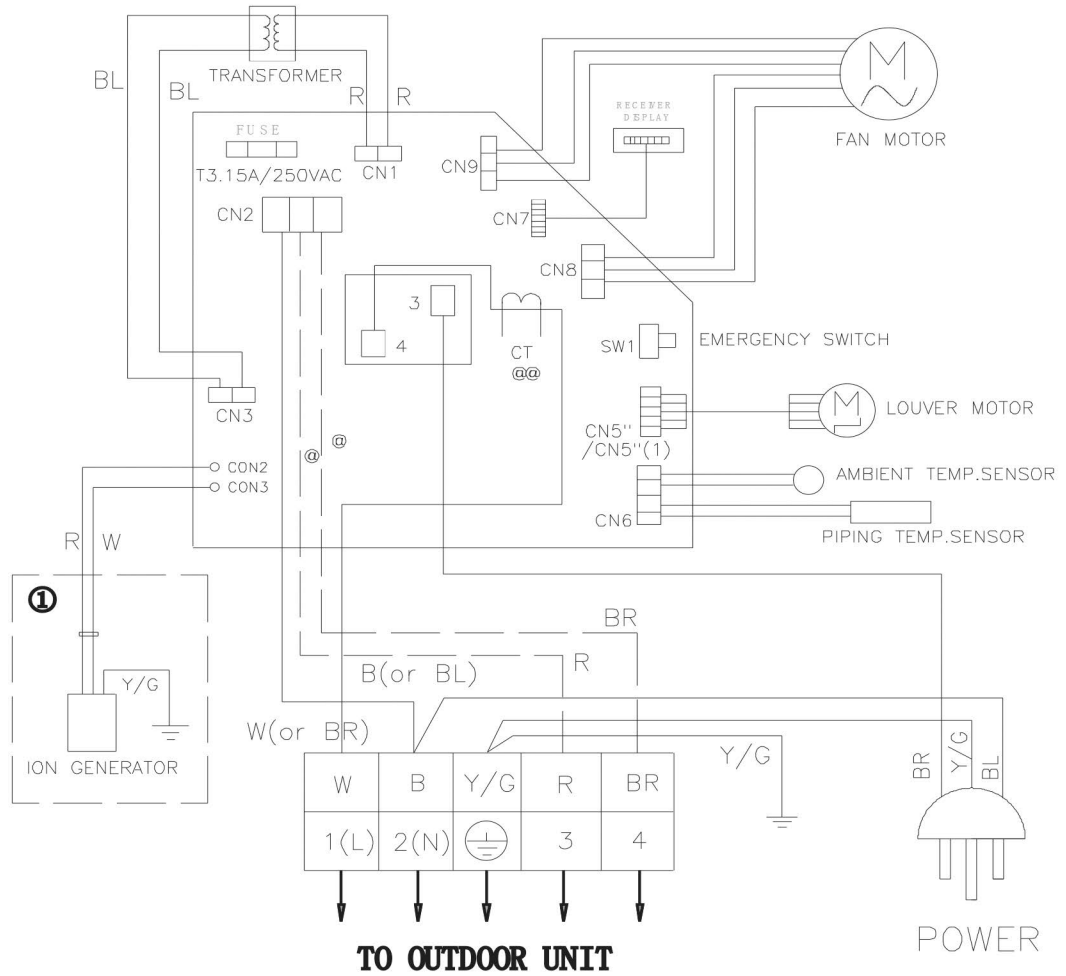

INDOOR WIRING DIAGRAM

0010515158

NOTE:

1. HEAT PUMP

Connecting wire is shown above (including dotted lines)

2. COOLING ONLY

(1) No dotted lines marked with @

(2) The CT (marked with @@) may not be used in some cooling only models.

3. ION GENERATOR

The ion generator (marked with ①) is optional.

W: WHITE
 Y/G: YELLOW/GREEN
 R: RED
 BR: BROWN
 B: BLACK
 BL: BLUE