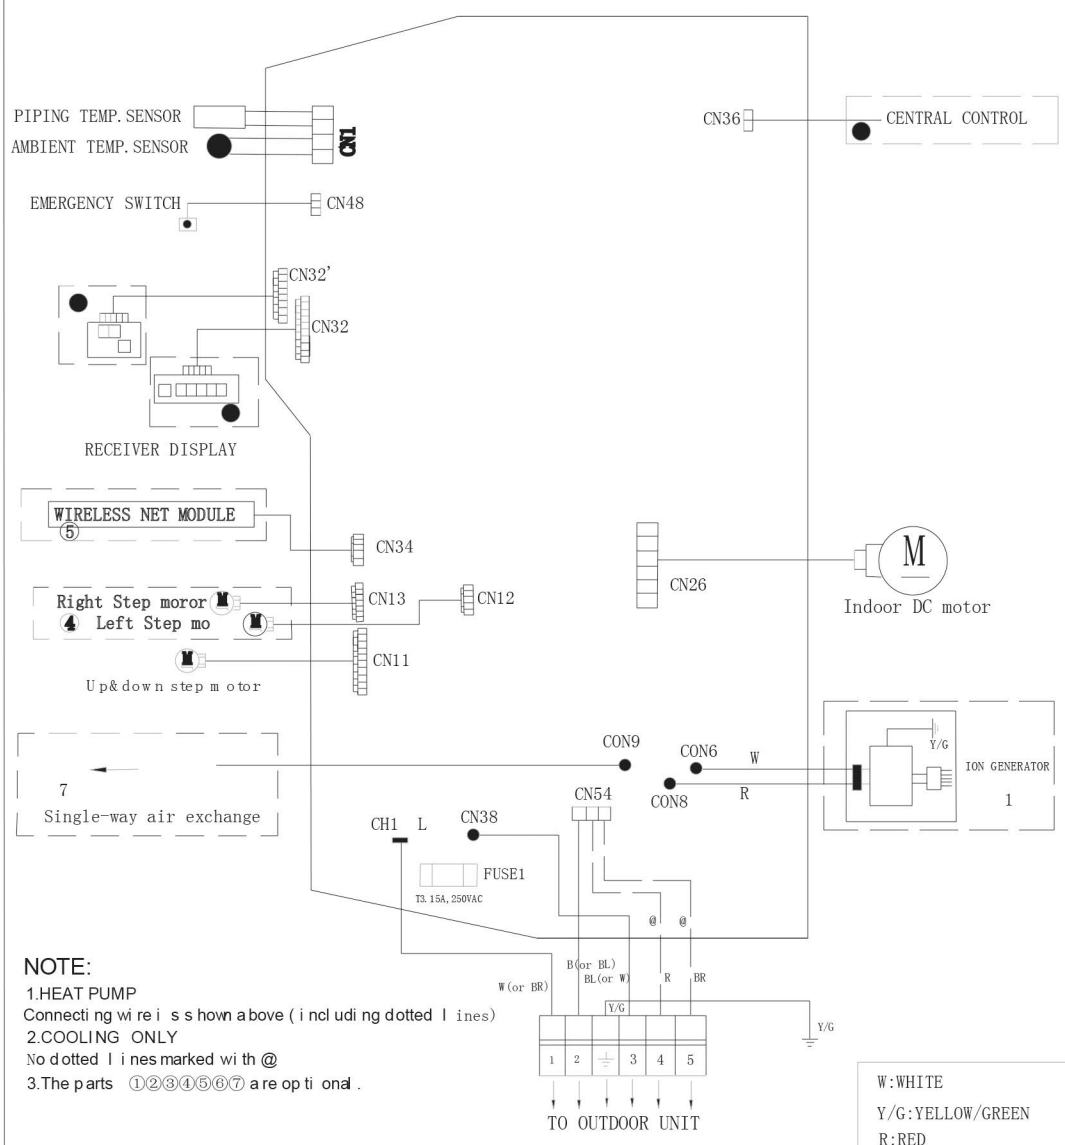

INDOOR WIRING DIAGRAM

0010527088

NOTE:
 1.HEAT PUMP
 Connecting wires shown above (including dotted lines)
 2.COOLING ONLY
 No dotted lines marked with @
 3.The parts ①②③④⑤⑥⑦ are optional.

W: WHITE
 Y/G: YELLOW/GREEN
 R: RED
 BR: BROWN
 B: BLACK
 BL: BLUE