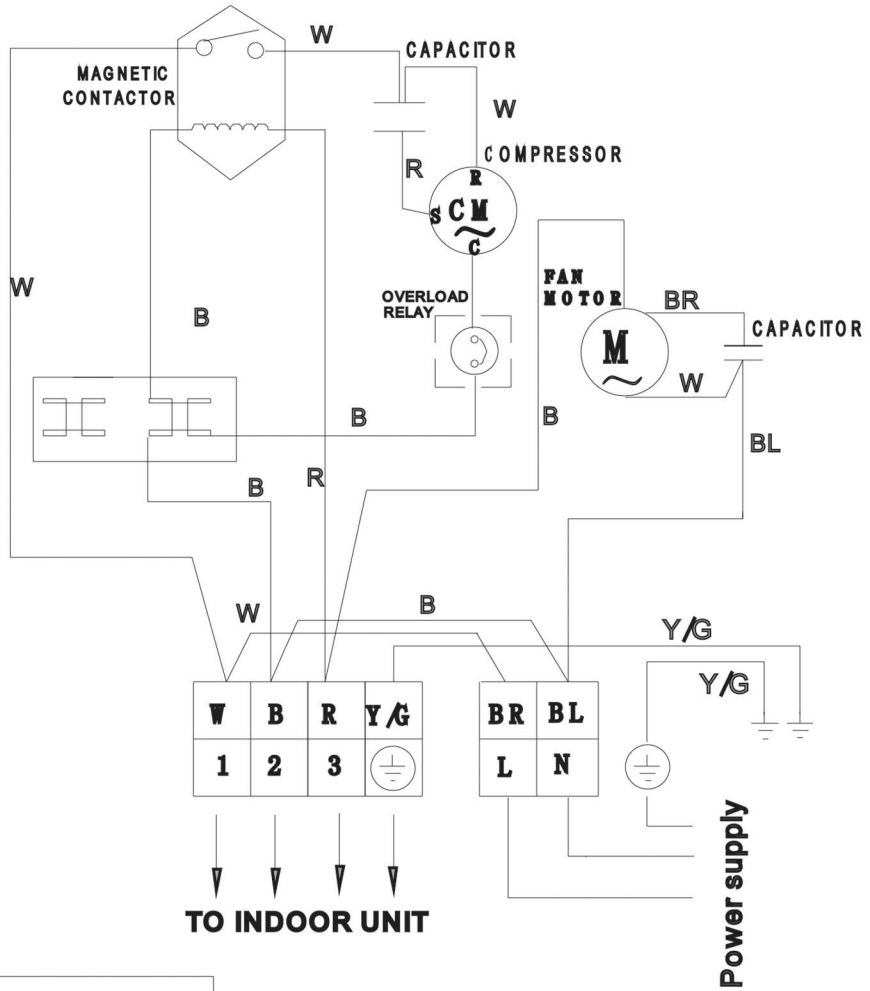

WIRING DIAGRAM OF OUTDOOR UNIT

0010556981

Y/G:yellow/green

R:red

BL:blue

Y:yellow

B:black

BR:brown

W:white

Note: Because of the difference of compressor, the dotted line part may not exist.