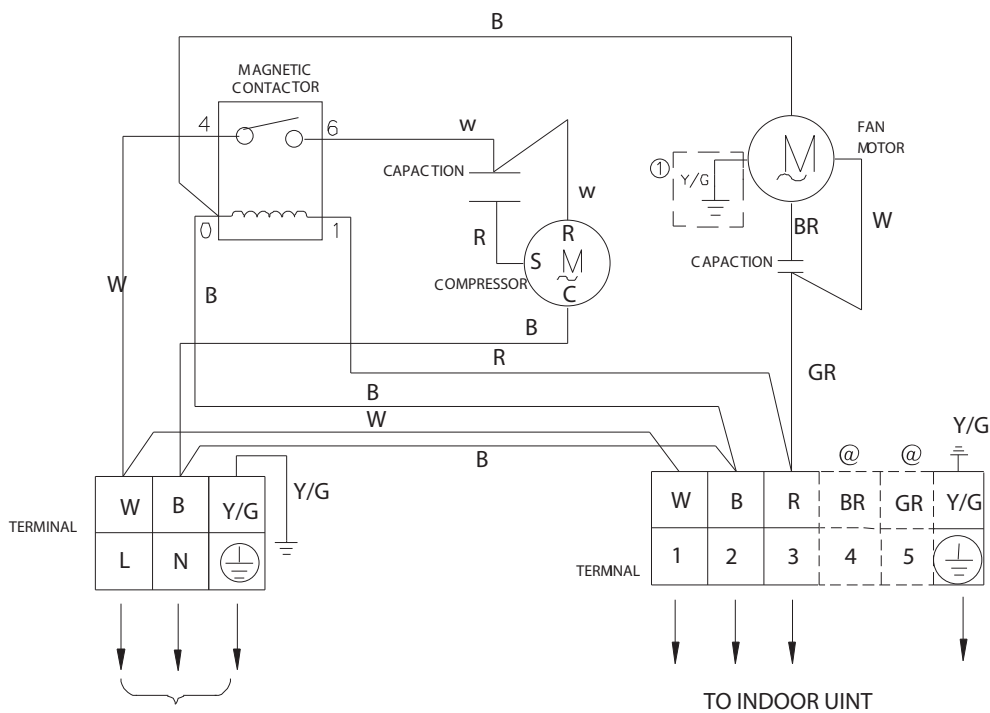

OUTDOOR WIRING DIAGRAM

NOTE : 1.The parts ① are optional.
 2.Some types may not have the dotted lines. (marked with @) .

- W:WHITE
- B:BLACK
- R:RED
- BR:BROWN
- GR:GREY
- Y/G:
YELLOW/GREEN