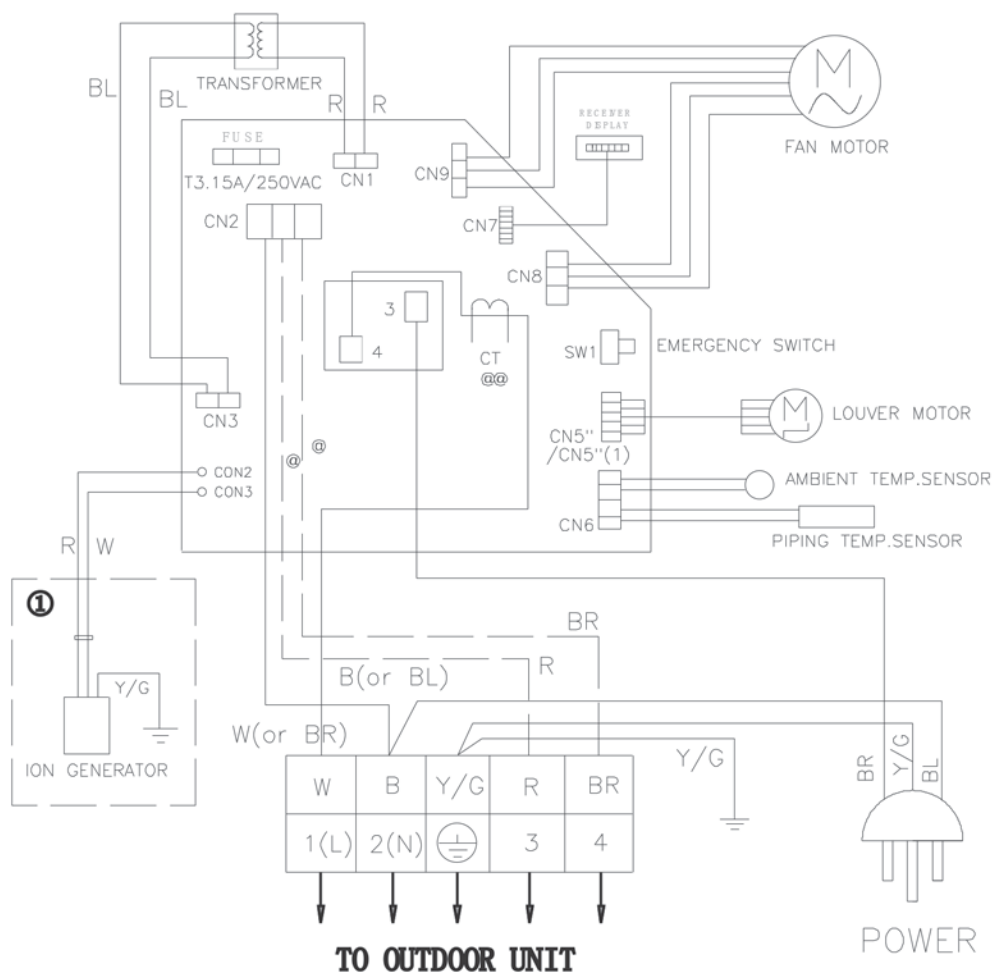

INDOOR WIRING DIAGRAM

0010515158

NOTE:

1. HEAT PUMP

Connecting wire is shown above (including dotted lines)

2. COOLING ONLY

(1) No dotted lines marked with @

(2) The CT (marked with @@) may not be used in some cooling only models.

3. ION GENERATOR

The ion generator (marked with ①) is optional.

W: WHITE
 Y/G: YELLOW/GREEN
 R: RED
 BR: BROWN
 B: BLACK
 BL: BLUE