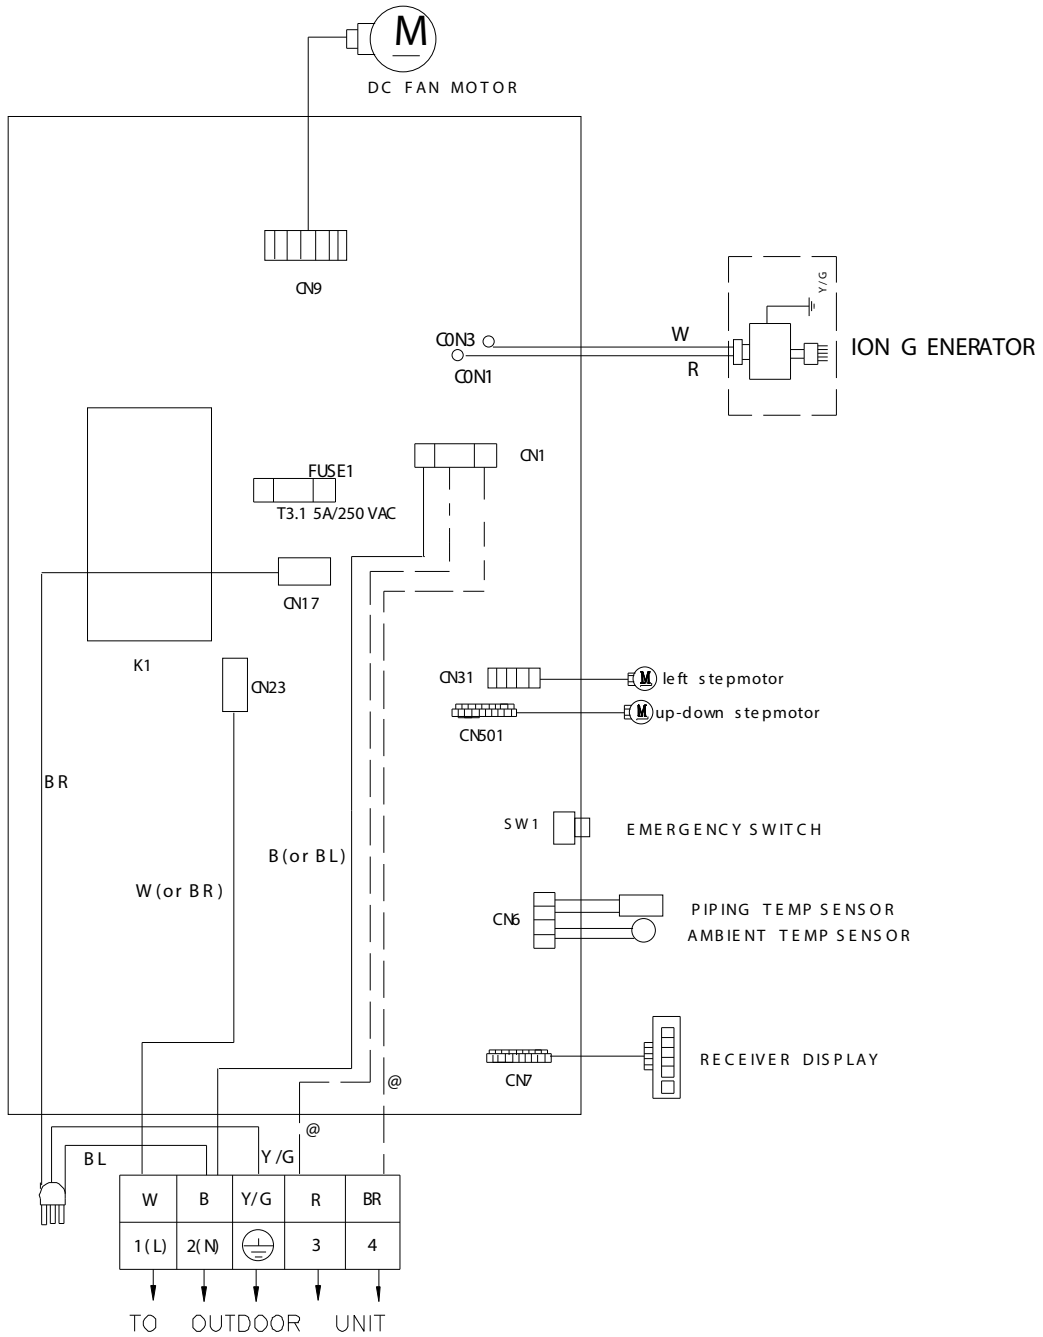

INDOOR WIRING DIAGRAM

0010559178

NOTE:

- 1.HEAT PUMP
Connecting wire is shown above (including dotted lines)
- 2.COOLING ONLY
No dotted lines marked with @
- 3.ION GENERATOR
The ion generator (marked with ?) is optional.

W:WHITE
Y/G:YELLOW/GREEN
R:RED
BR:BROWN
B:BLACK
BL:BLUE