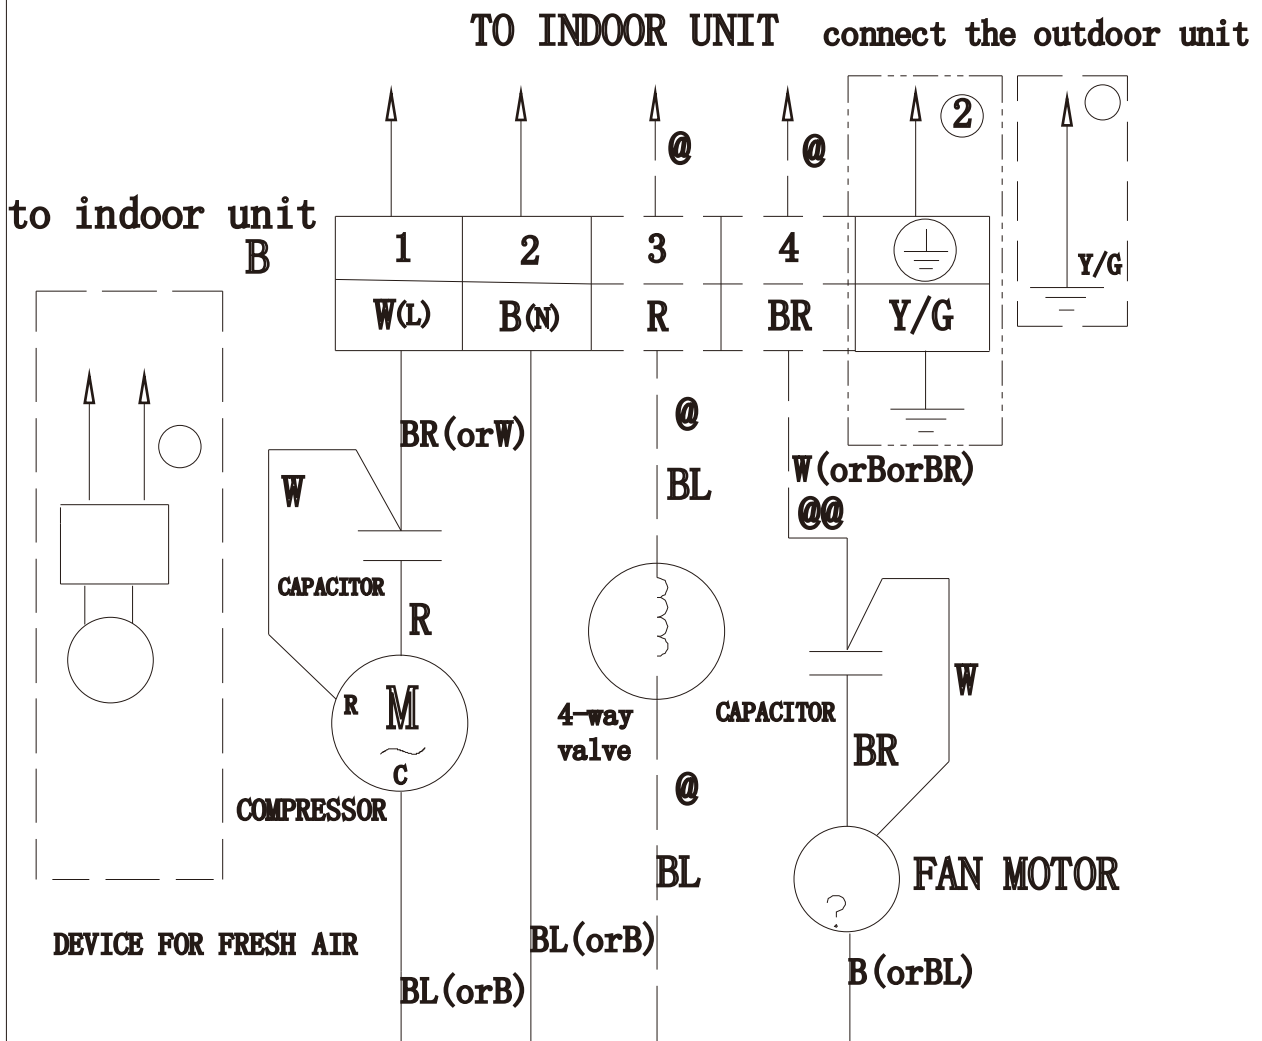

OUTDOOR WIRING DIAGRAM

0010555053

NOTE :

1. See above for wiring of heat pump type.
2. There are no dotted lines on cool only type. (marked with @), wire is connected from 4 (marked with @@) on terminal block to 1.
3. The parts ① are optional

BL: BLUE

B: BLACK

R: RED

W: WHITE

BR: BROWN

Y/G: YELLOW/GREEN