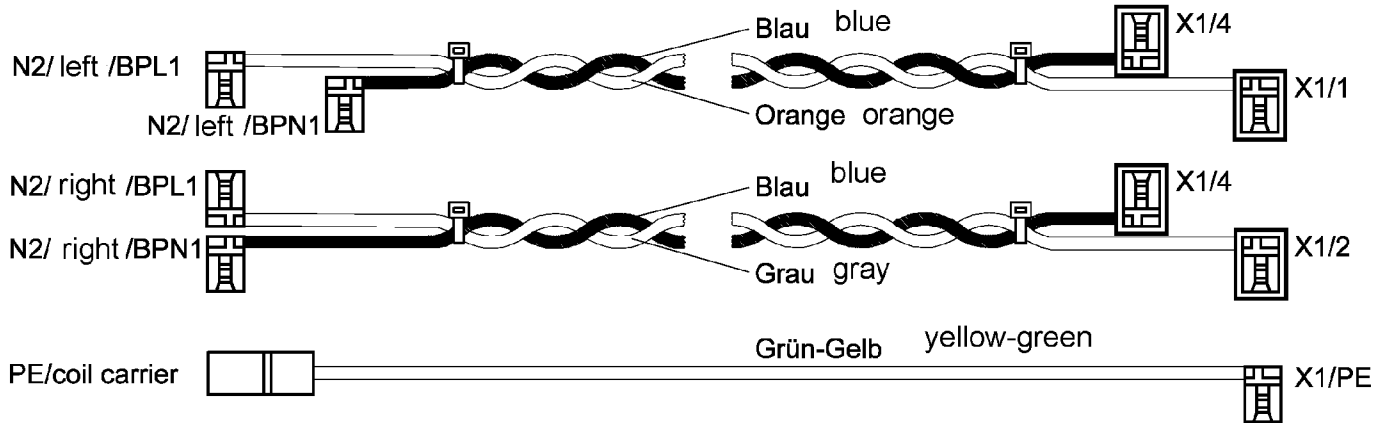

wiring mains terminal  
387 9485 00

view from top

control lines

contact	article number code
induction module left/BC4 - induction module right/BC4	387 729 902
induction module right/BC3 - user interface XC01 or BC01	387 812 100
induction module right/B81 (Dummy NTC)	387 540 300