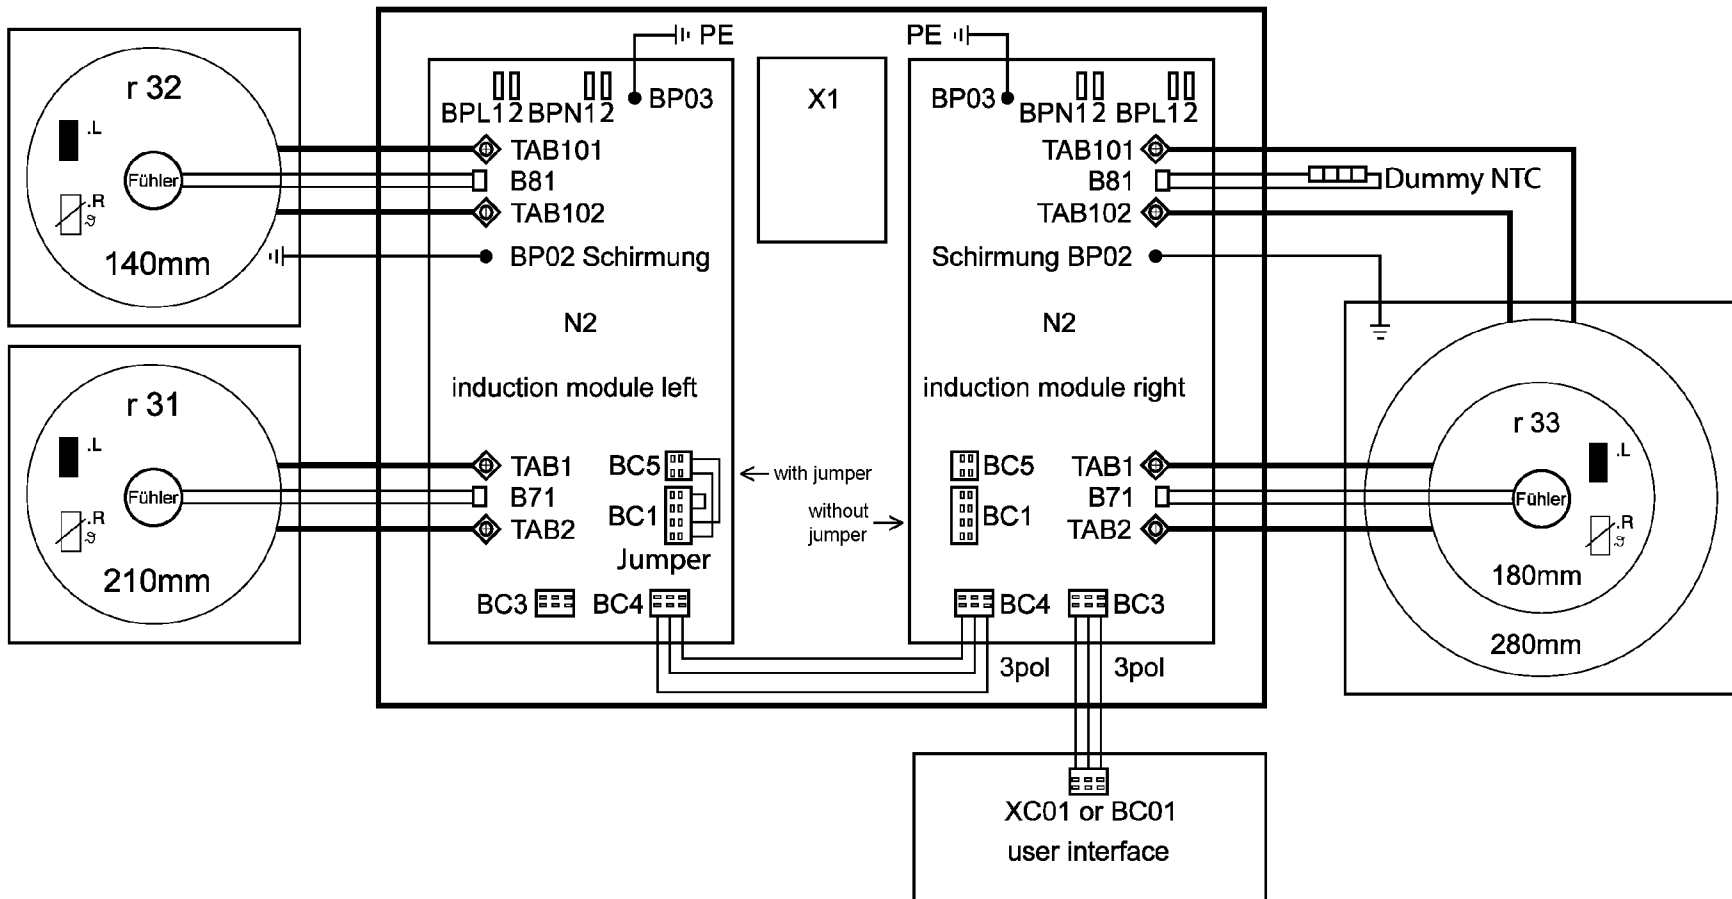

wiring mains terminal  
387 9485 00

view from top

control lines

contact	article number code
induction module left/BC4 - induction module right/BC4	387 729 902
induction module right/BC3 - user interface XC01 or BC01	387 812 100
induction module right/B81 (Dummy NTC)	387 540 300