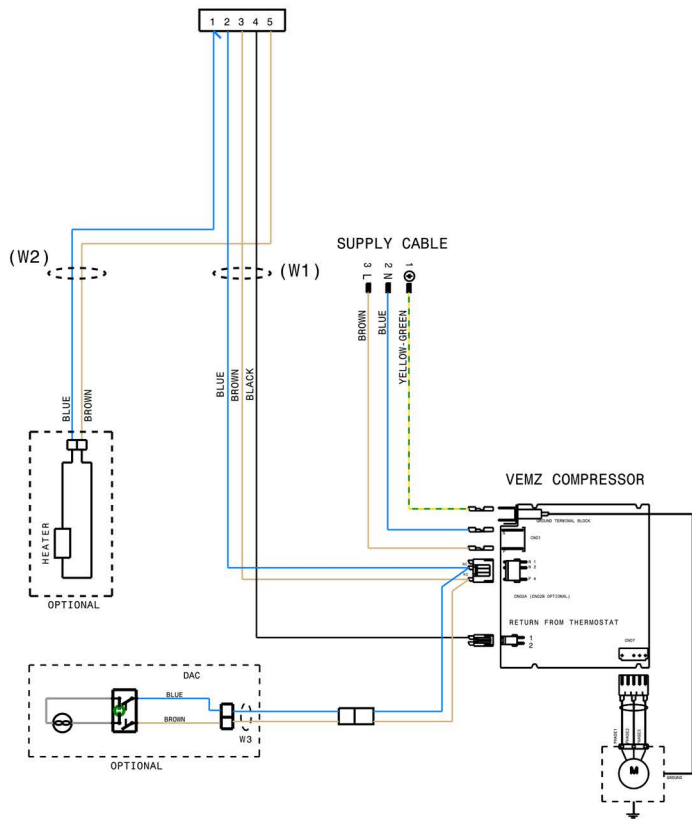

**ERF 501L POWER BOARD
J5**

ERF 501L POWER BOARD

J3

J6_1

DOOR SWITCH