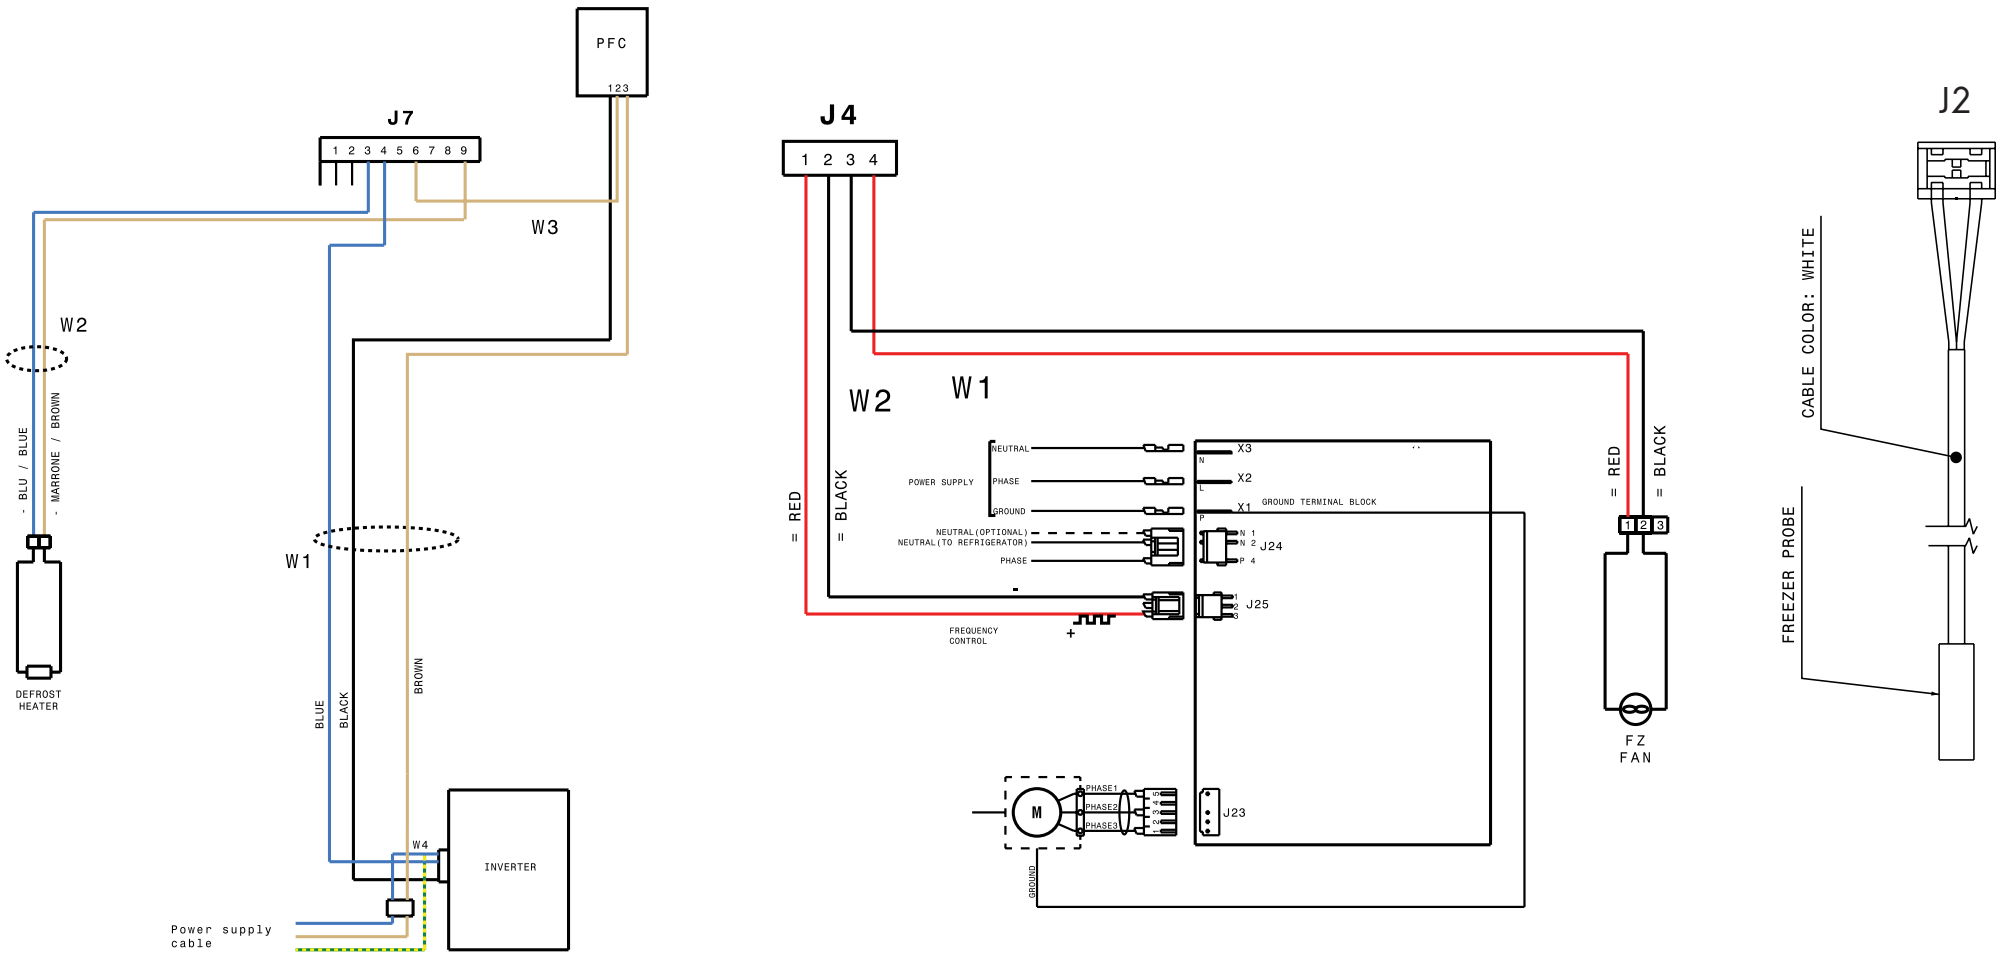

ERF 2001 POWER BOARD with PFC FILTER

A01141706
P00ZS30000104