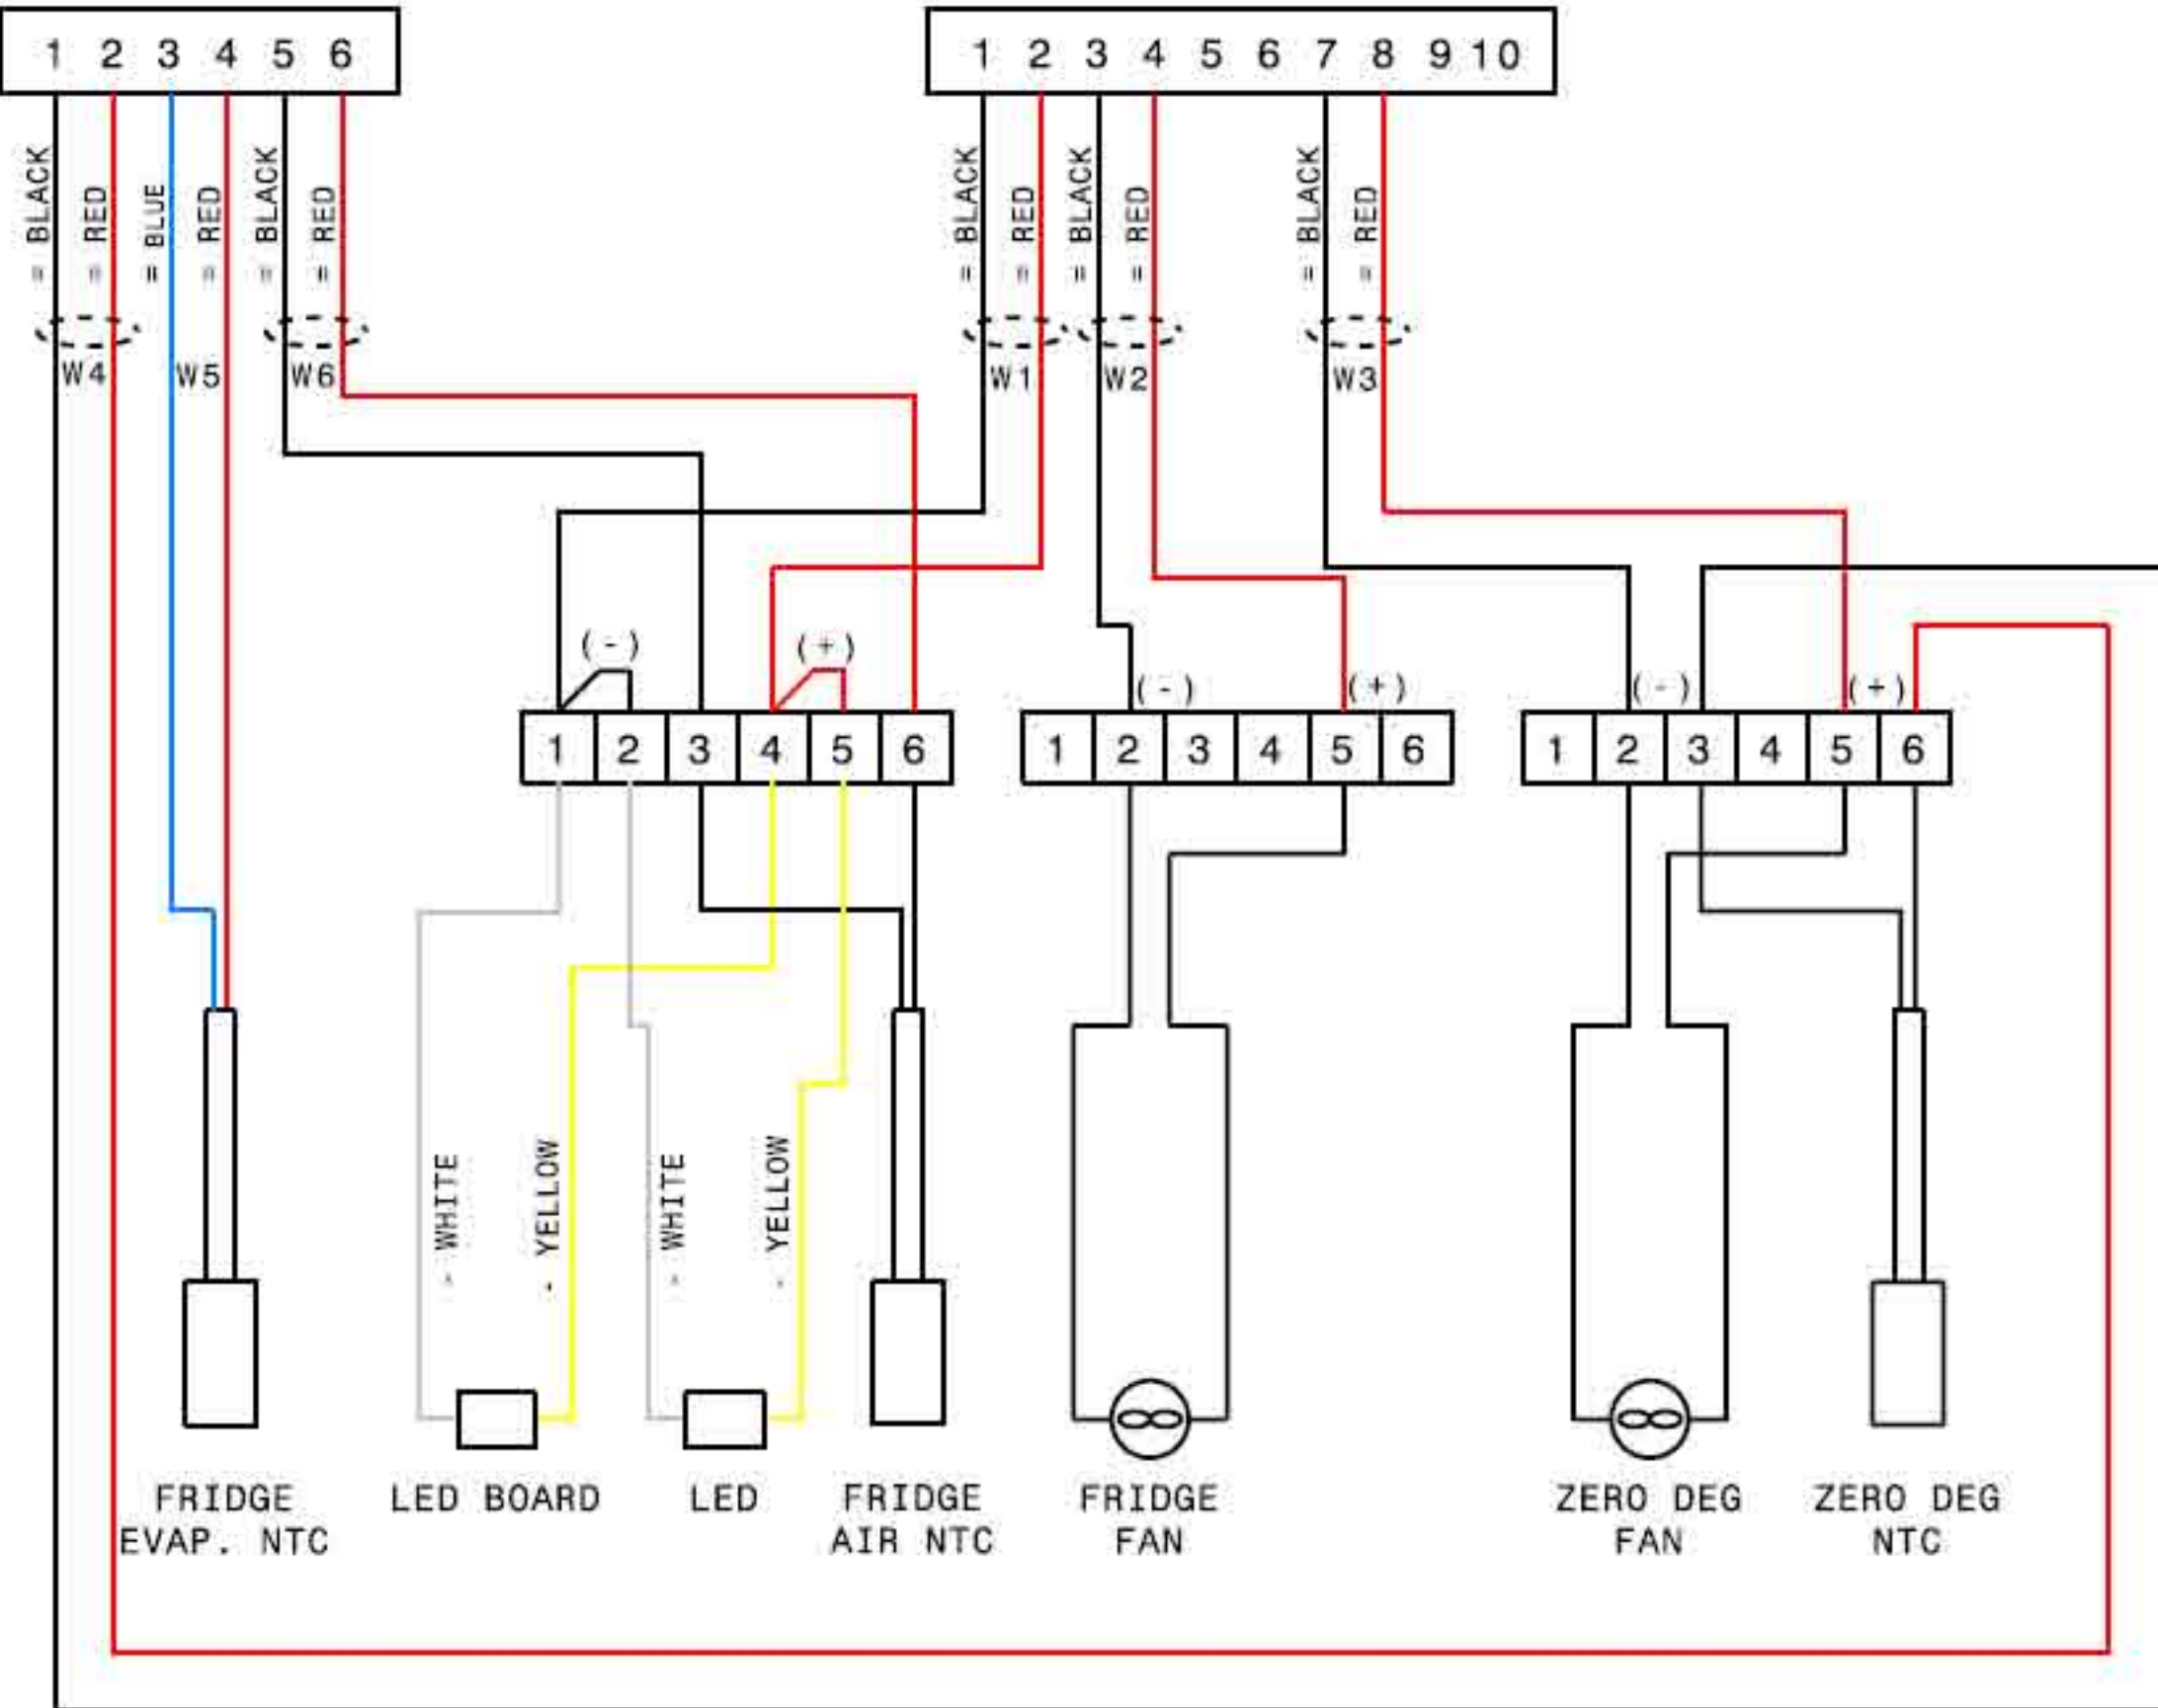

ERF 2002 POWER BOARD

ERF 2002 POWER BOARD

ERF 2002 POWER BOARD

J1

J9

J2

J3

J5

W4

W1

DEFROST HEATER

BLUE

BROWN

1 2 3 4 5 6 7 8 9 10 11

YELLOW / GREEN

BLUE

BLACK

BROWN

capacitor

power supply

compressor

FREEZER PROBE

P00ZS300000086