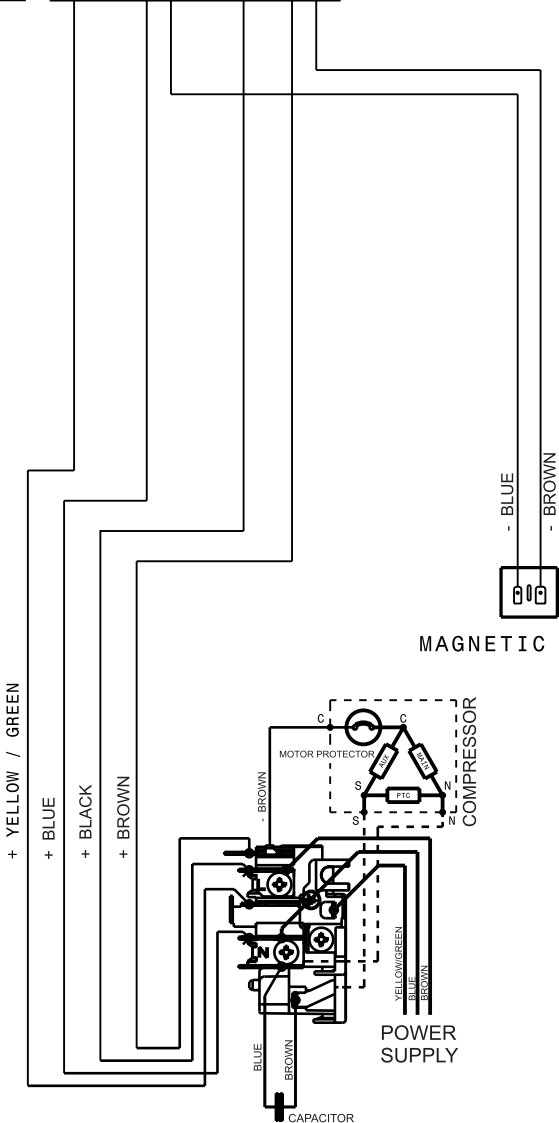

ERF 2002 POWER BOARD

J9

J2

MAGNETIC VALVE

POWER SUPPLY

CAPACITOR

226185621
P00ZS300000078