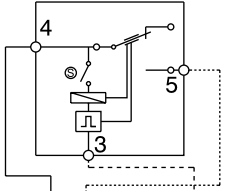

INSTANT DOOR LOCK PTO

ANALOGIC PRESSURE LEVEL

WASHING-NTC

LINE

J1-1
 J1-2
 NEUTRAL

DRUM LIGHT

DRAIN PUMP