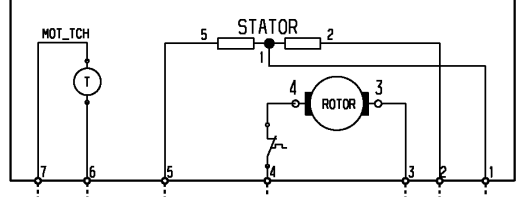

DOOR LOCK TRADITIONAL
-PROMETEO VERSION-

UNIVERSAL MOTOR

ANALOGIC
PRESSURE
LEVEL

WASHING-NTC

PREWASH VALVE

WASH VALVE

LINE

NEUTRAL

LINE DOOR

LINE ON-OFF

NEUTRAL(+5V)

LINE DOOR 450K

MOTOR_TY

K2-HEAT_RL_S1

HEATING
ELEMENT
WASH

DRAIN PUMP