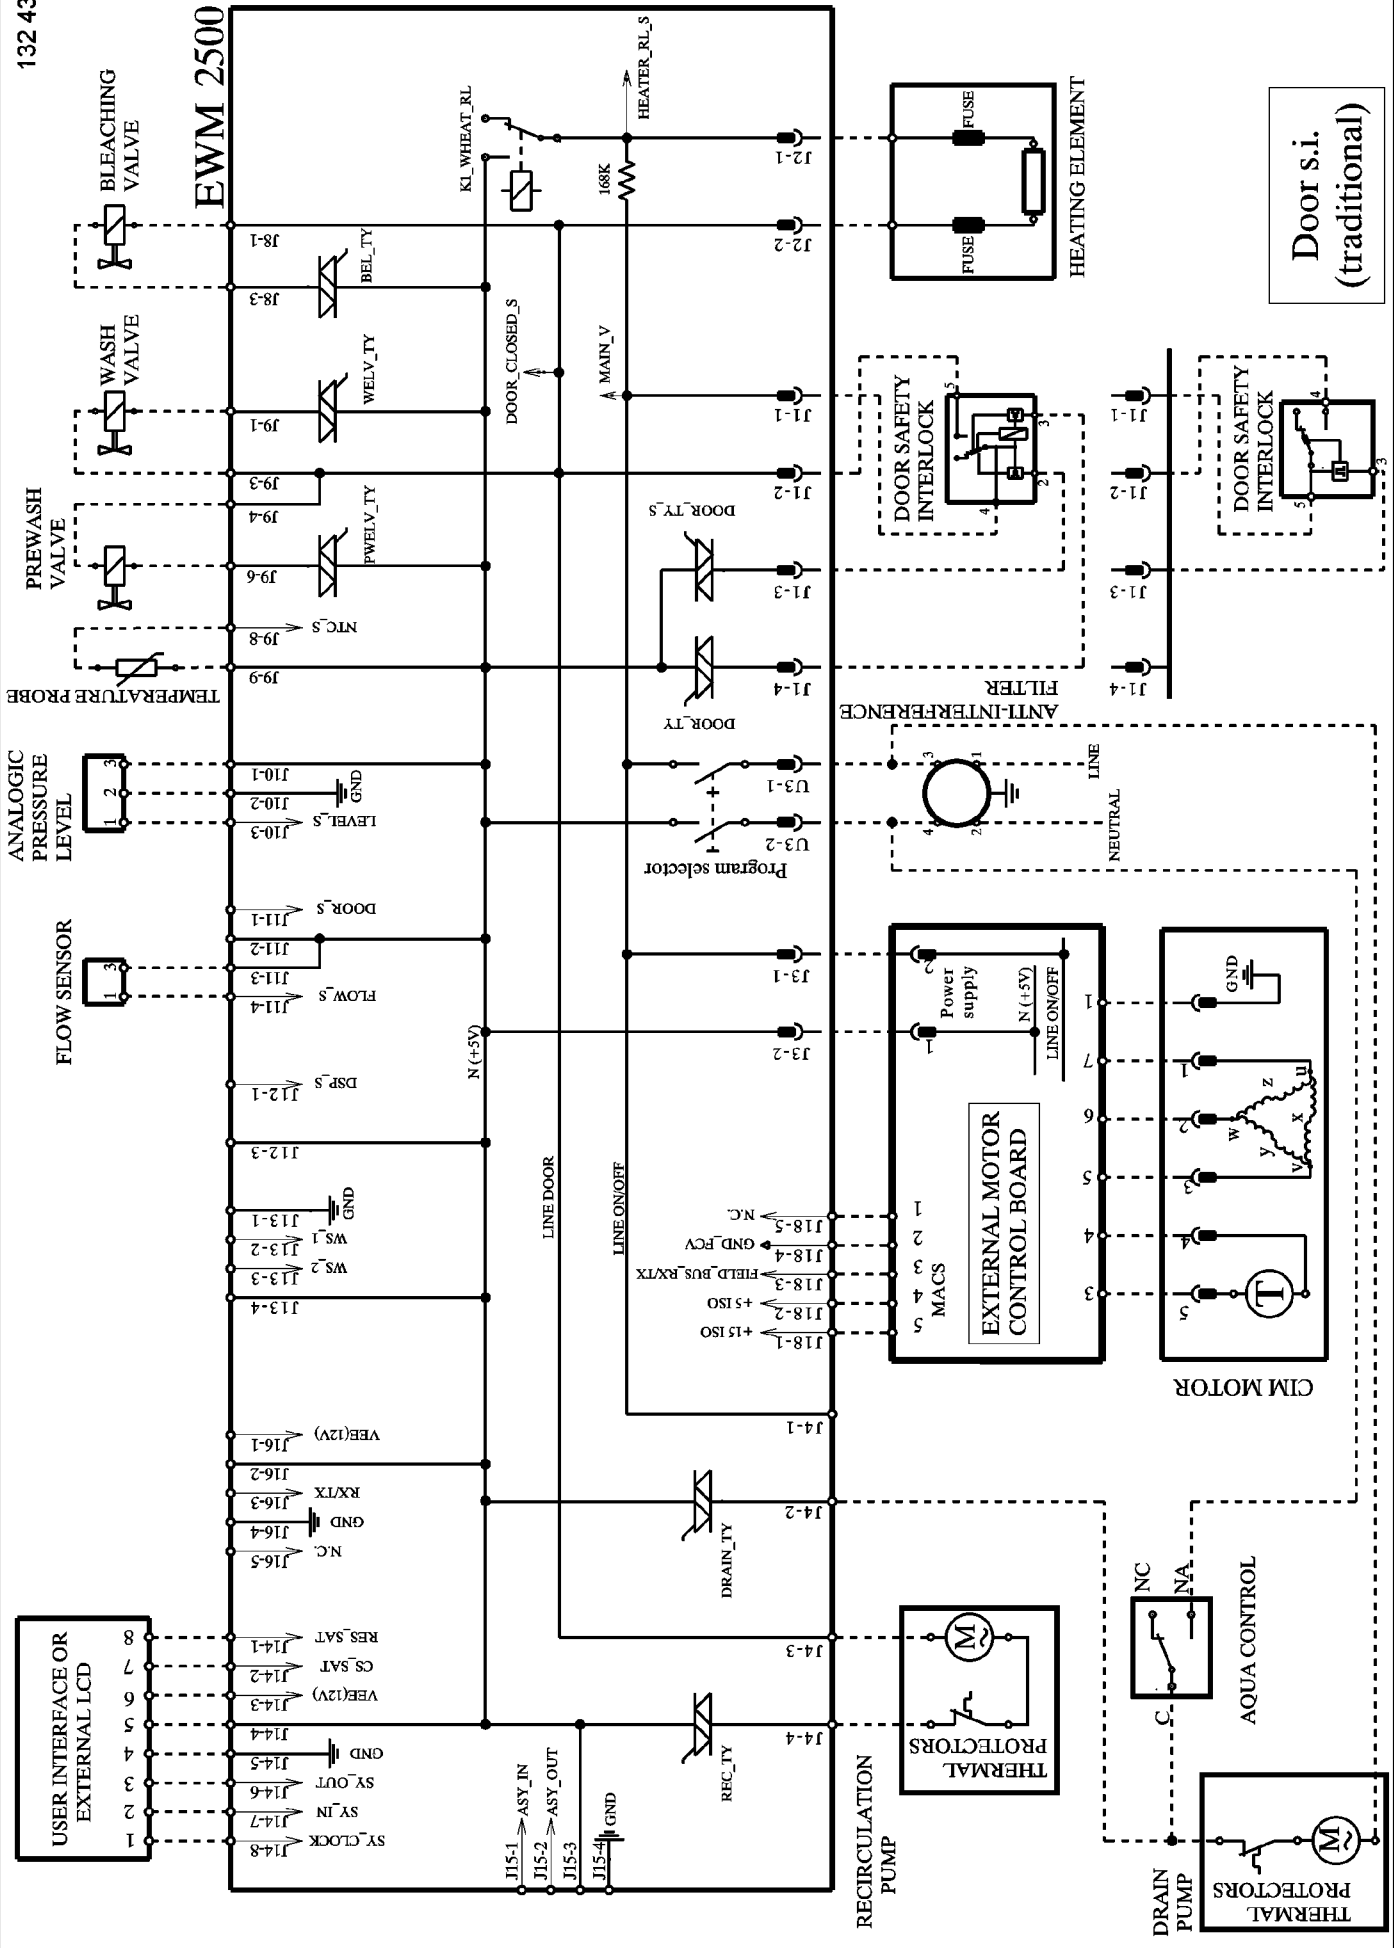

EWM 2500

Door s.i.
(traditional)