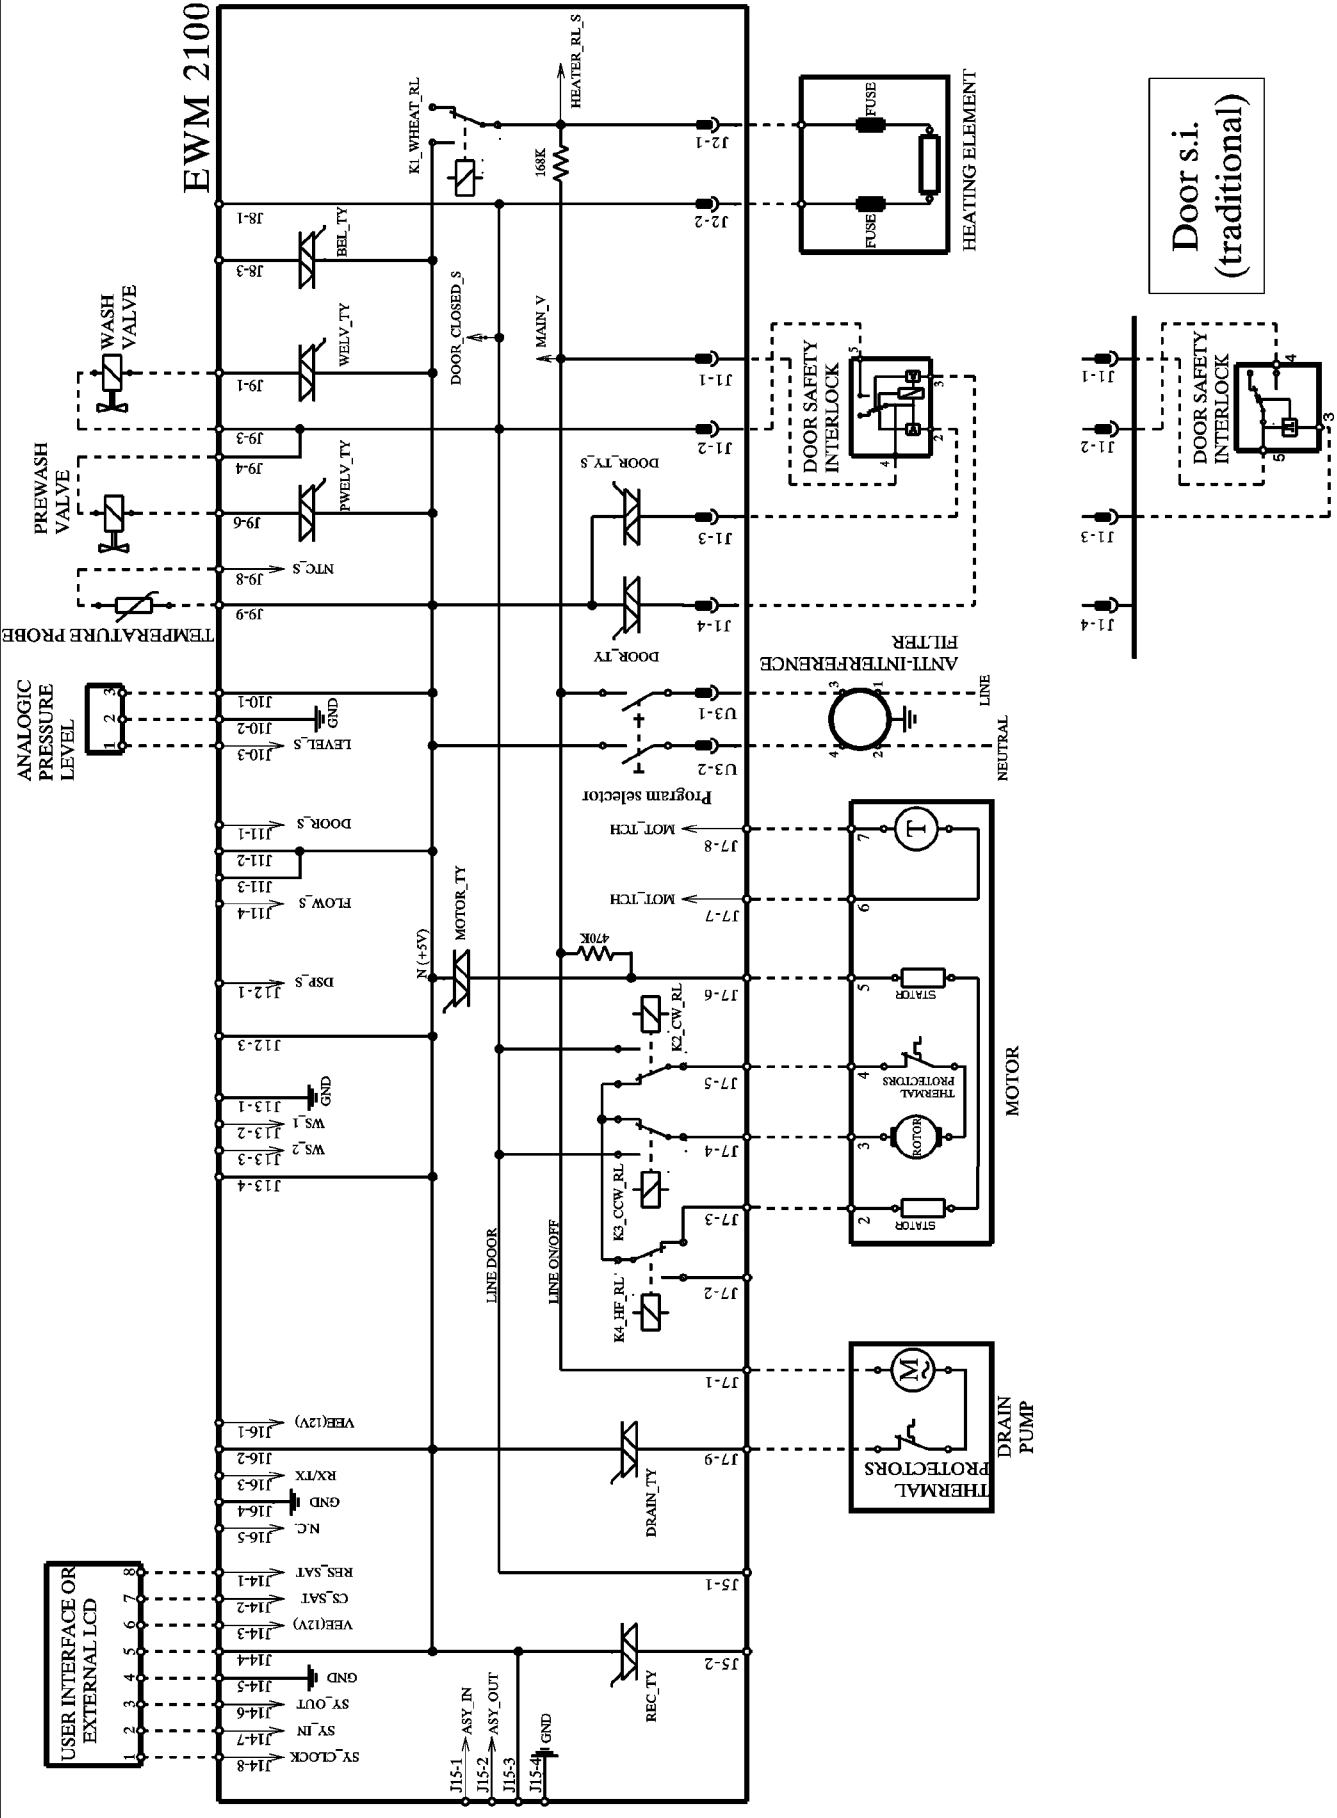

# EWM 2100

Door s.i.  
(traditional)

USER INTERFACE OR  
EXTERNAL LCD