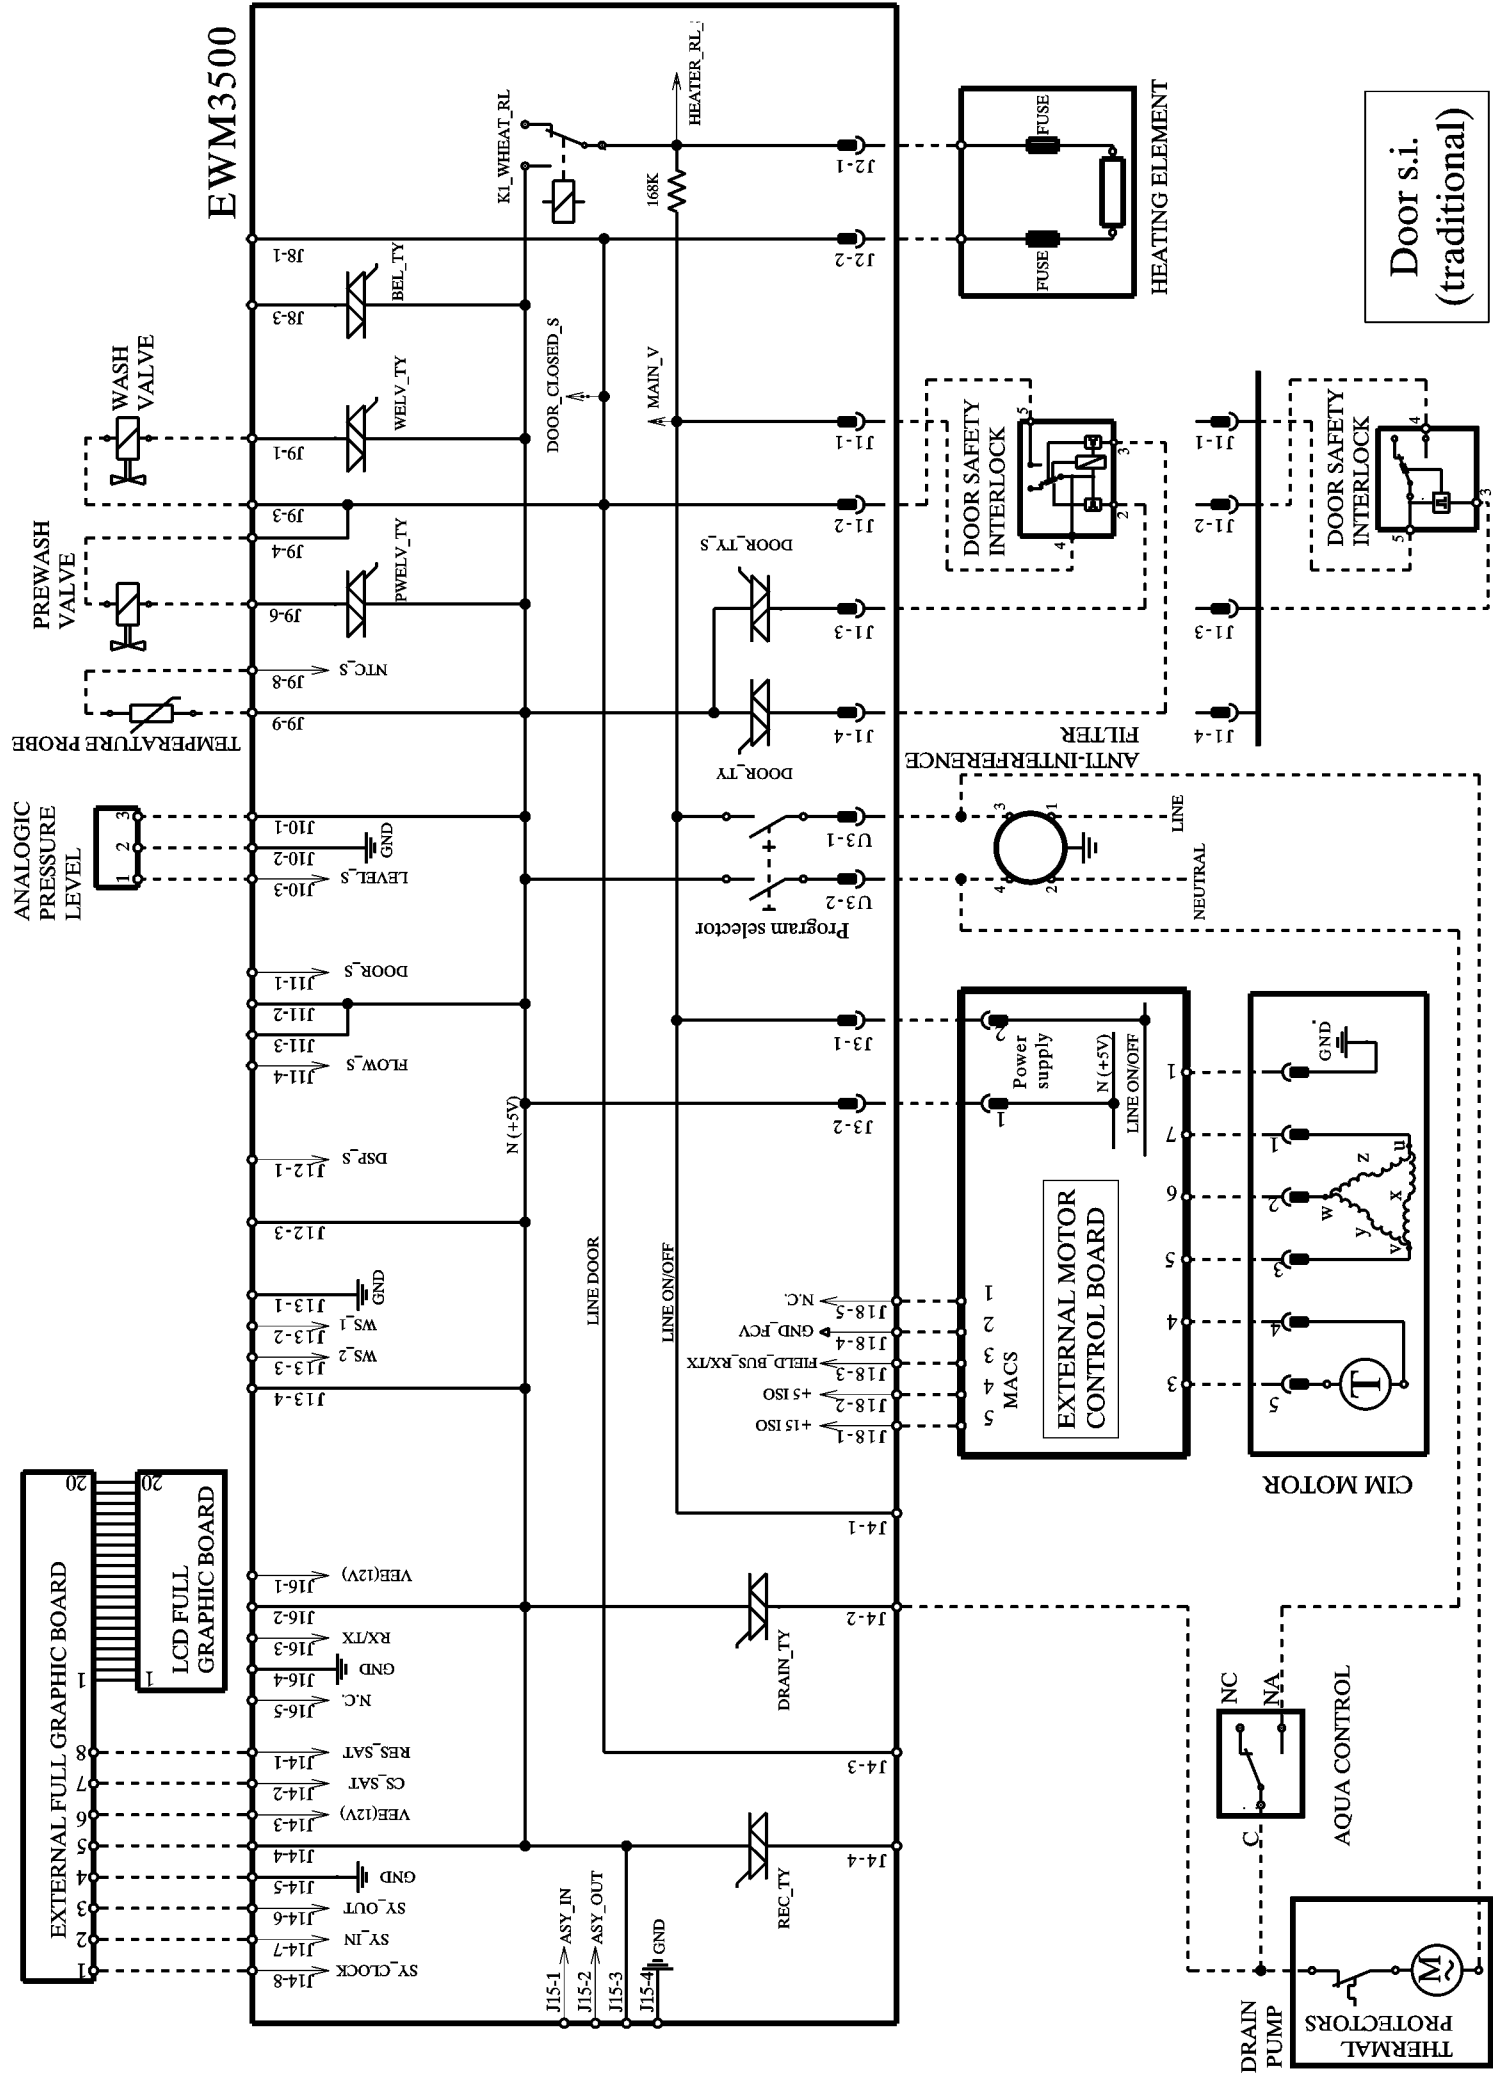

EWM3500

Door s.i.
(traditional)