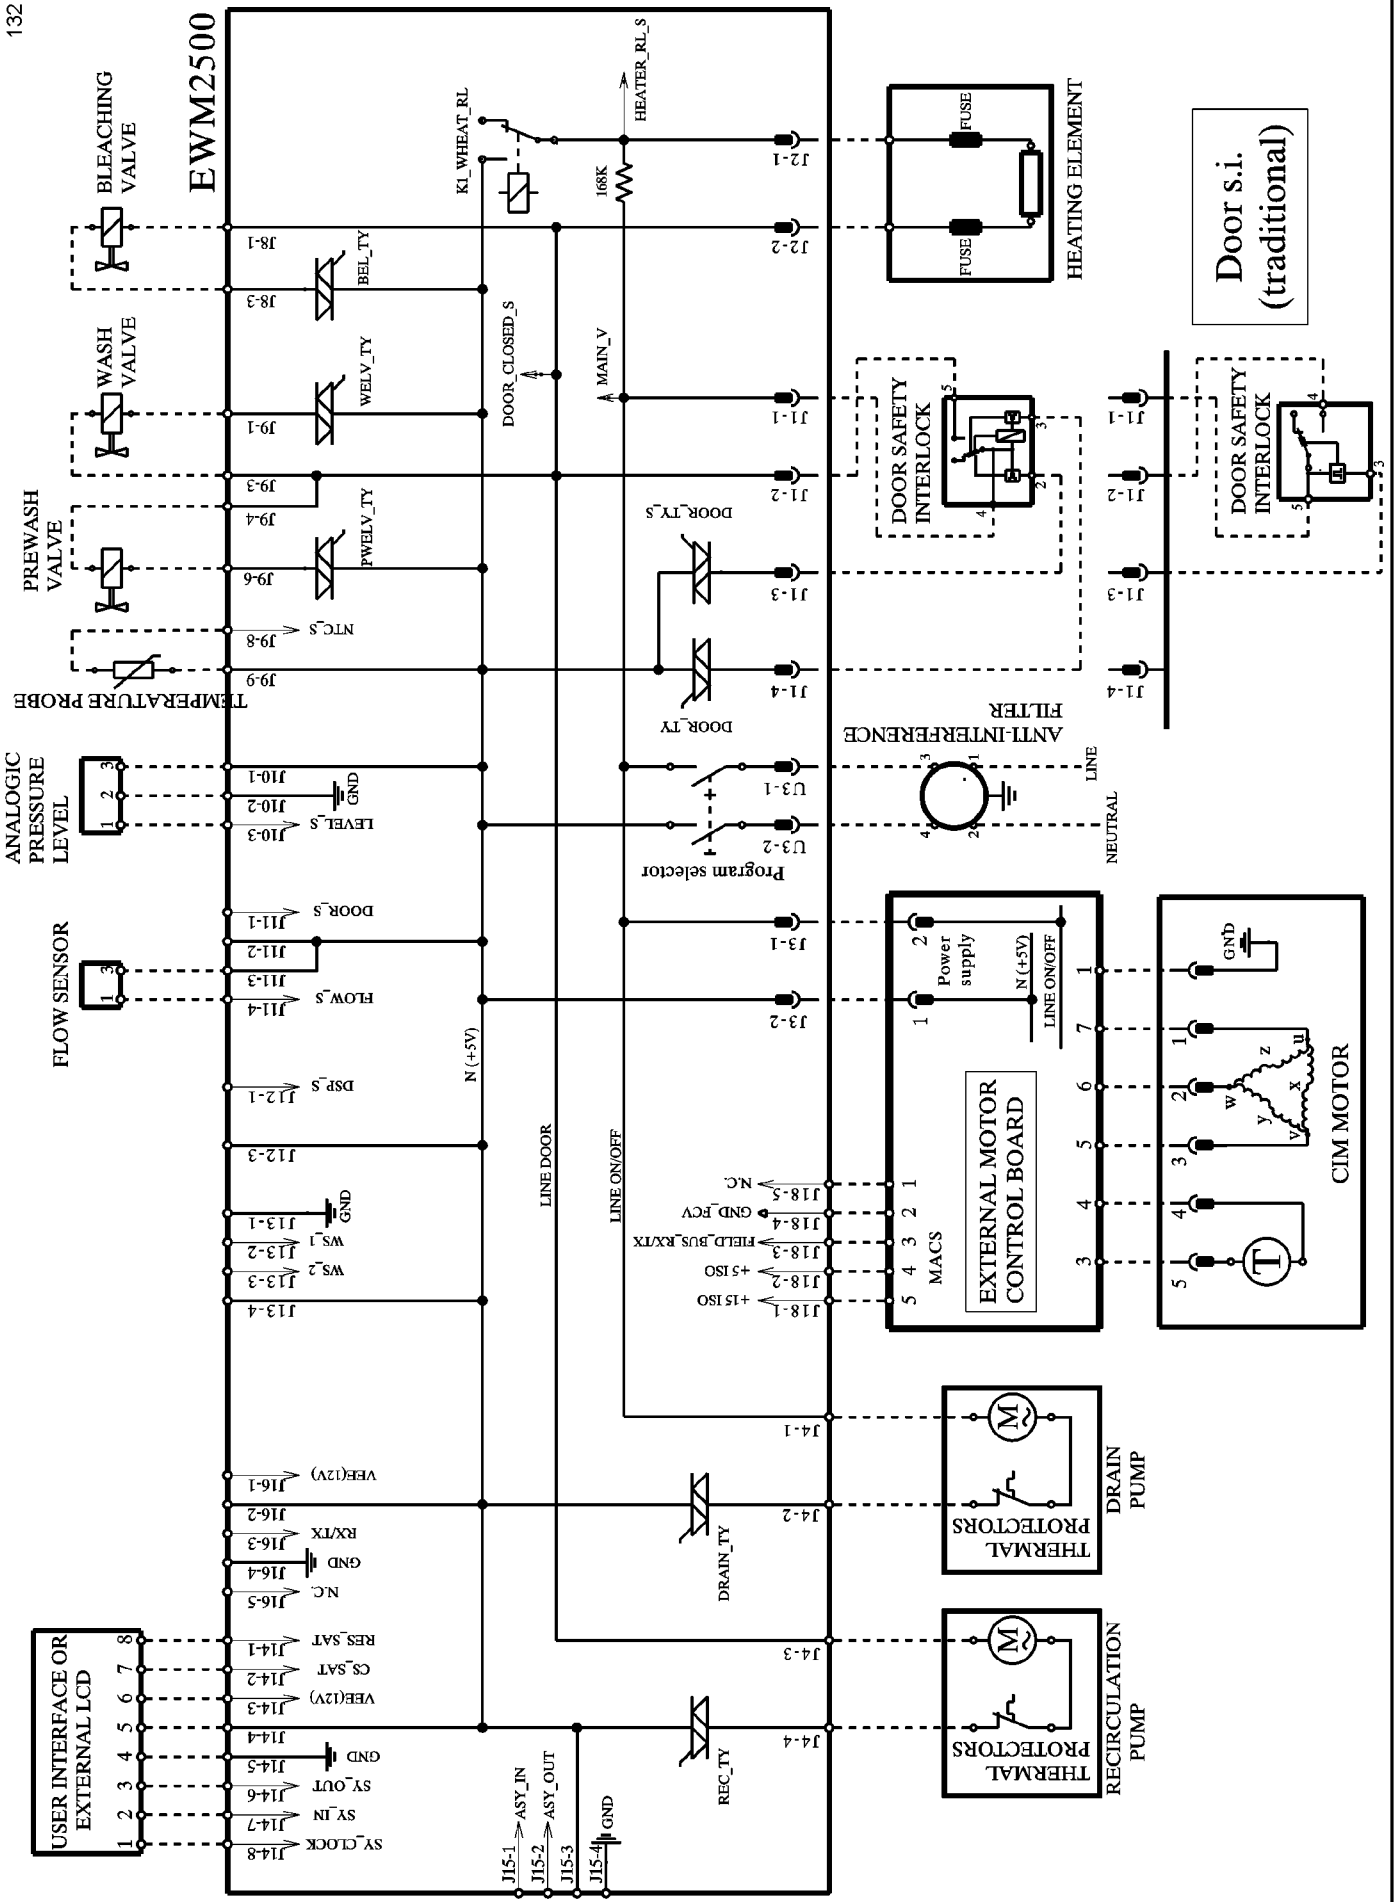

EWM2500

Door s.i.
(traditional)