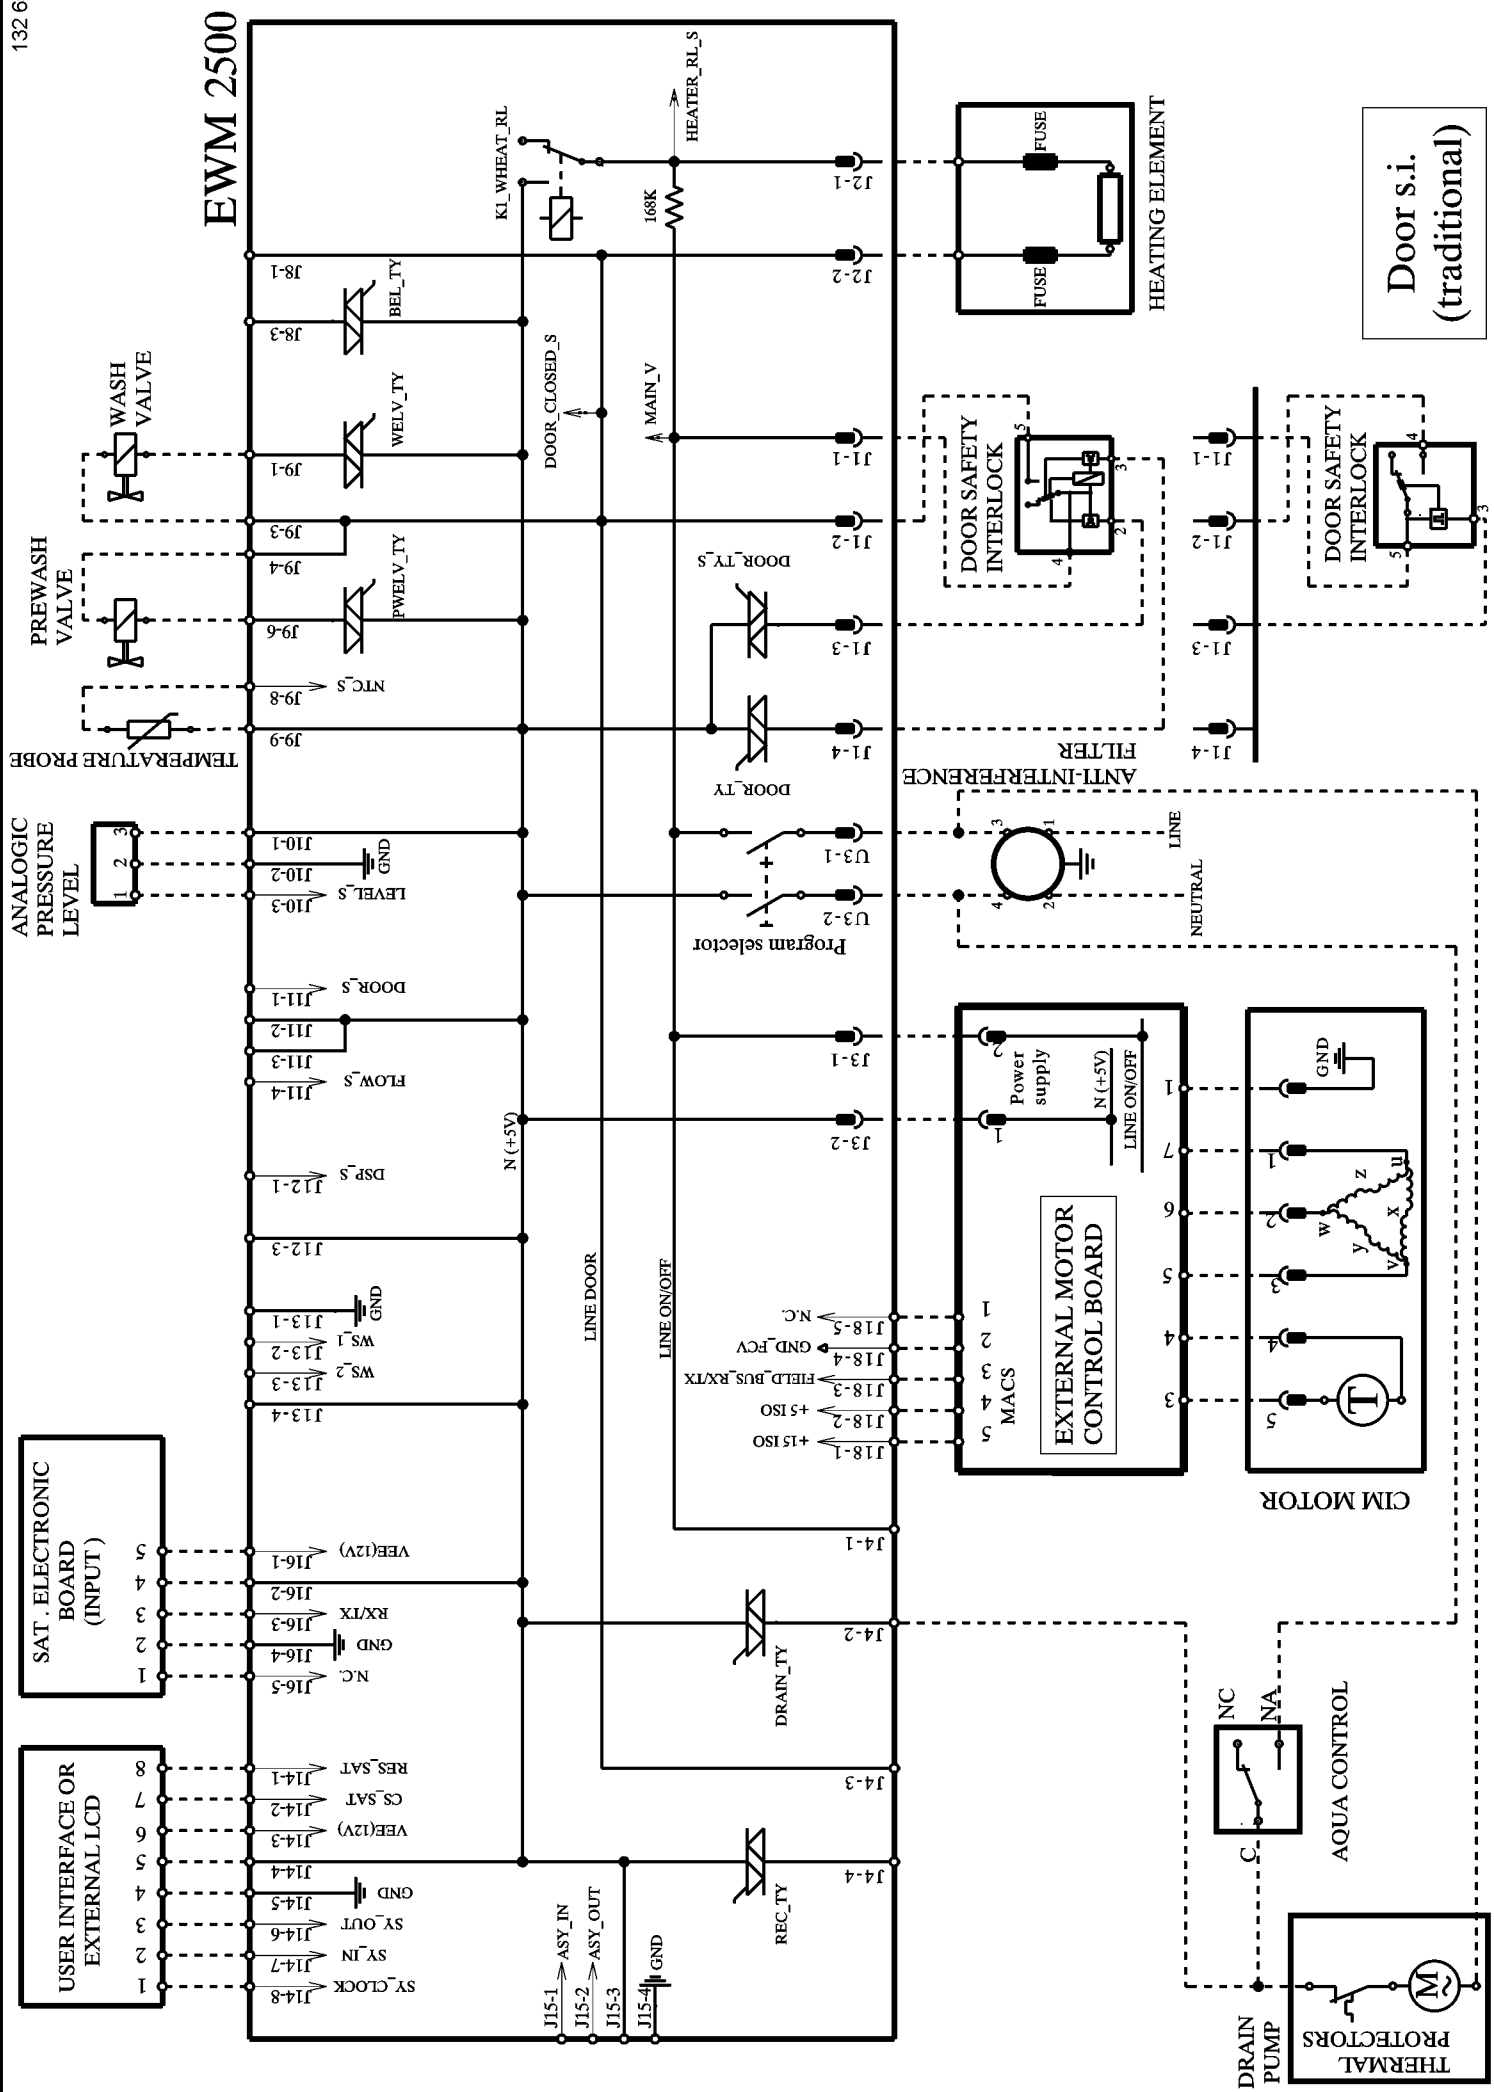

# EWM 2500

Door s.i.  
(traditional)