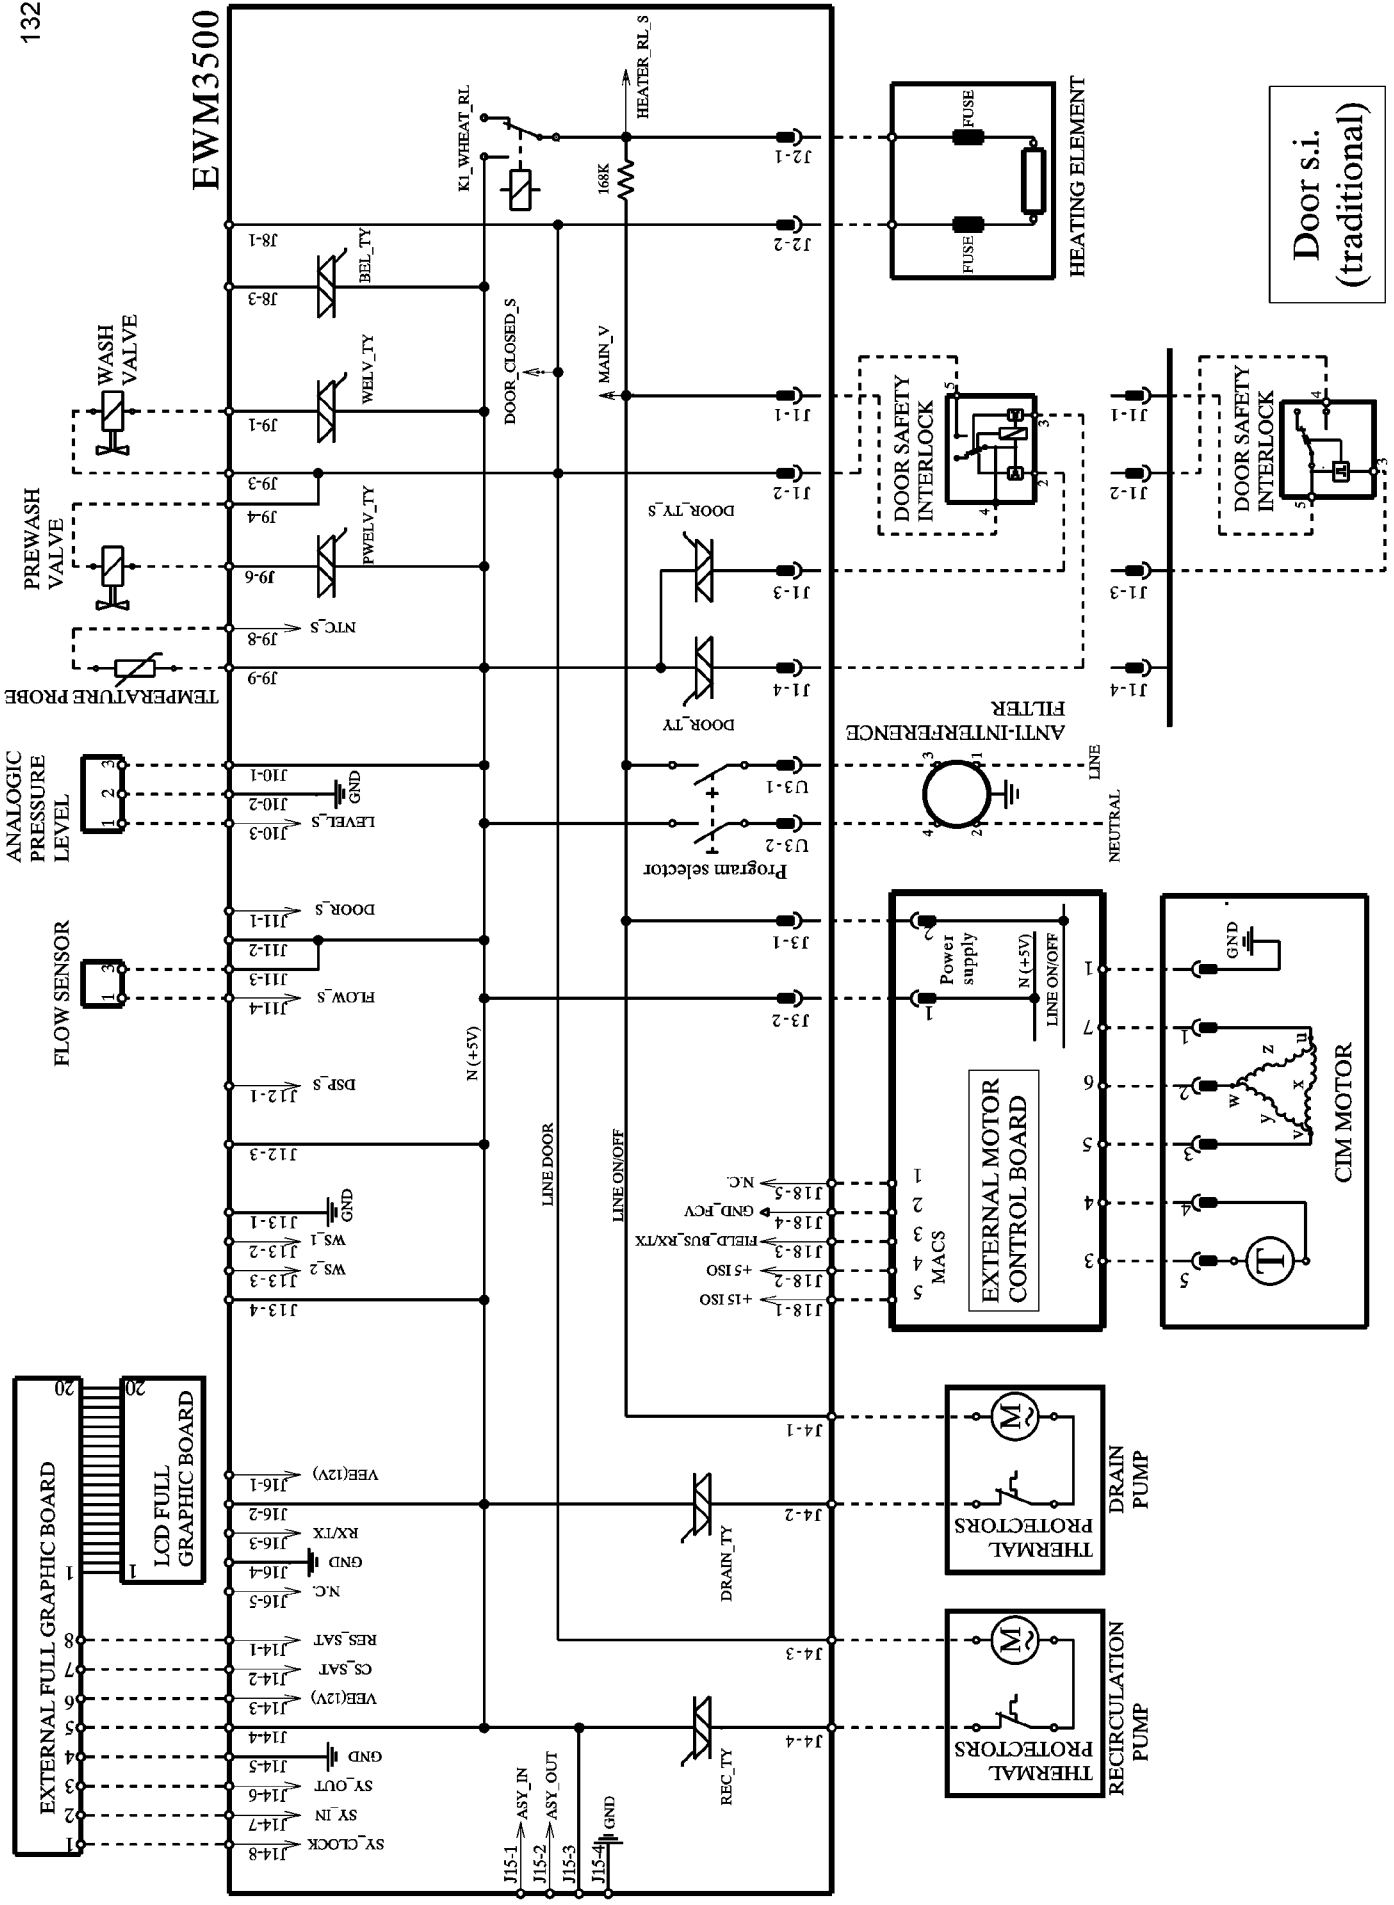

# EWM3500

Door s.i.  
(traditional)