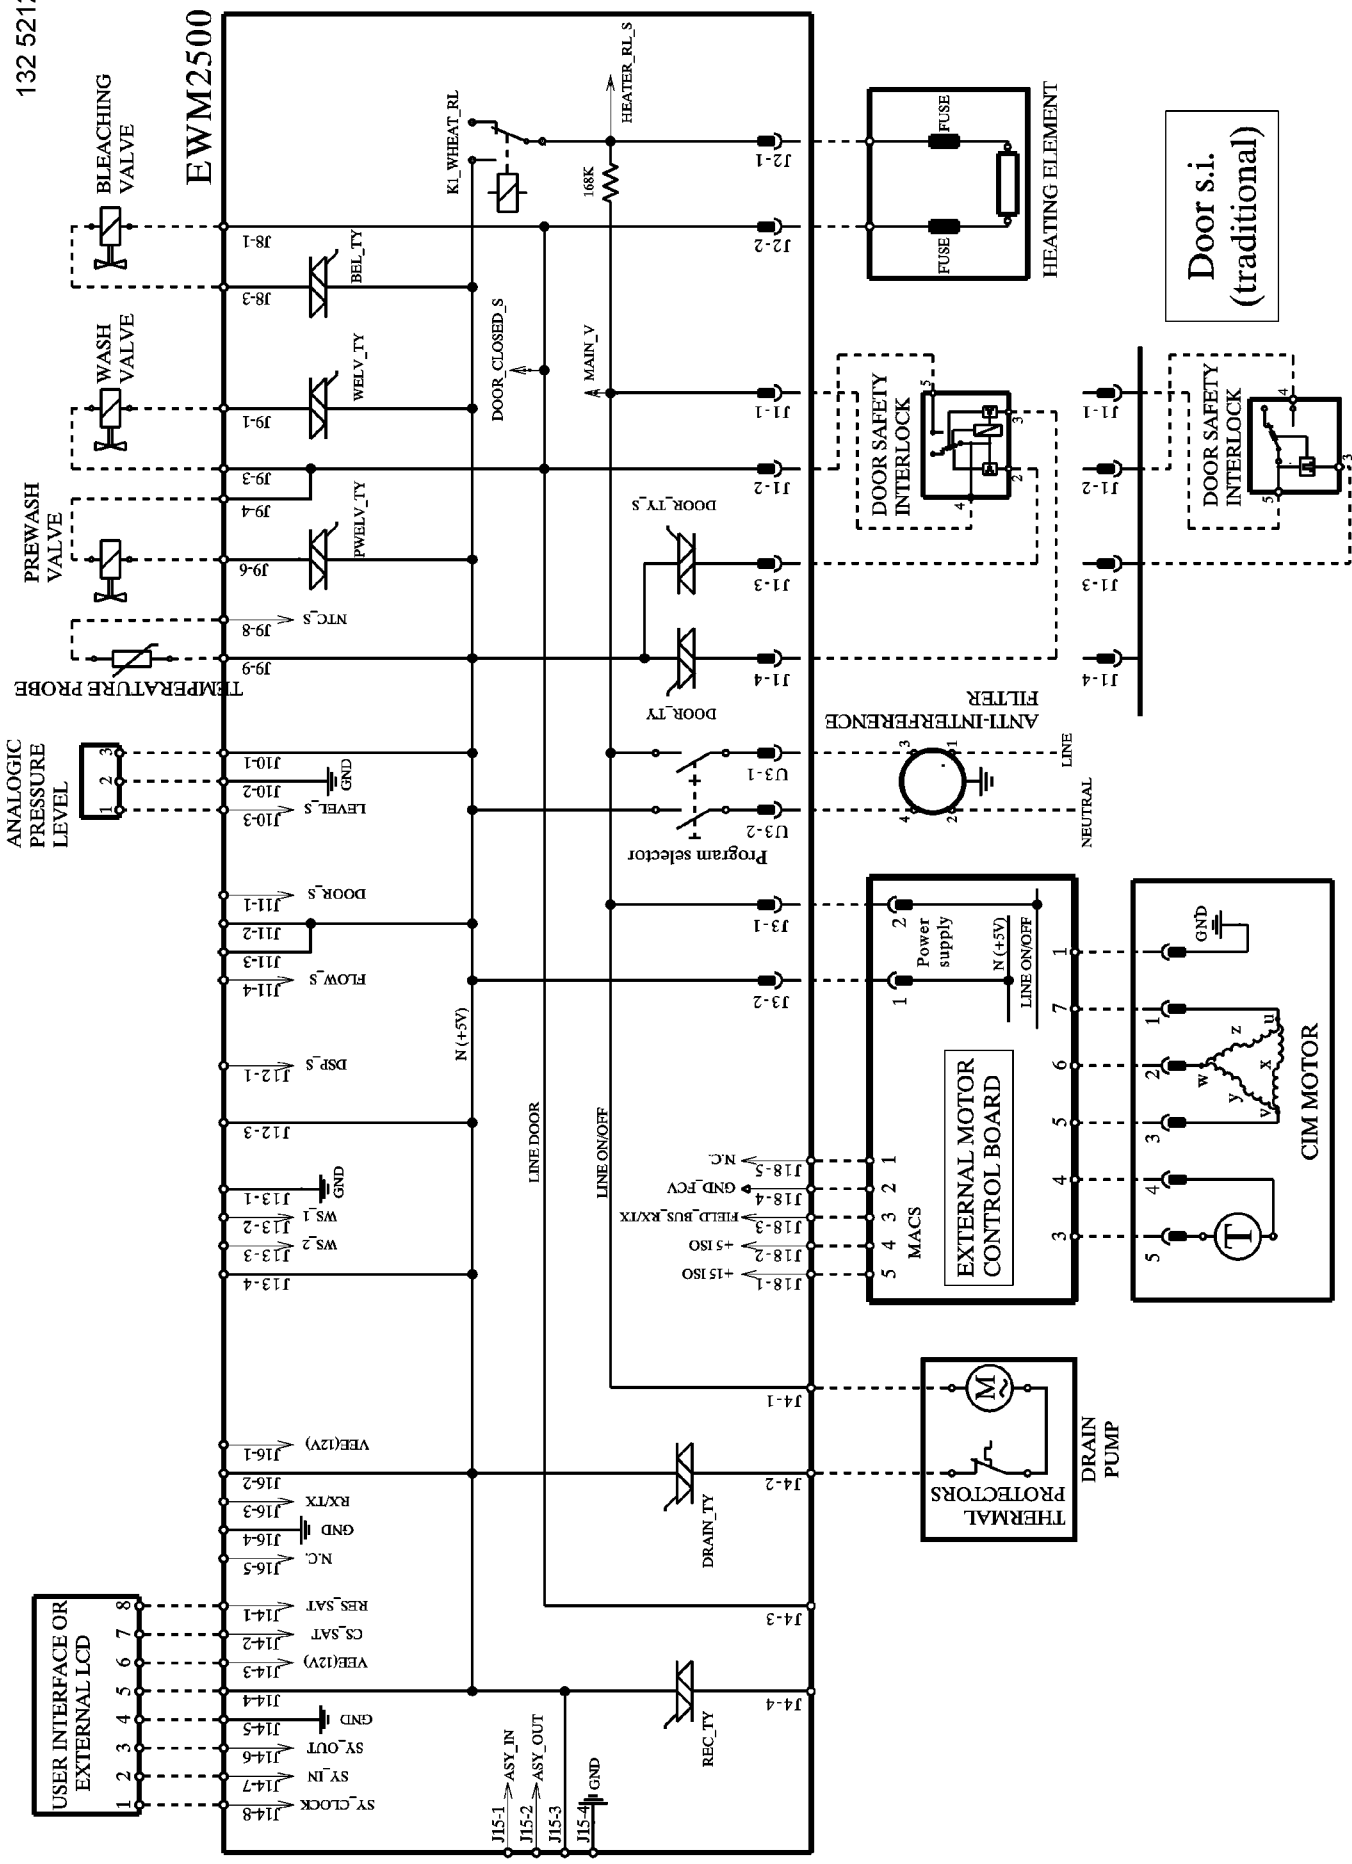

# EWM2500

Door s.i.  
(traditional)