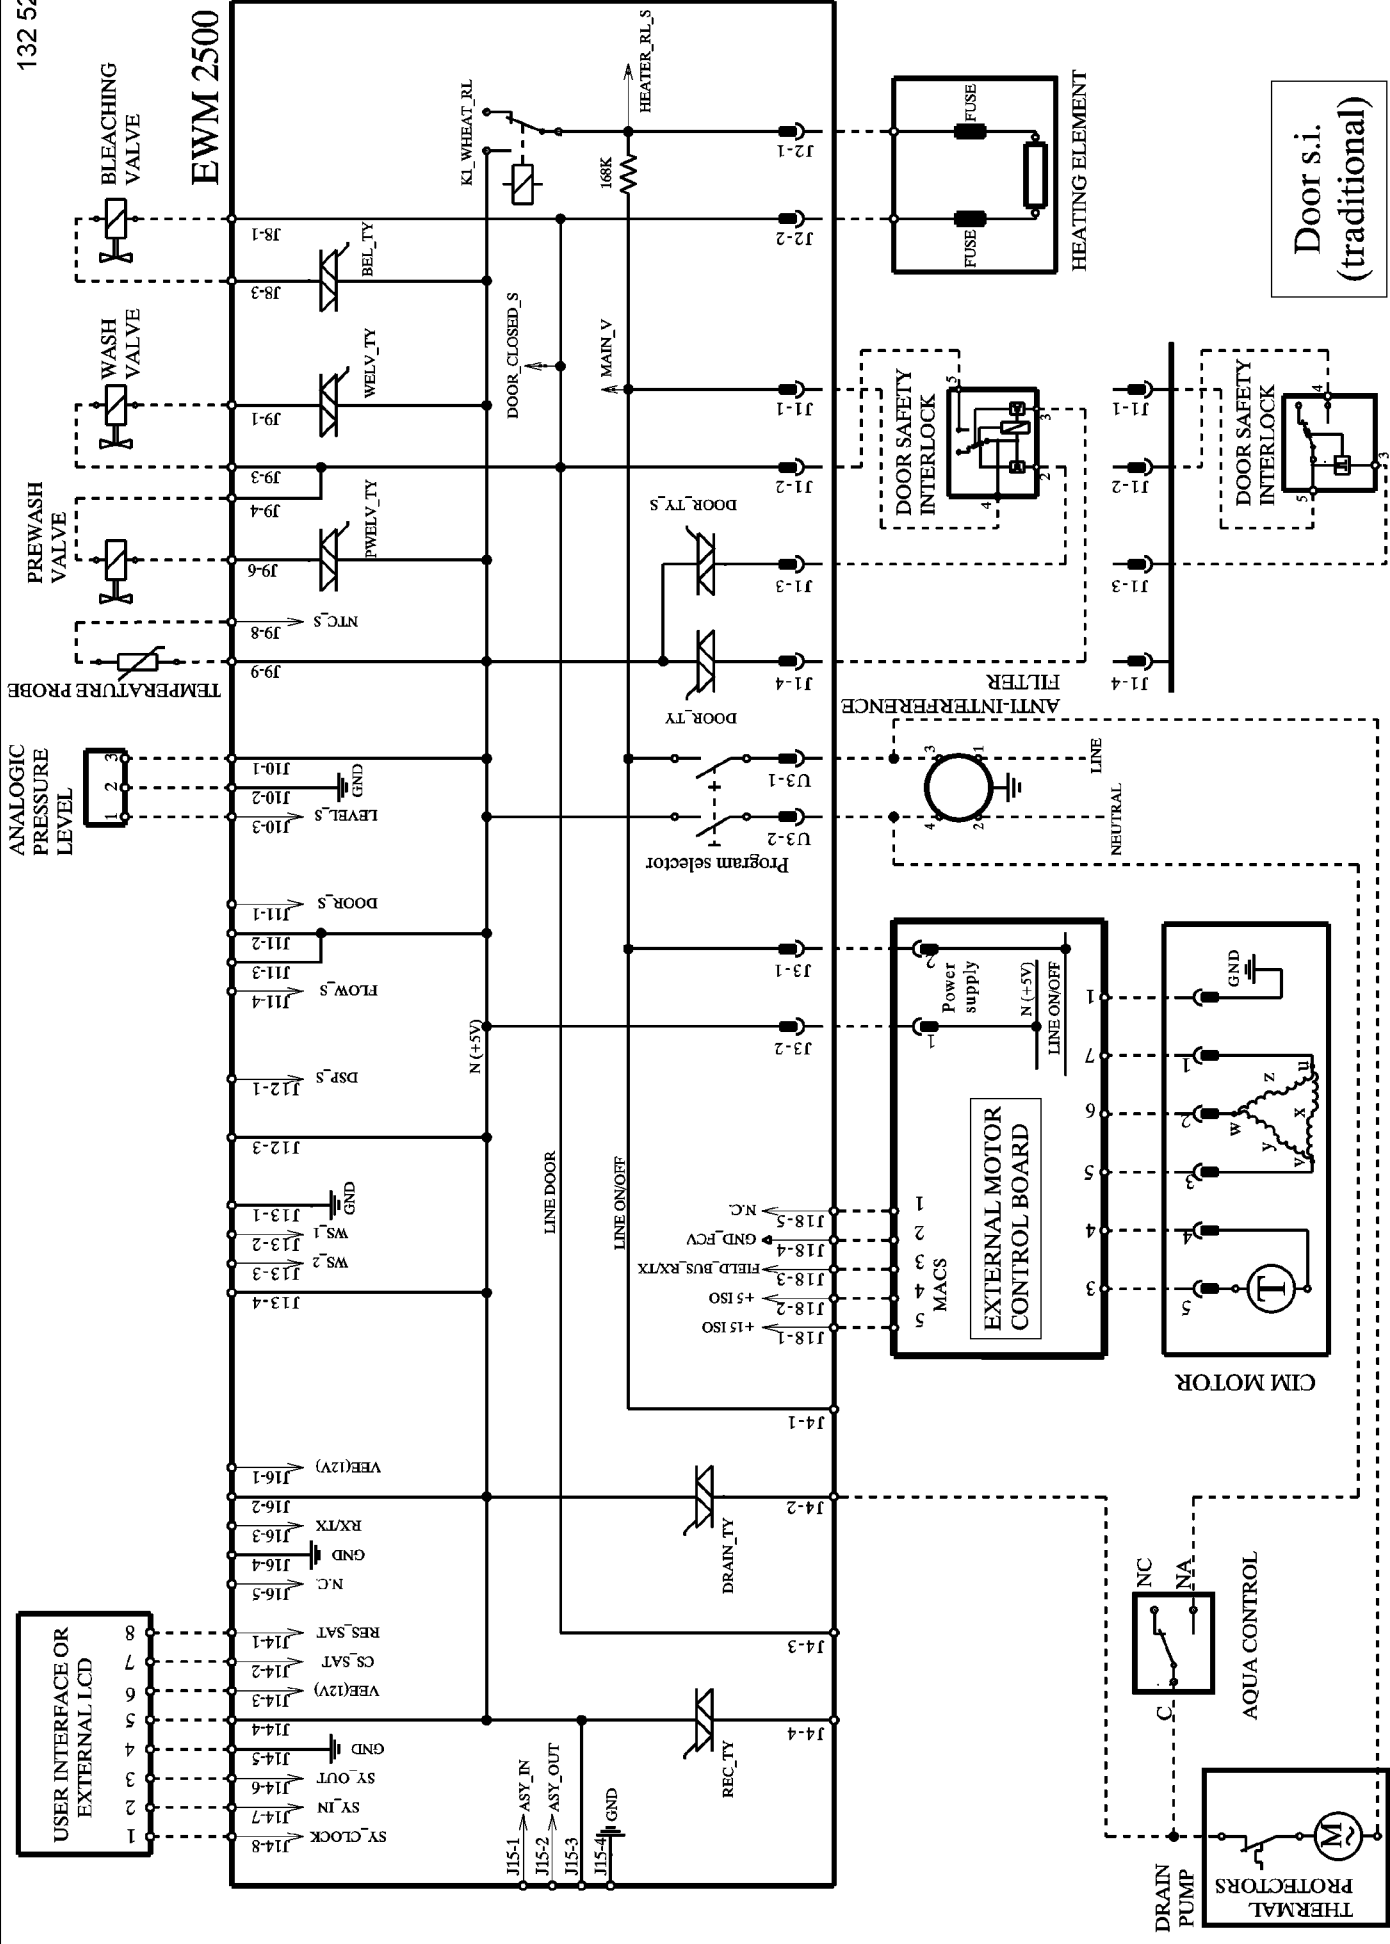

# EWM 2500

Door s.i.  
(traditional)