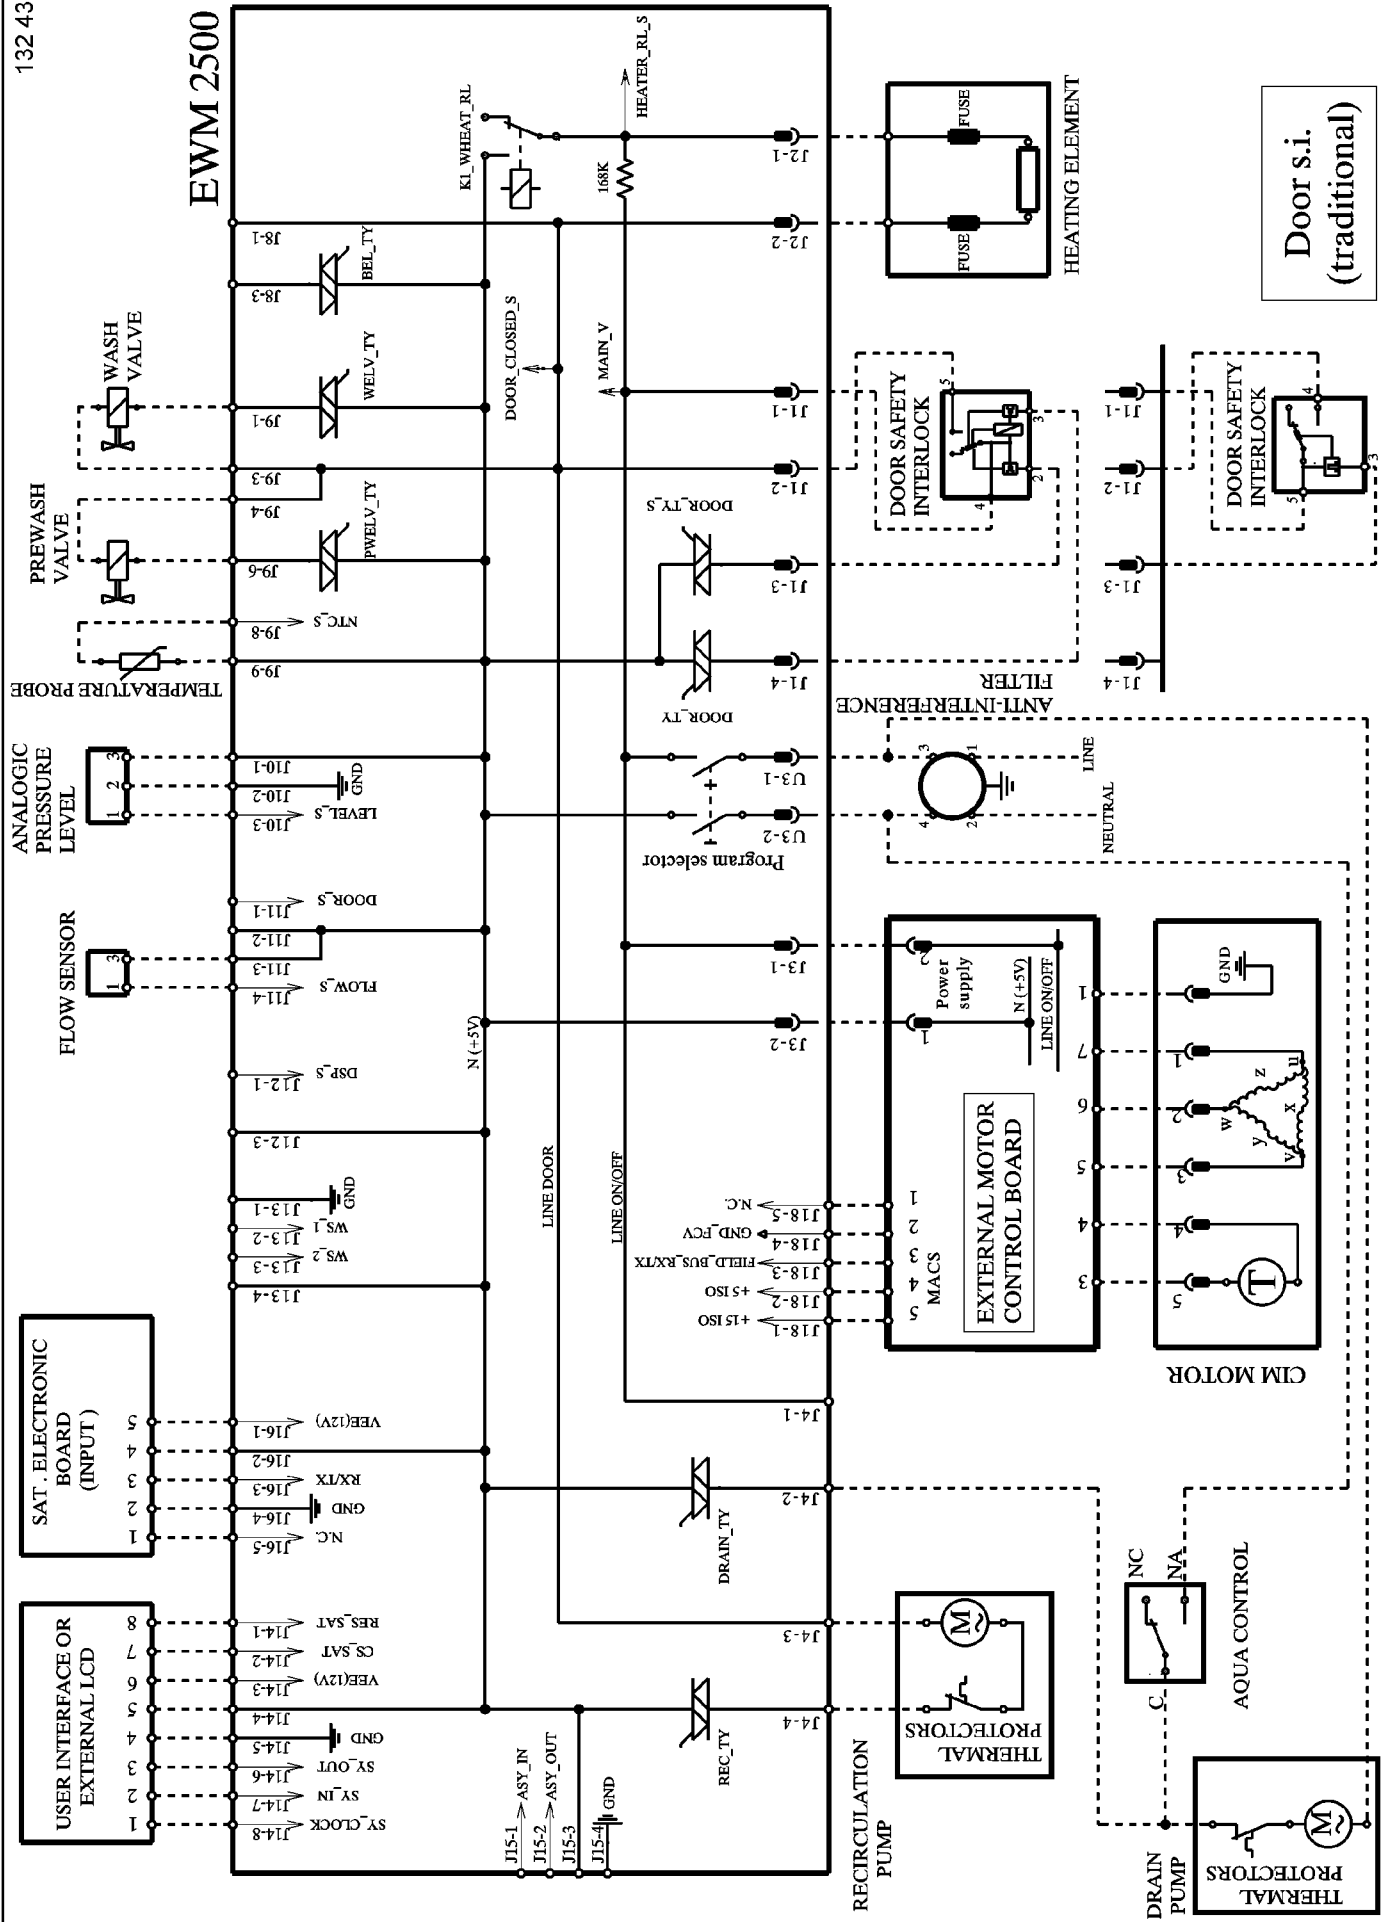

EWM 2500

Door s.i.
(traditional)