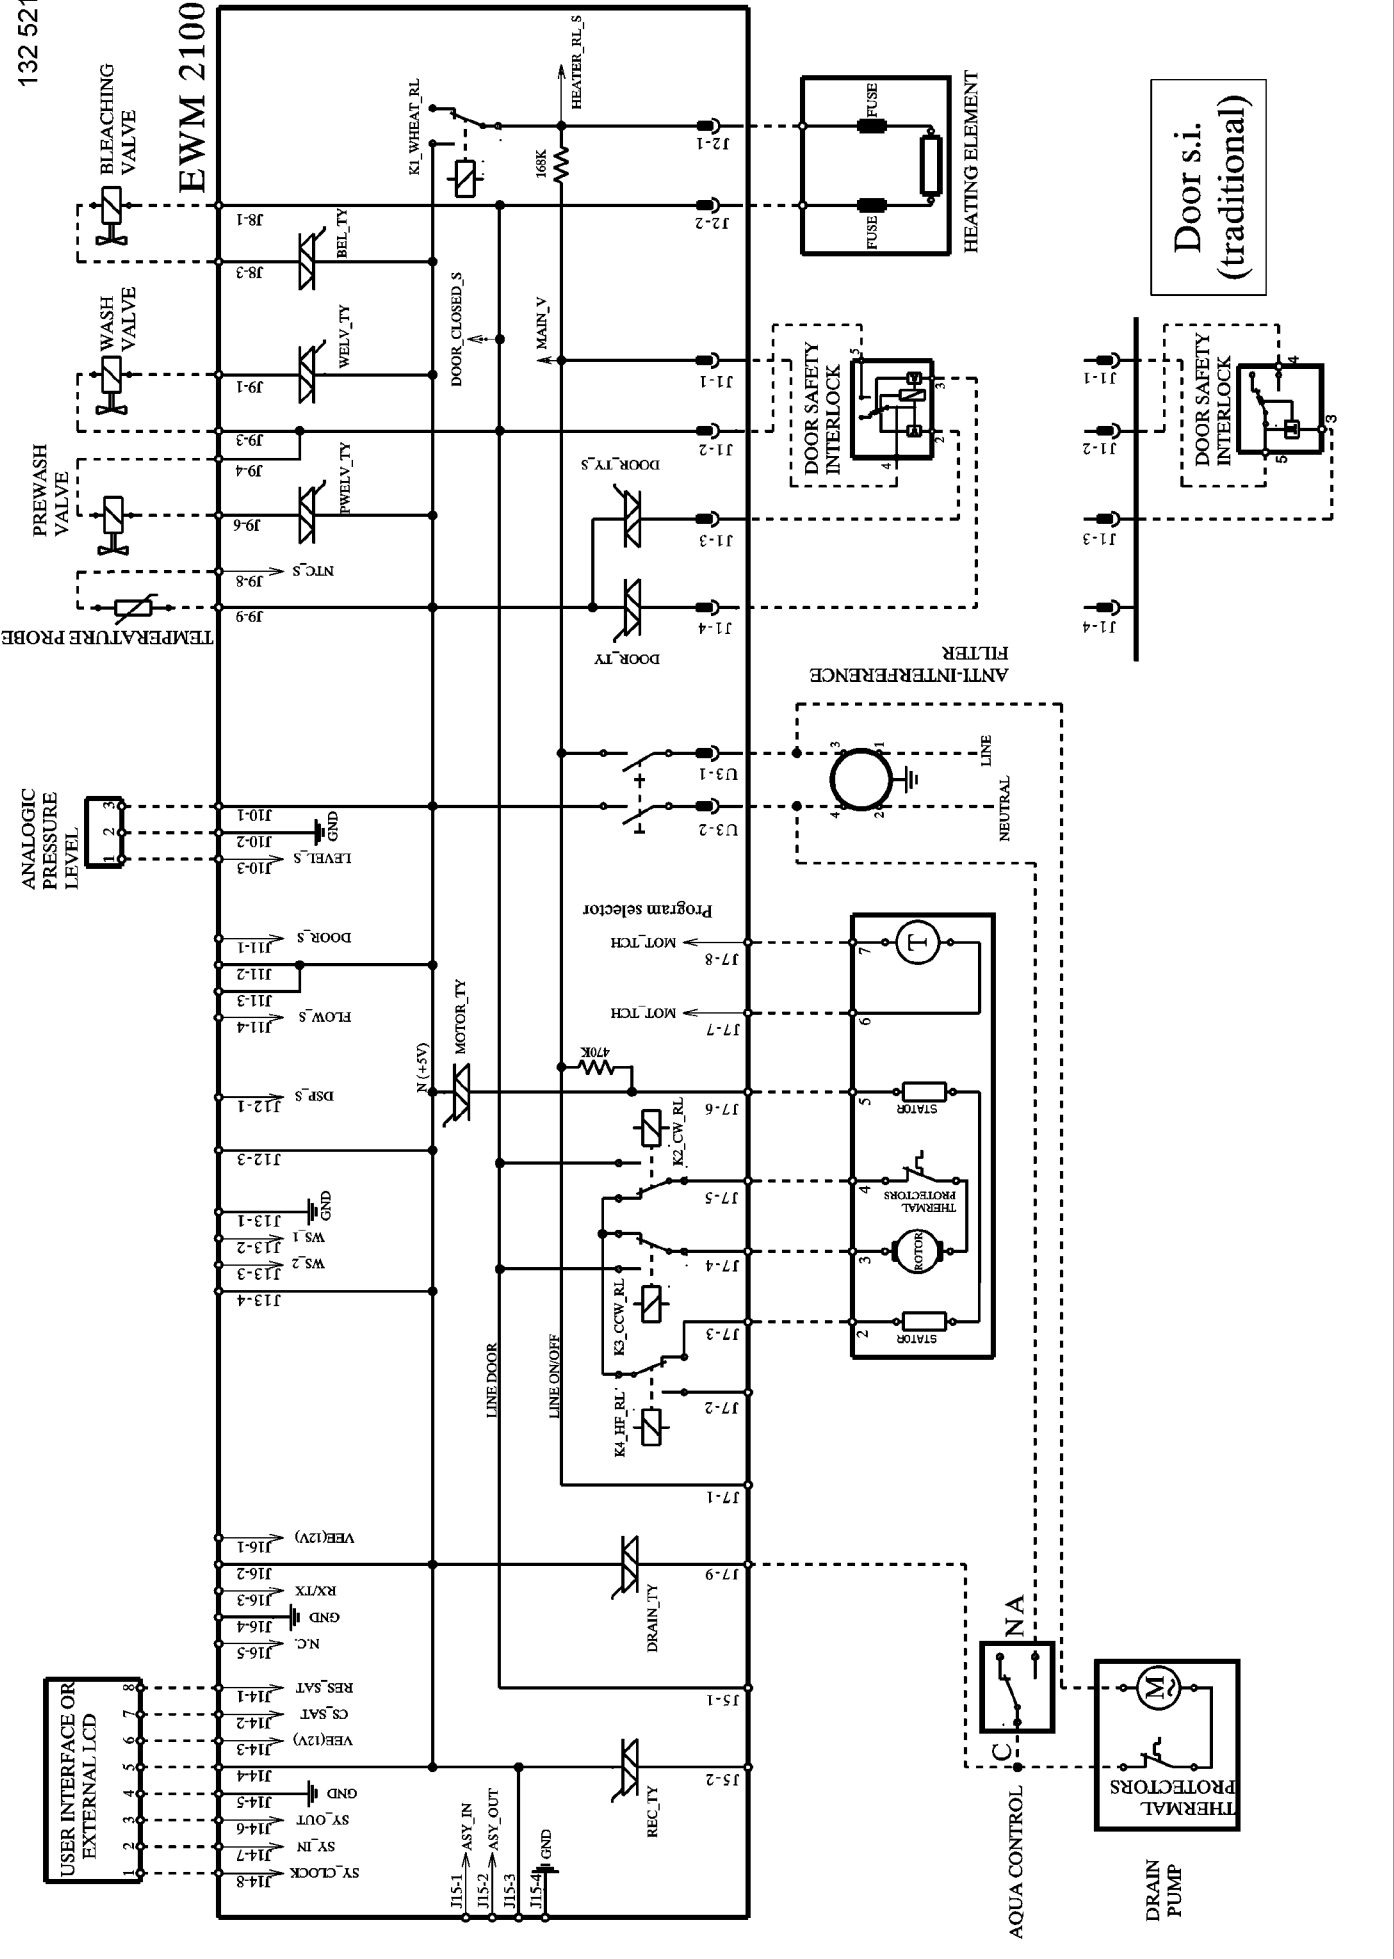

# EWM 2100

Door s.i.  
(traditional)

AQUA CONTROL  
C N A

DRAIN PUMP