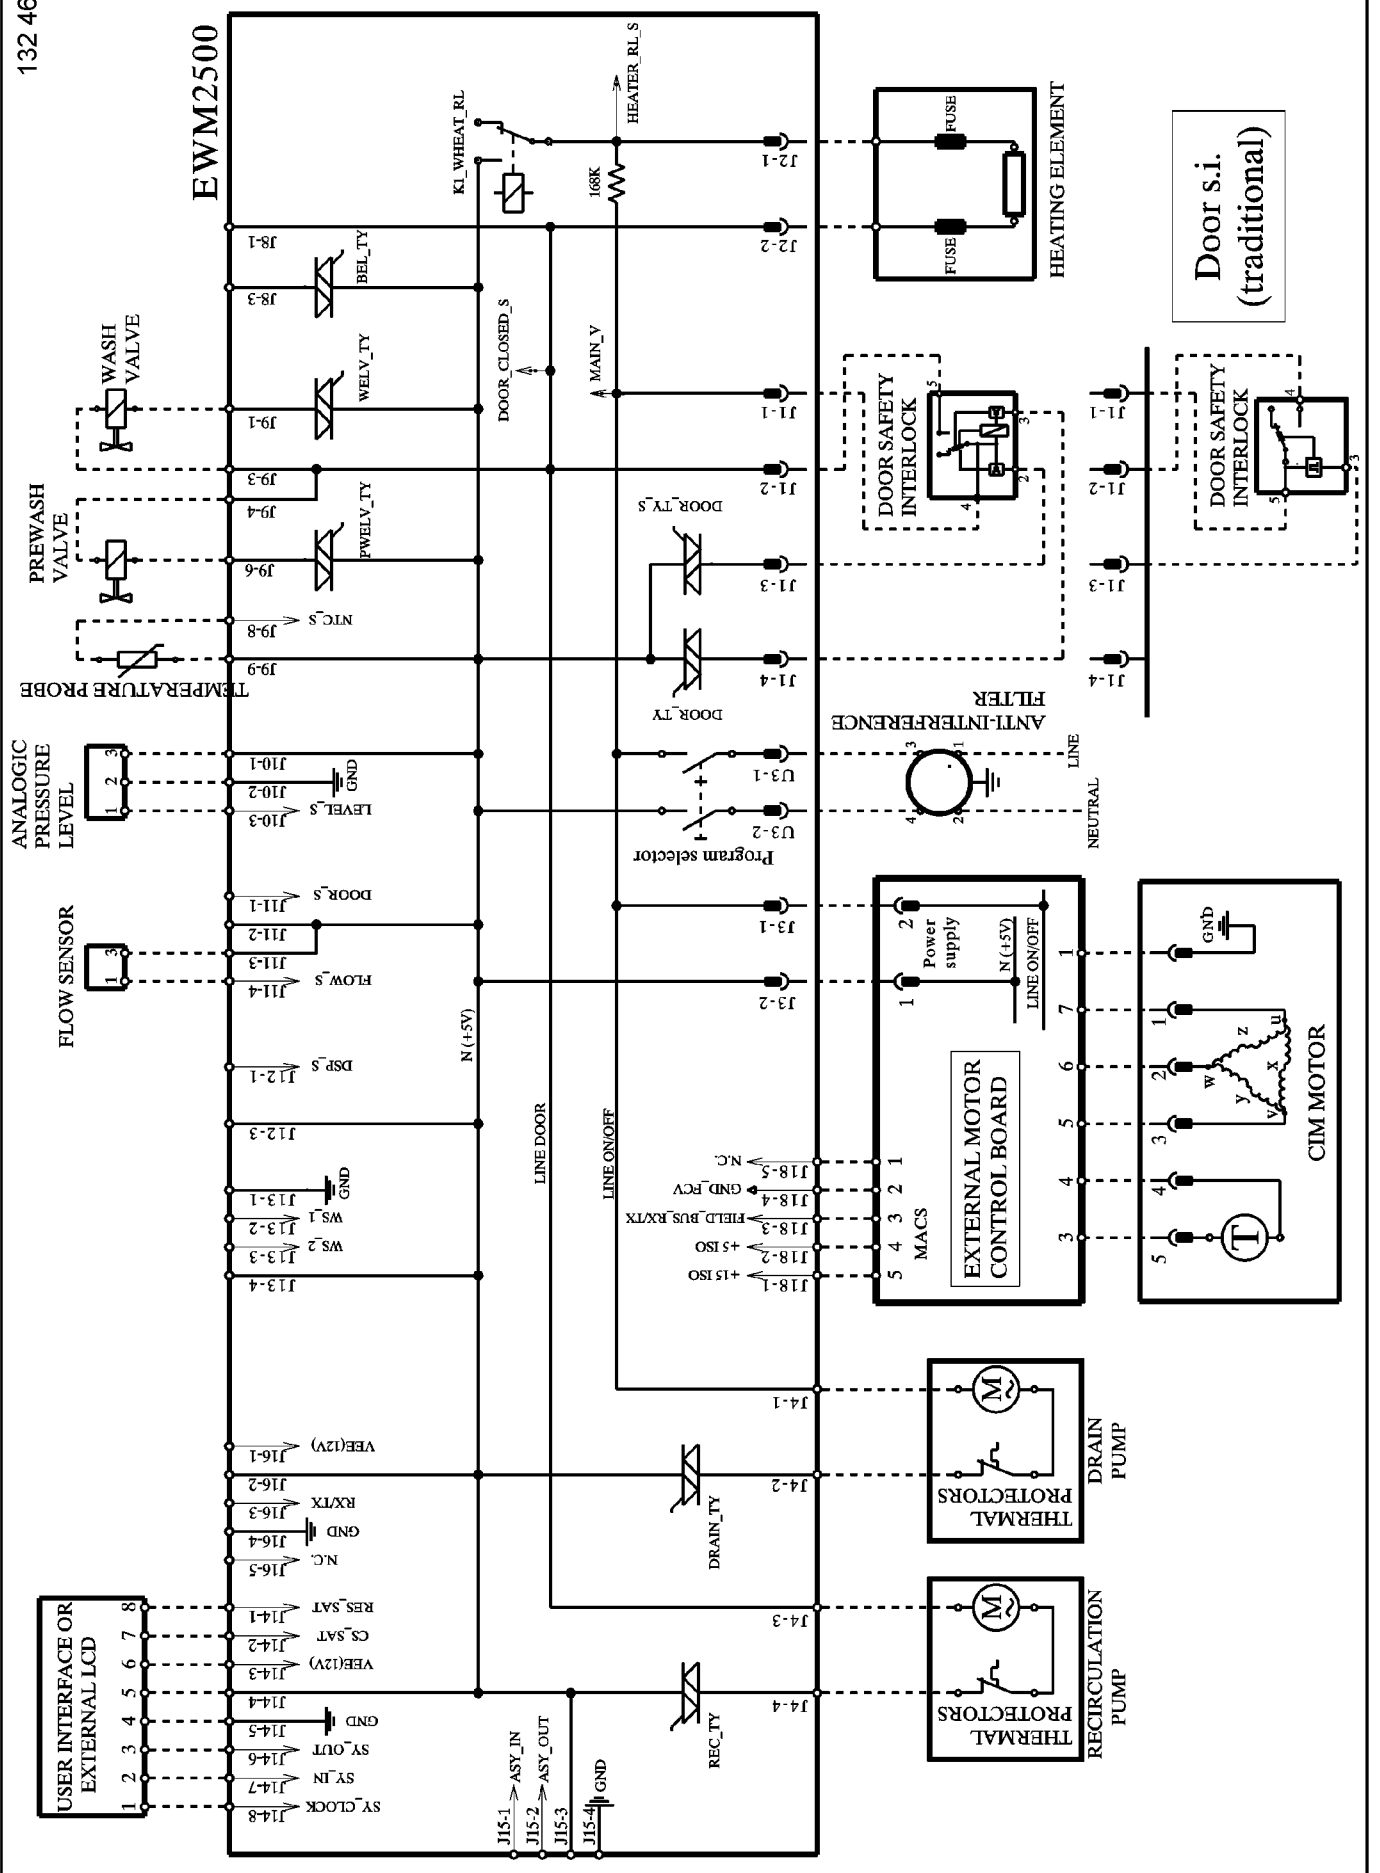

EWM2500

Door s.i.
(traditional)