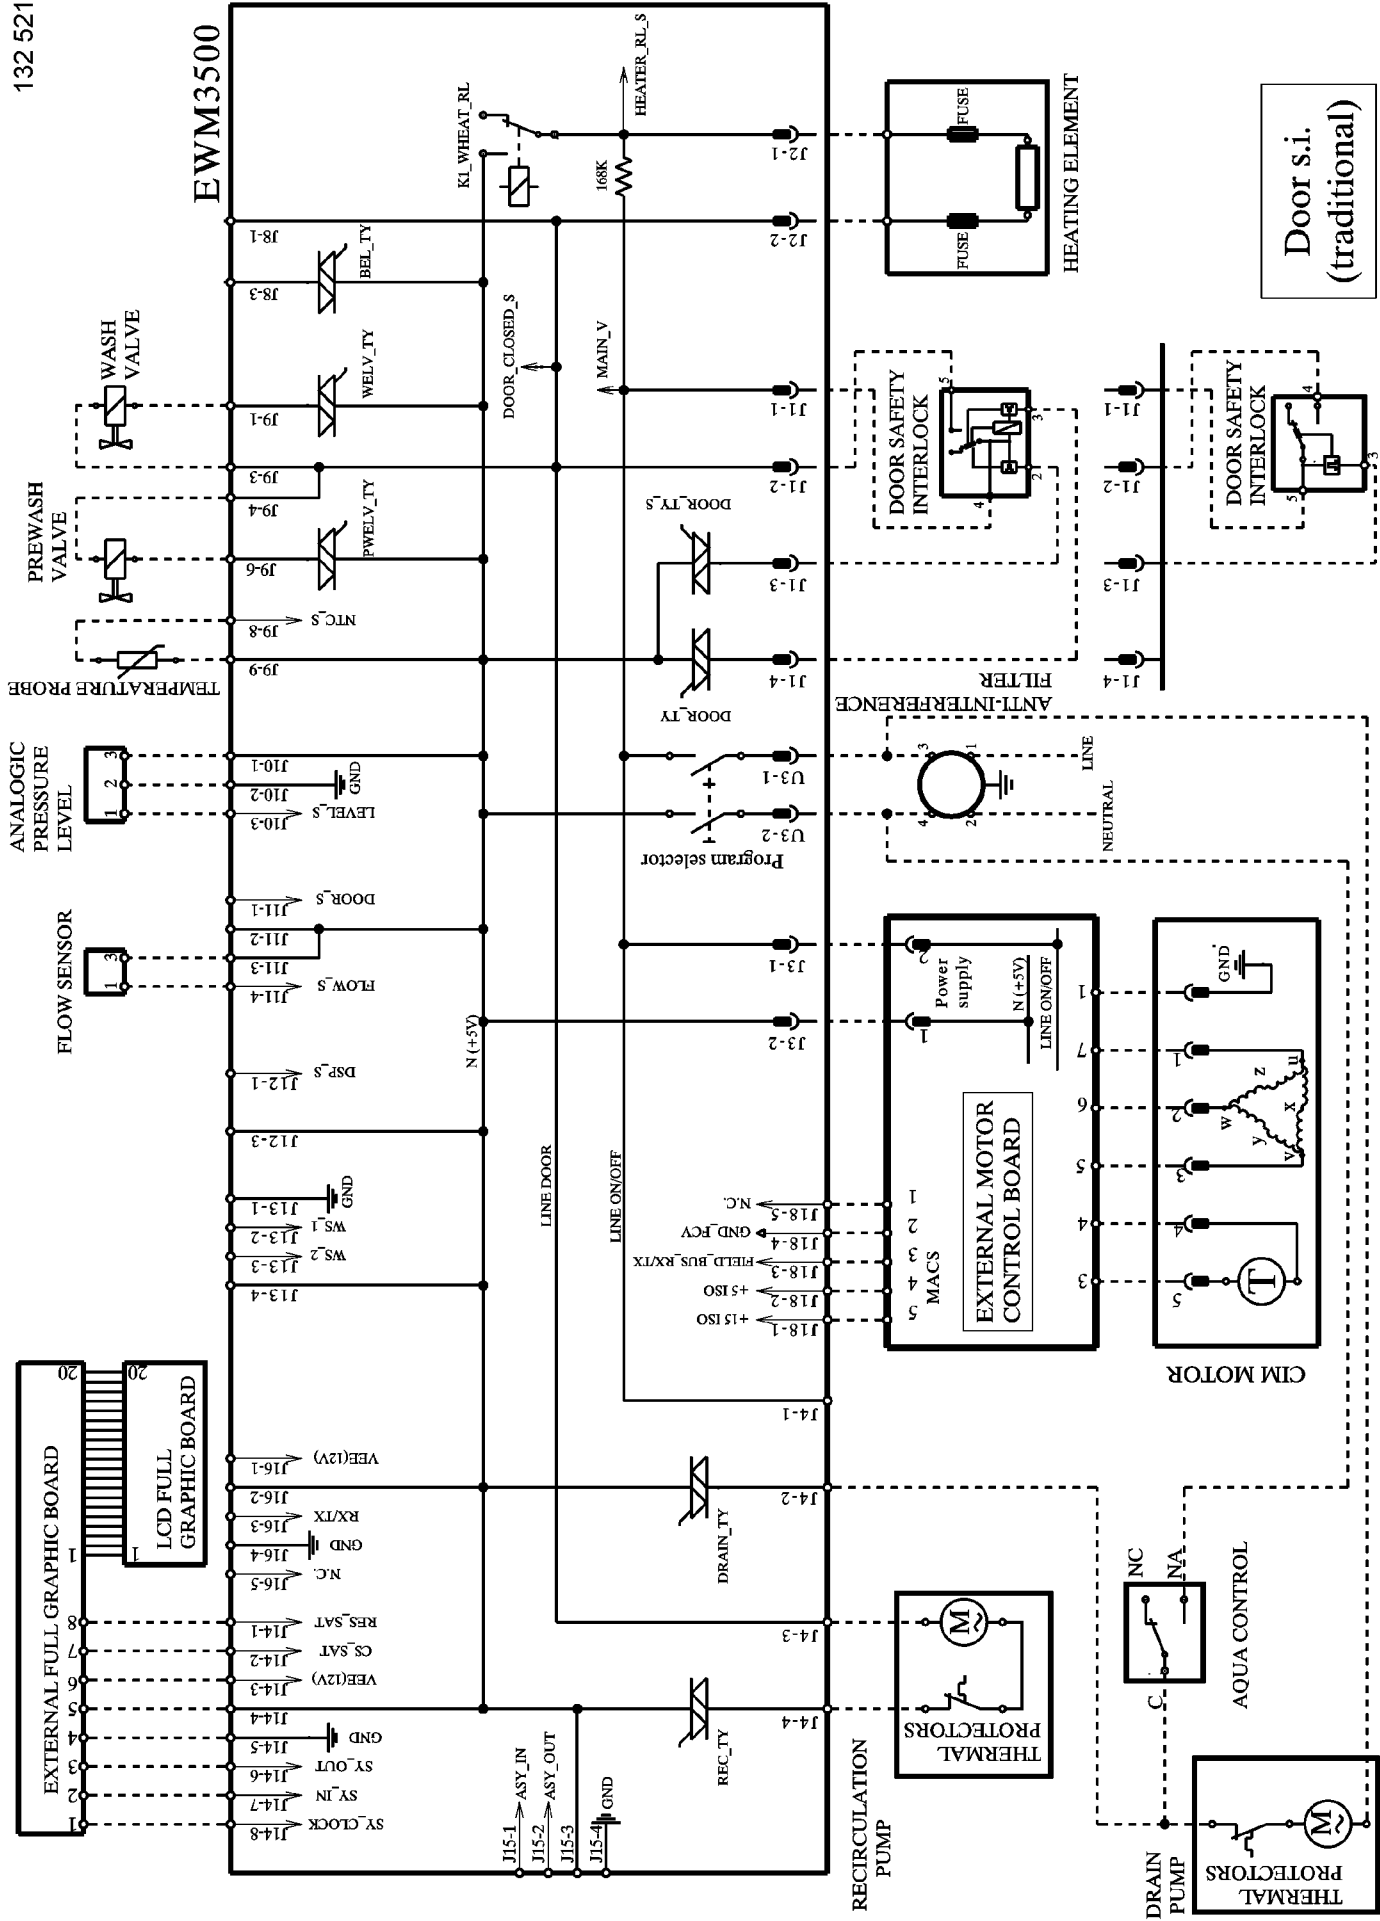

EWM3500

Door s.i.
(traditional)