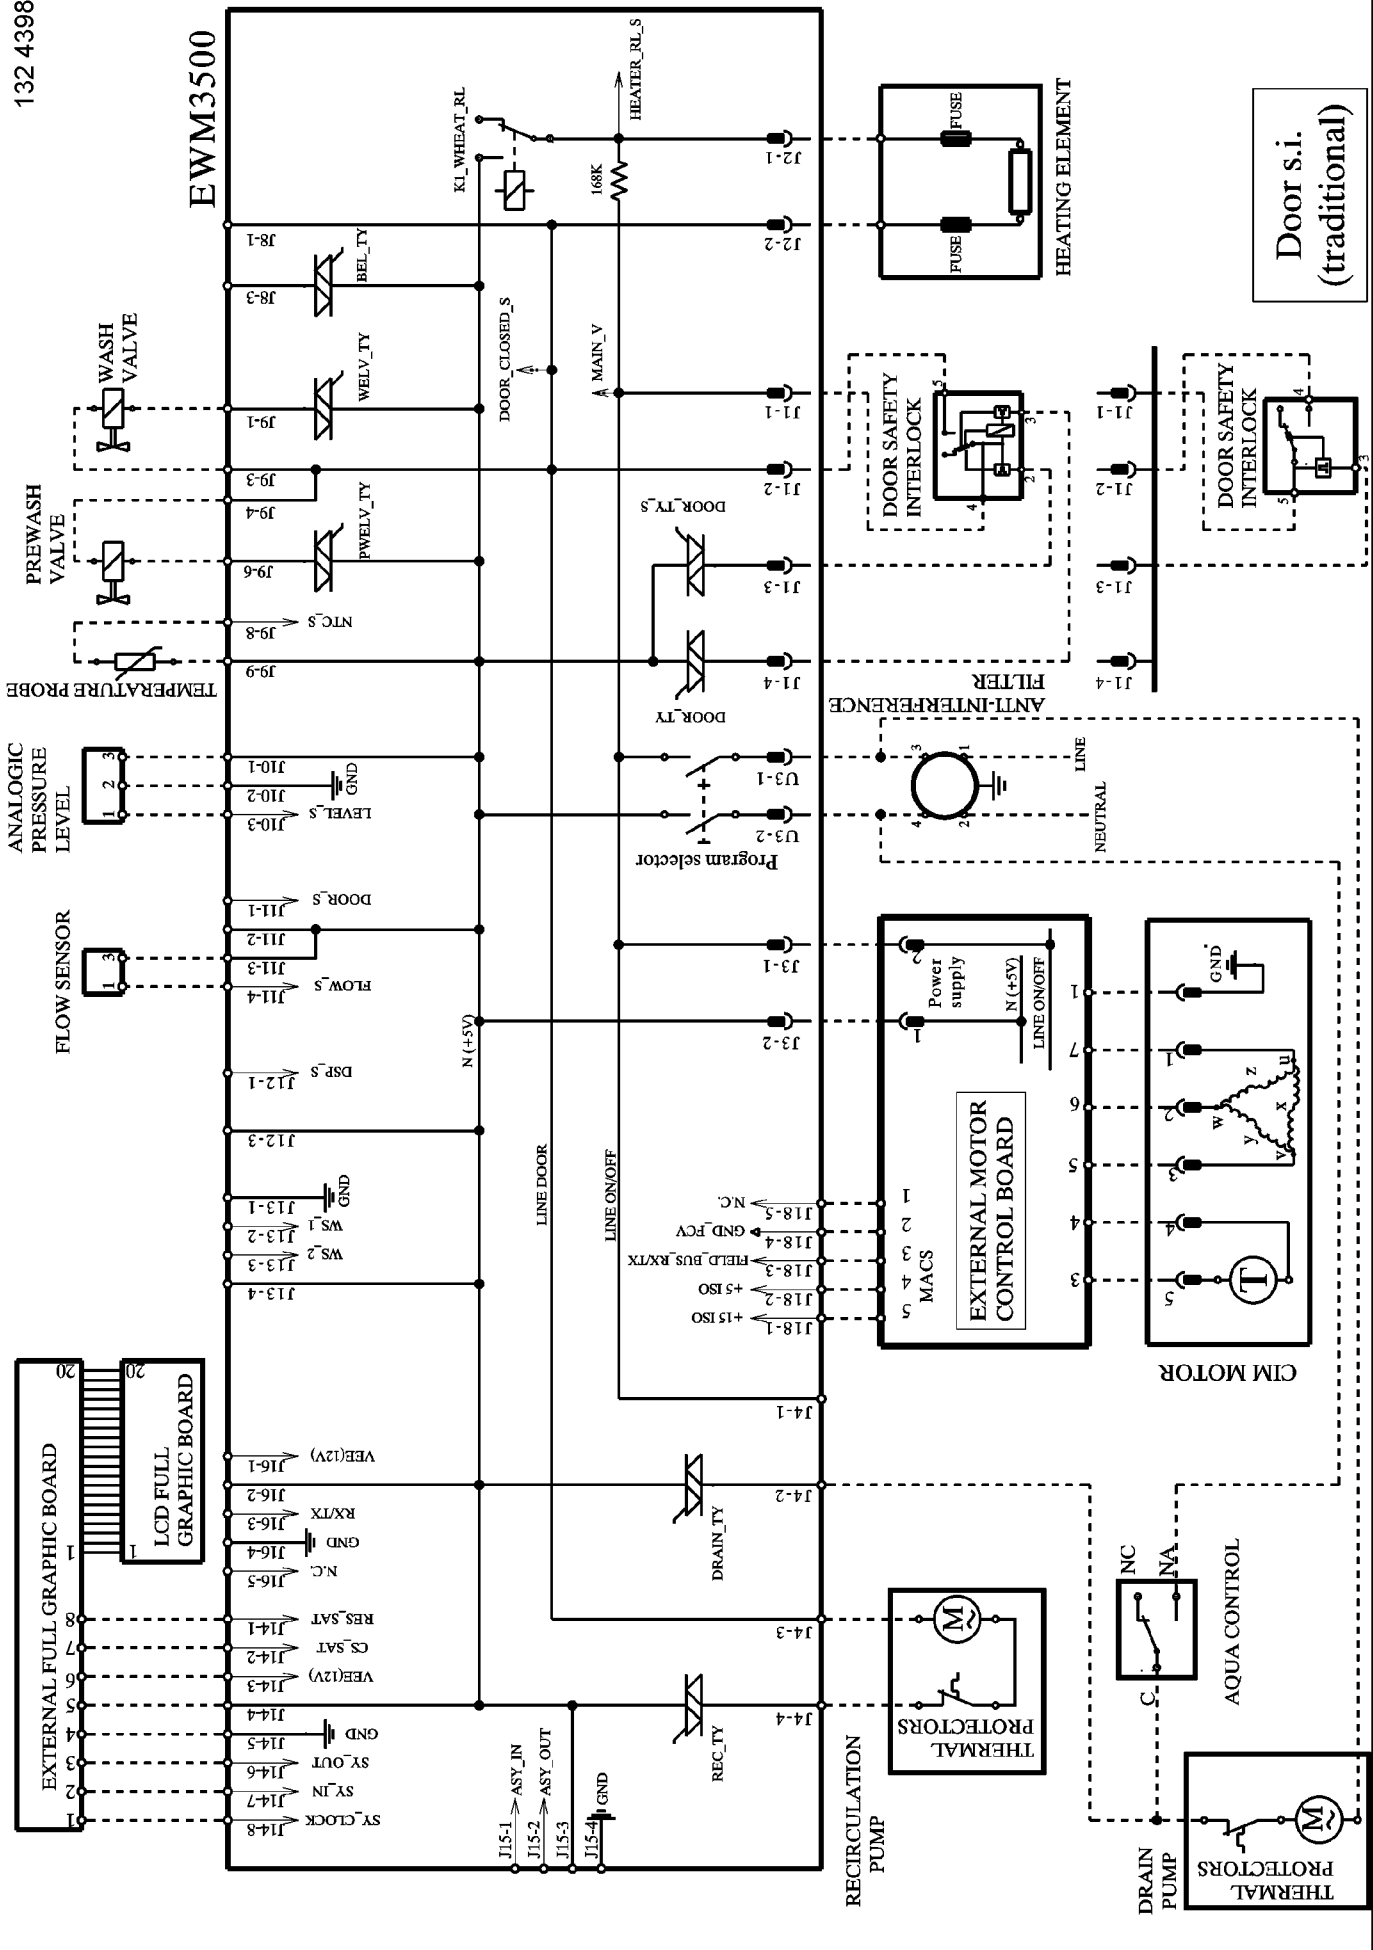

EWM3500

Door s.i.
(traditional)