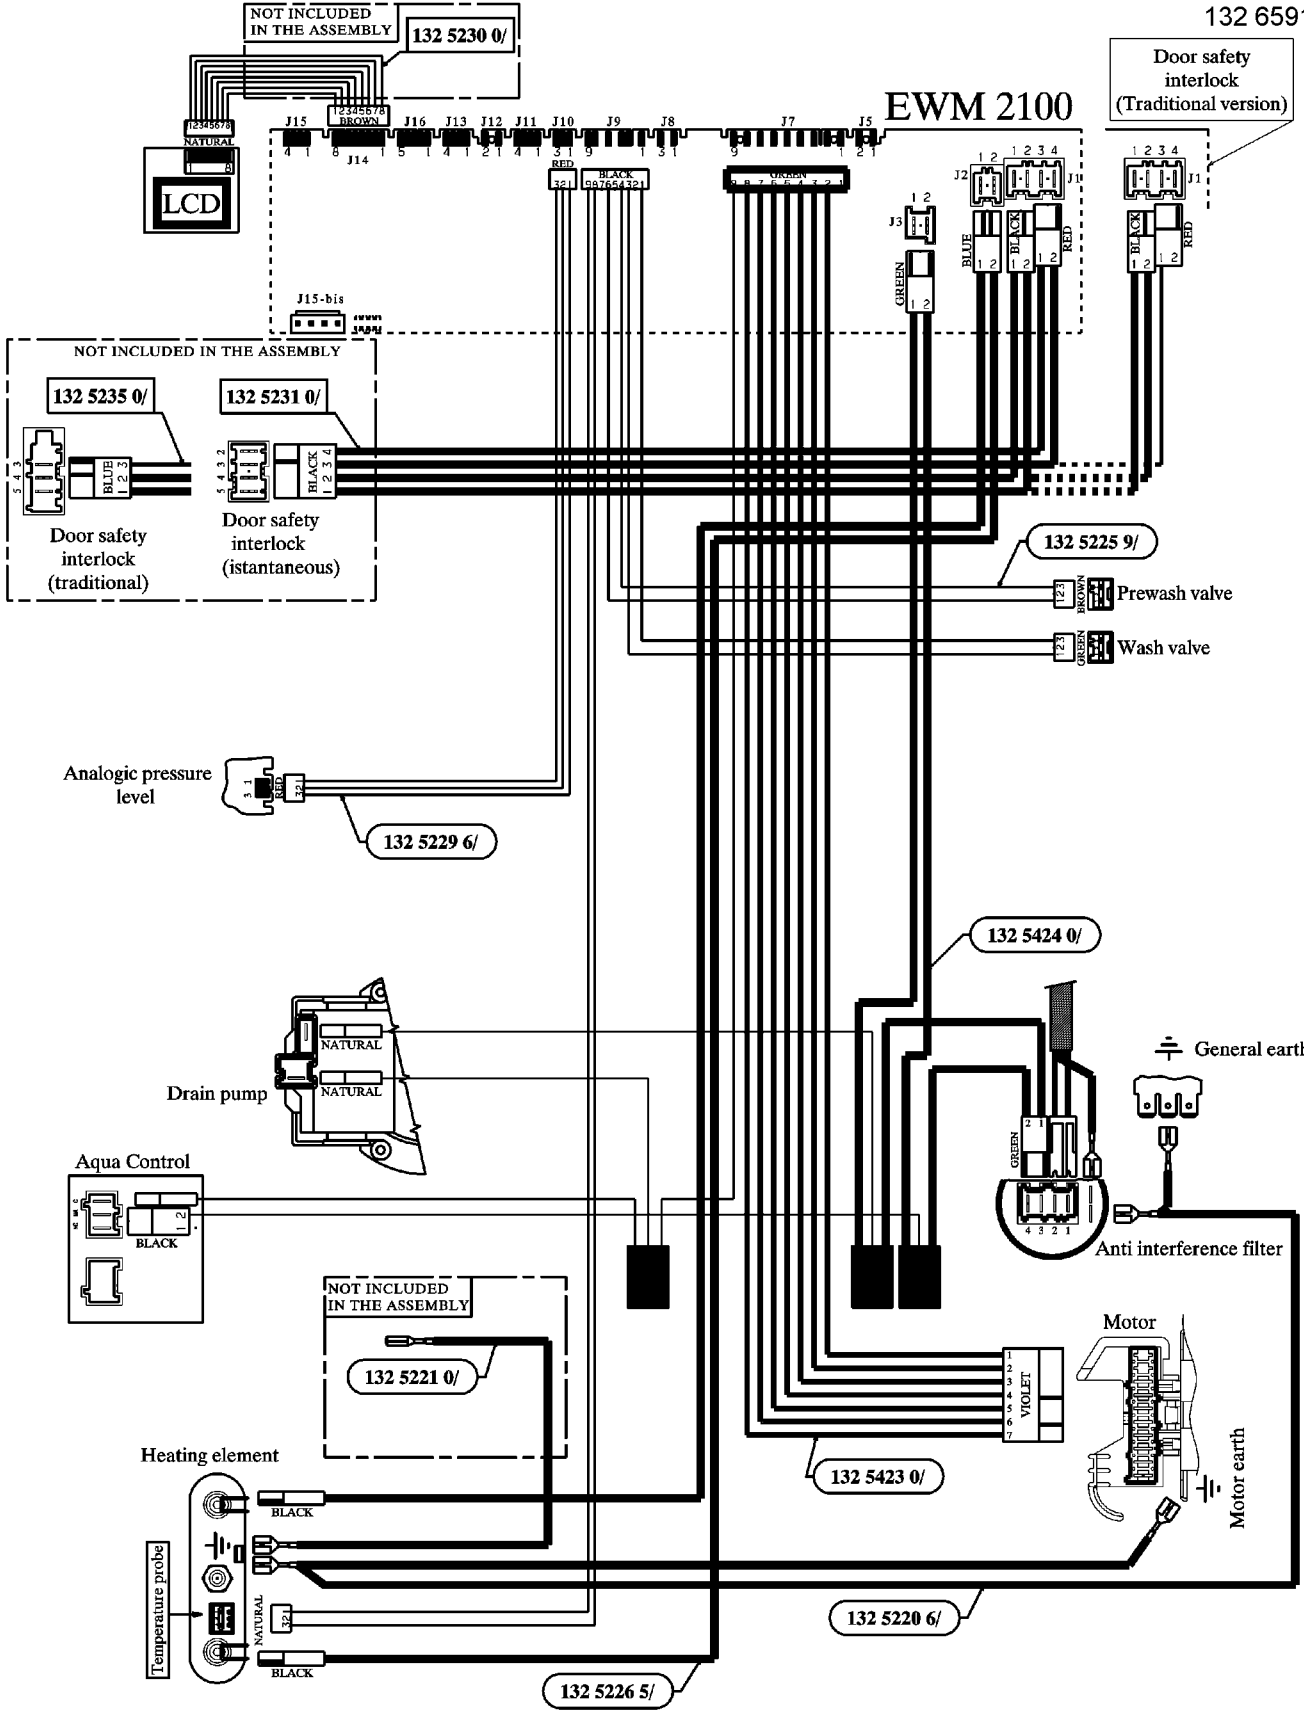

EWM 2100

NOT INCLUDED IN THE ASSEMBLY
132 5230 0/

Door safety interlock
(Traditional version)

NOT INCLUDED IN THE ASSEMBLY

132 5235 0/

132 5231 0/

Door safety interlock
(traditional)

Door safety interlock
(instantaneous)

Analogic pressure level

132 5229 6/

Drain pump

Aqua Control

Heating element

Temperature probe

NOT INCLUDED IN THE ASSEMBLY
132 5221 0/

General earth

Anti interference filter

Motor

Motor earth

132 5423 0/

132 5220 6/

132 5226 5/