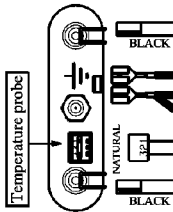

General earth

Aqua Control

NOT INCLUDED IN THE ASSEMBLY

132 5221 0/

Anti interference filter

Heating element

Temperature probe

132 5423 0/