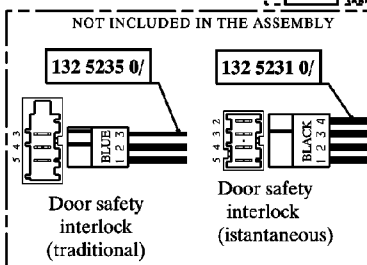

EWM 2100

NOT INCLUDED IN THE ASSEMBLY
132 5230 0/

Door safety interlock (Traditional version)

132 5225 9/

Analogic pressure level

132 5229 6/

132 5424 0/

Drain pump