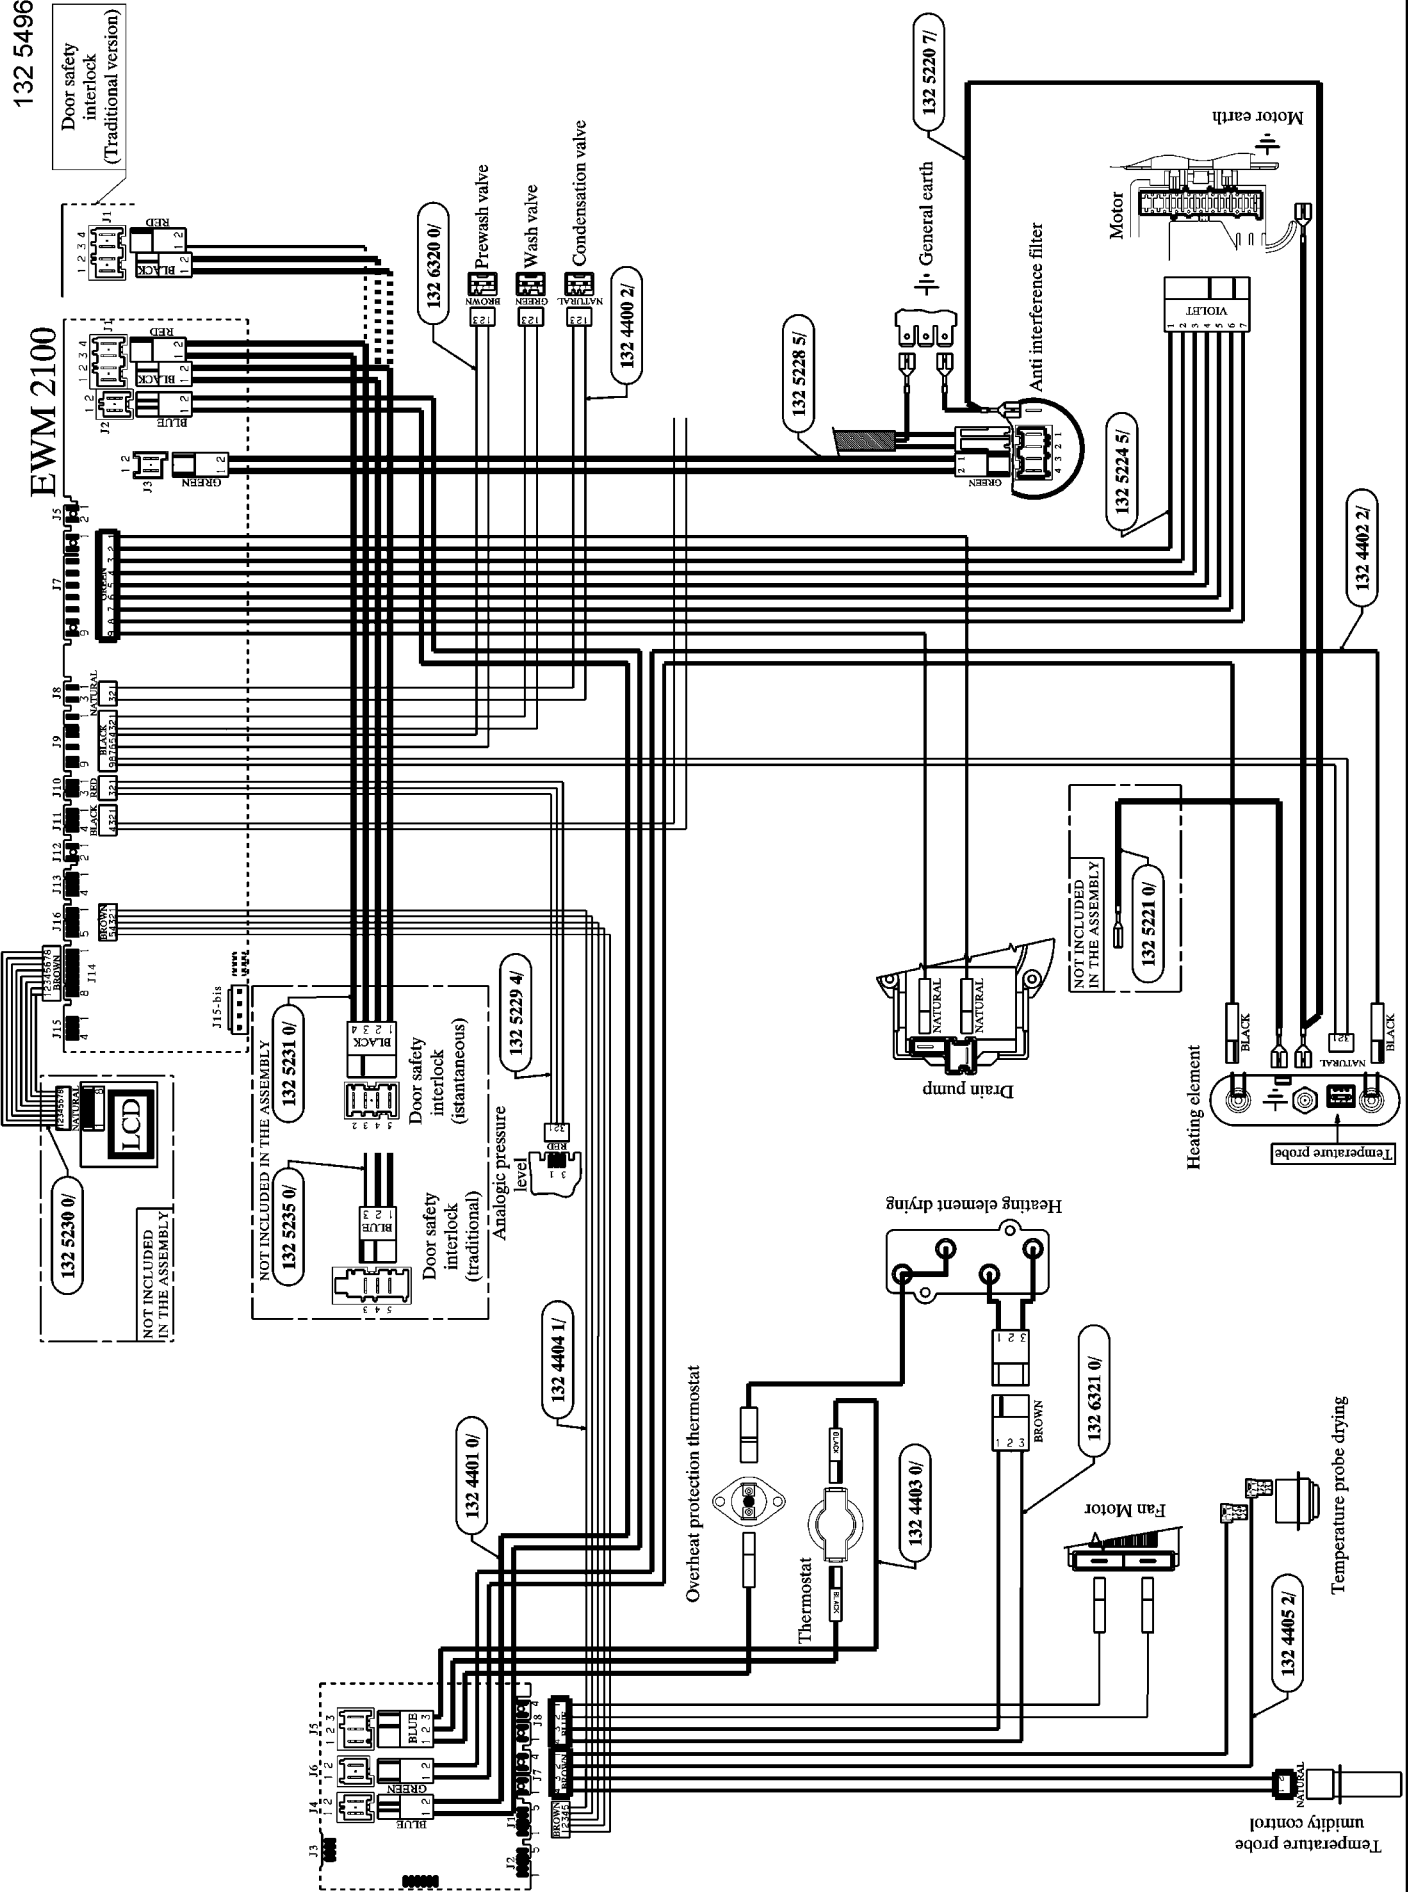

EWM 2100

Door safety interlock (Traditional version)

NOT INCLUDED IN THE ASSEMBLY

NOT INCLUDED IN THE ASSEMBLY

NOT INCLUDED IN THE ASSEMBLY

Humidity probe

Temperature probe

Temperature probe drying

Heating element

Heating element drying

Drain pump

Motor earth

Motor

Anti interference filter

General earth

Overheat protection thermostat

Thermostat

Fan Motor

Prewash valve

Wash valve

Condensation valve