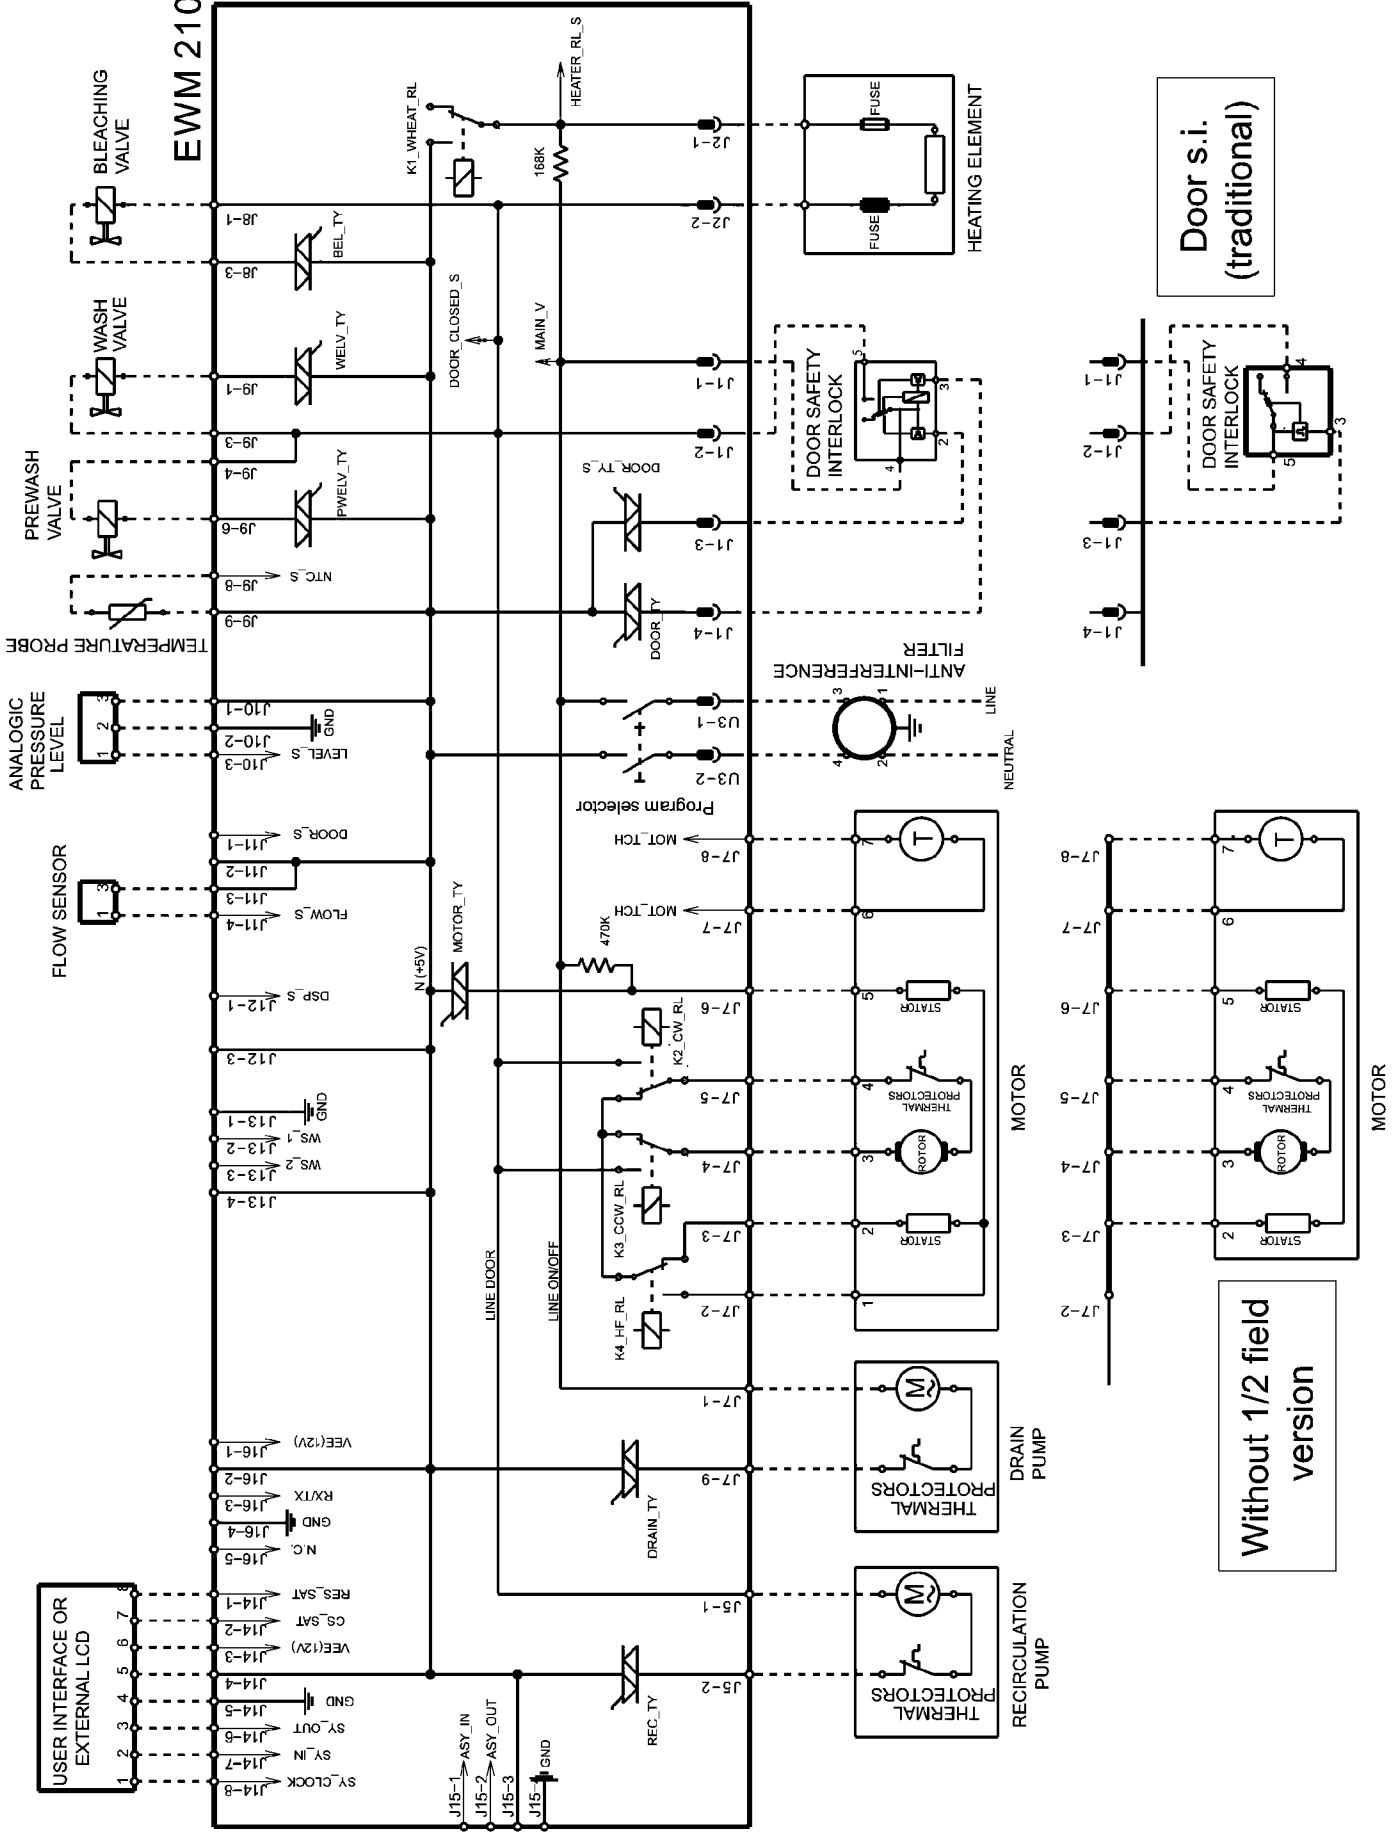

# EWM 2100

Door s.i.  
(traditional)

Without 1/2 field  
version