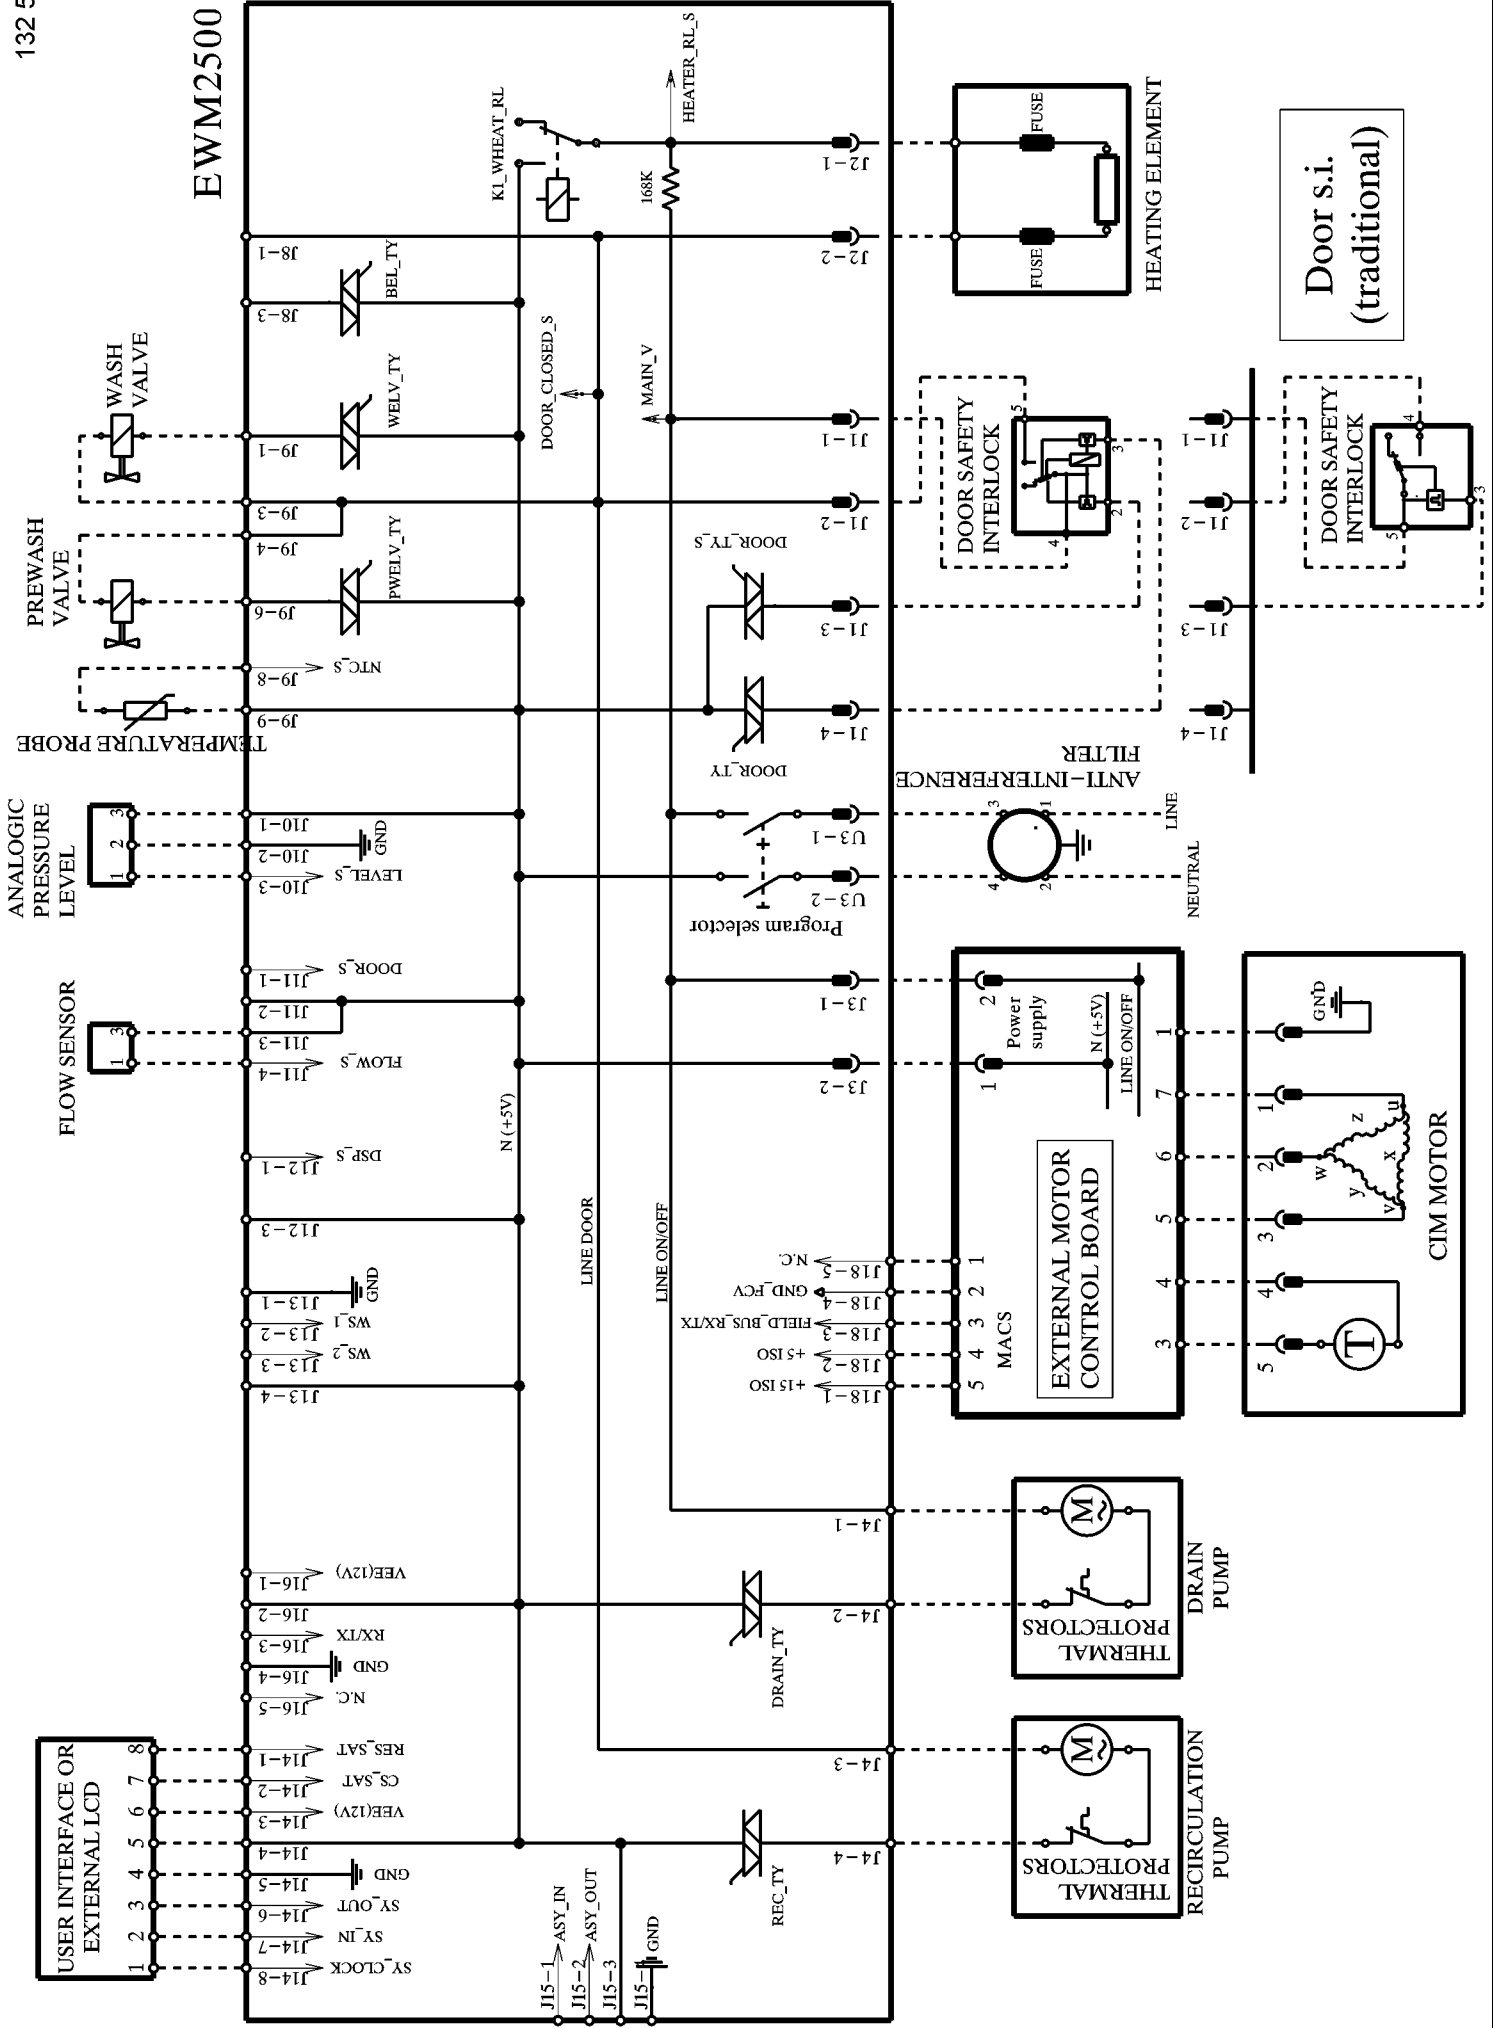

EWM2500

Door s.i.
(traditional)