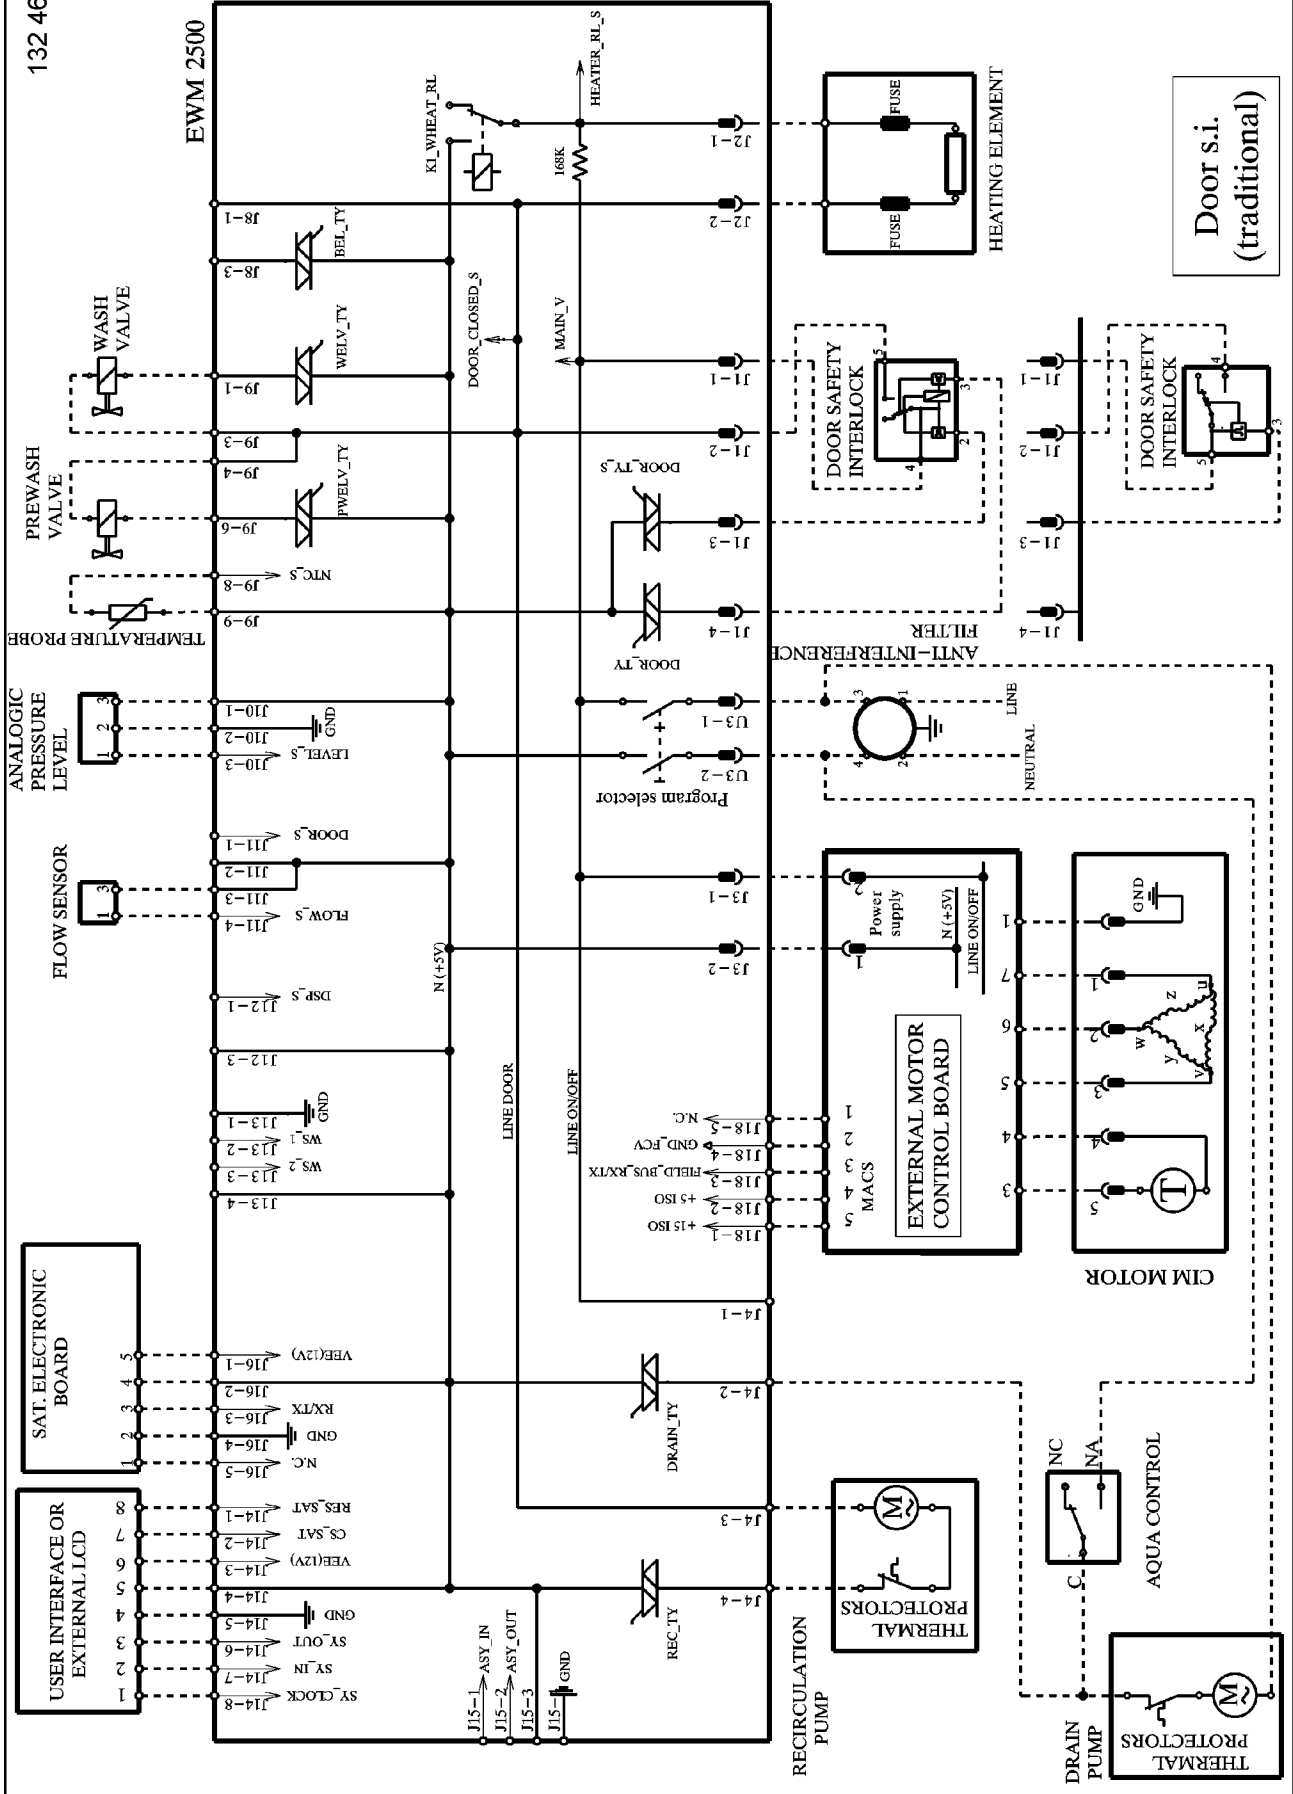

EWM 2500

Door s.i.
(traditional)