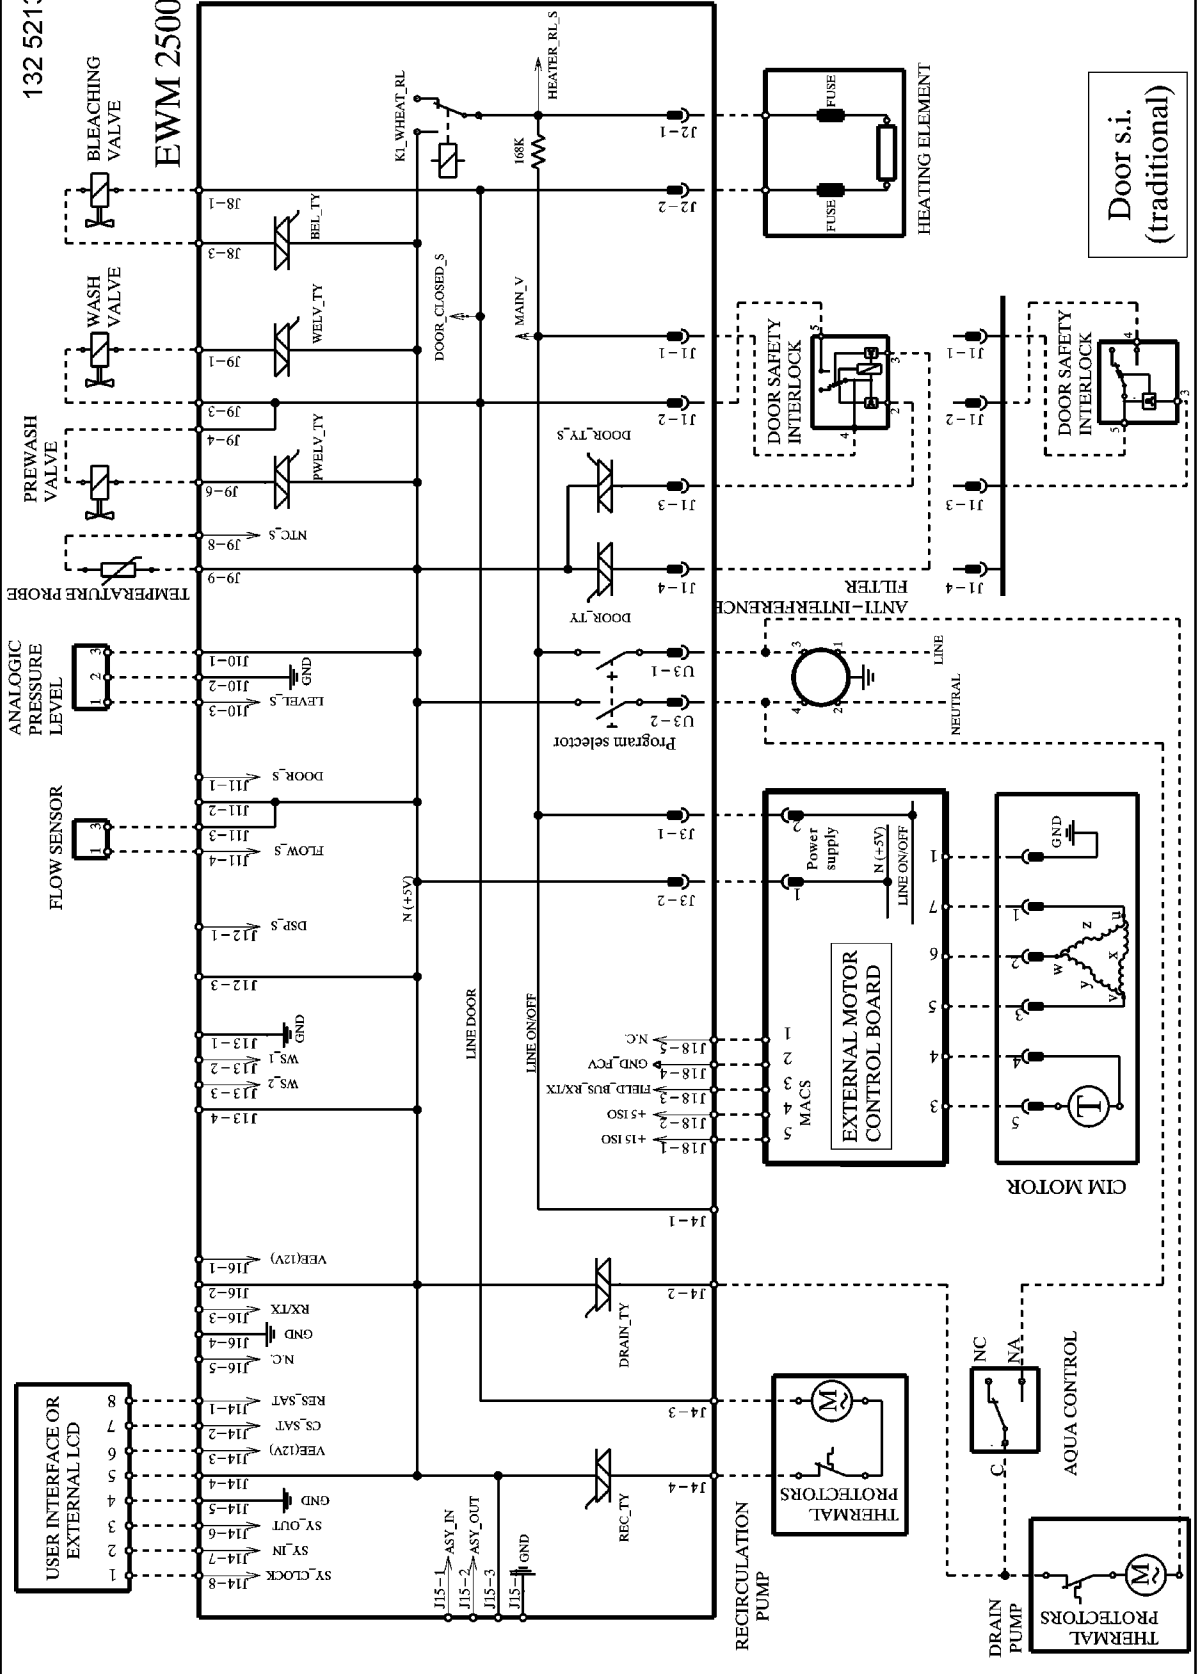

EWM 2500

Door s.i.
(traditional)