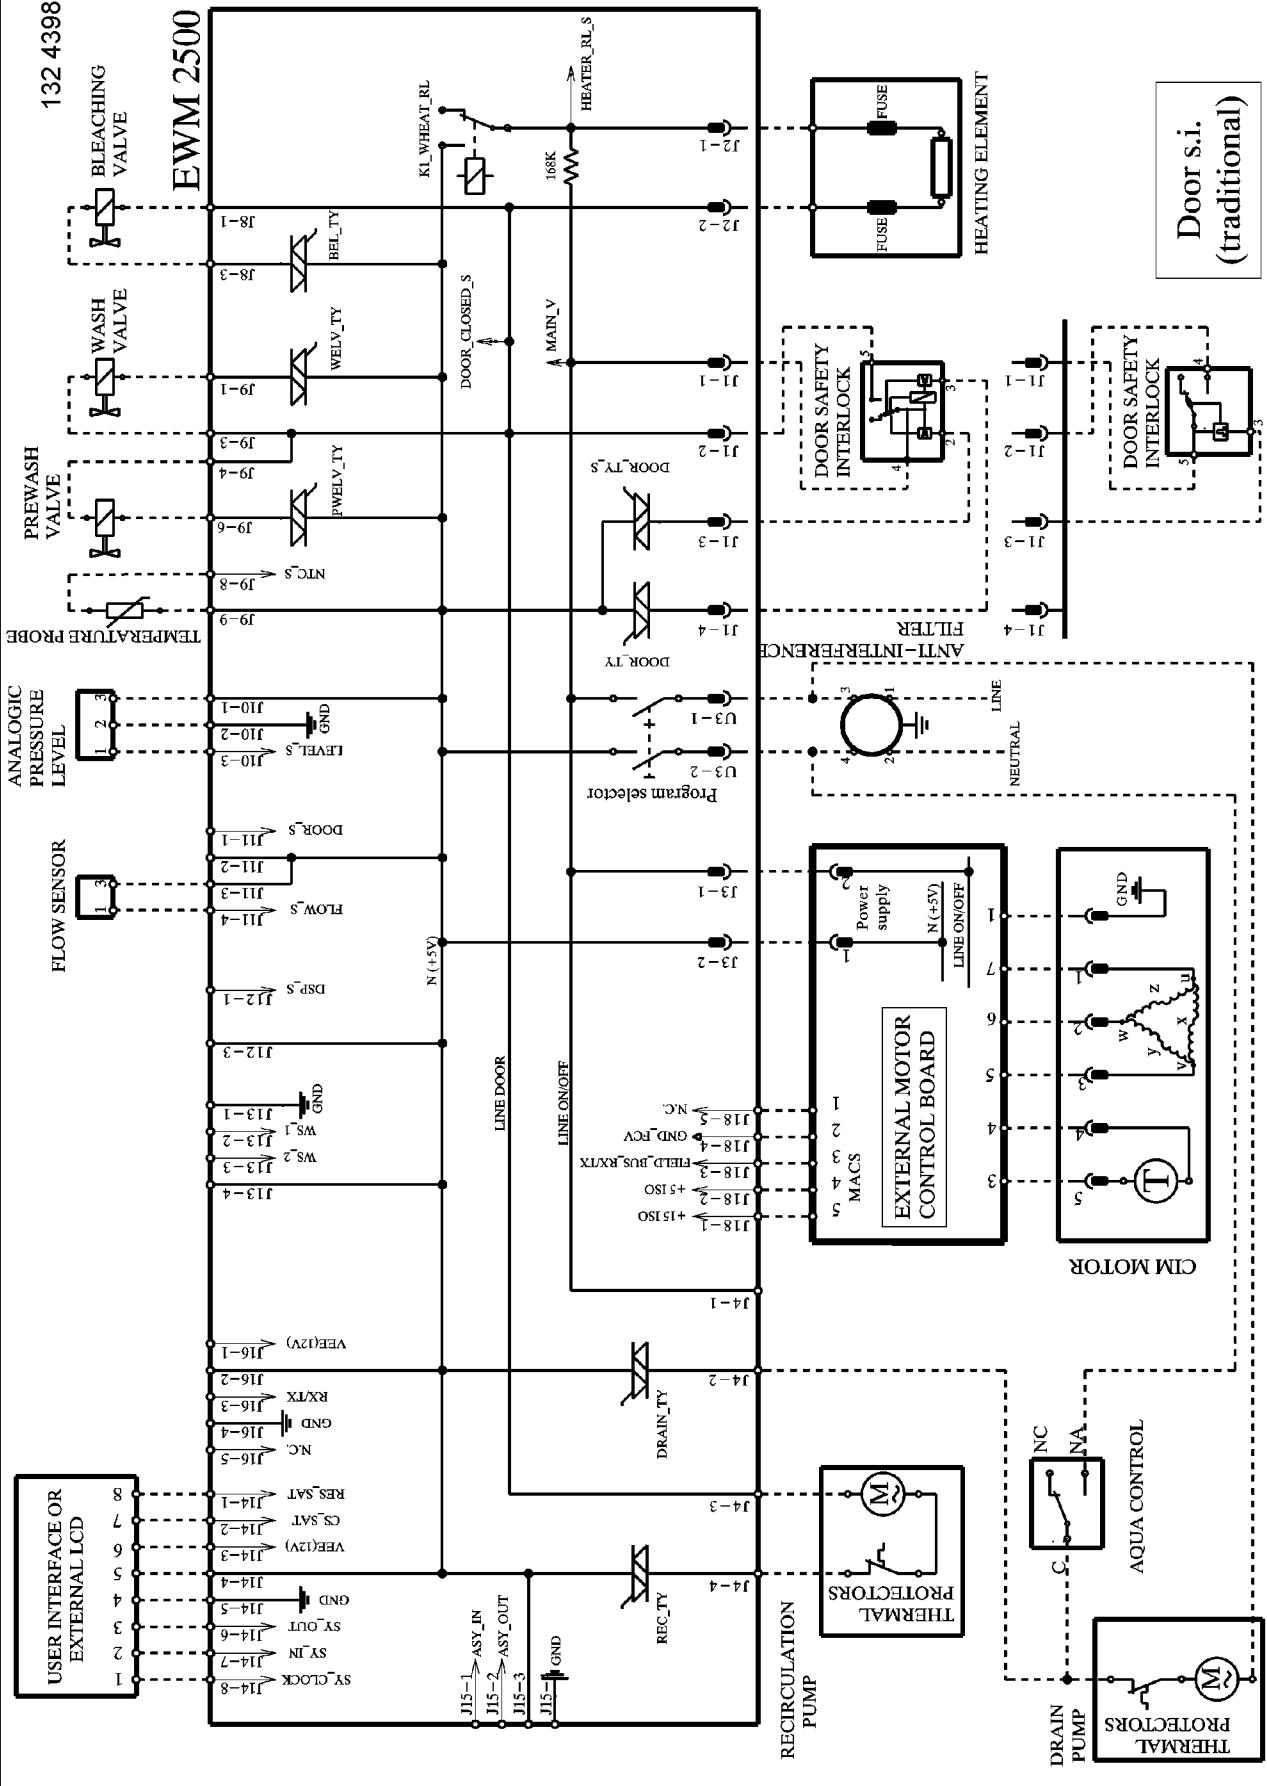

EWM 2500

Door s.i.
(traditional)