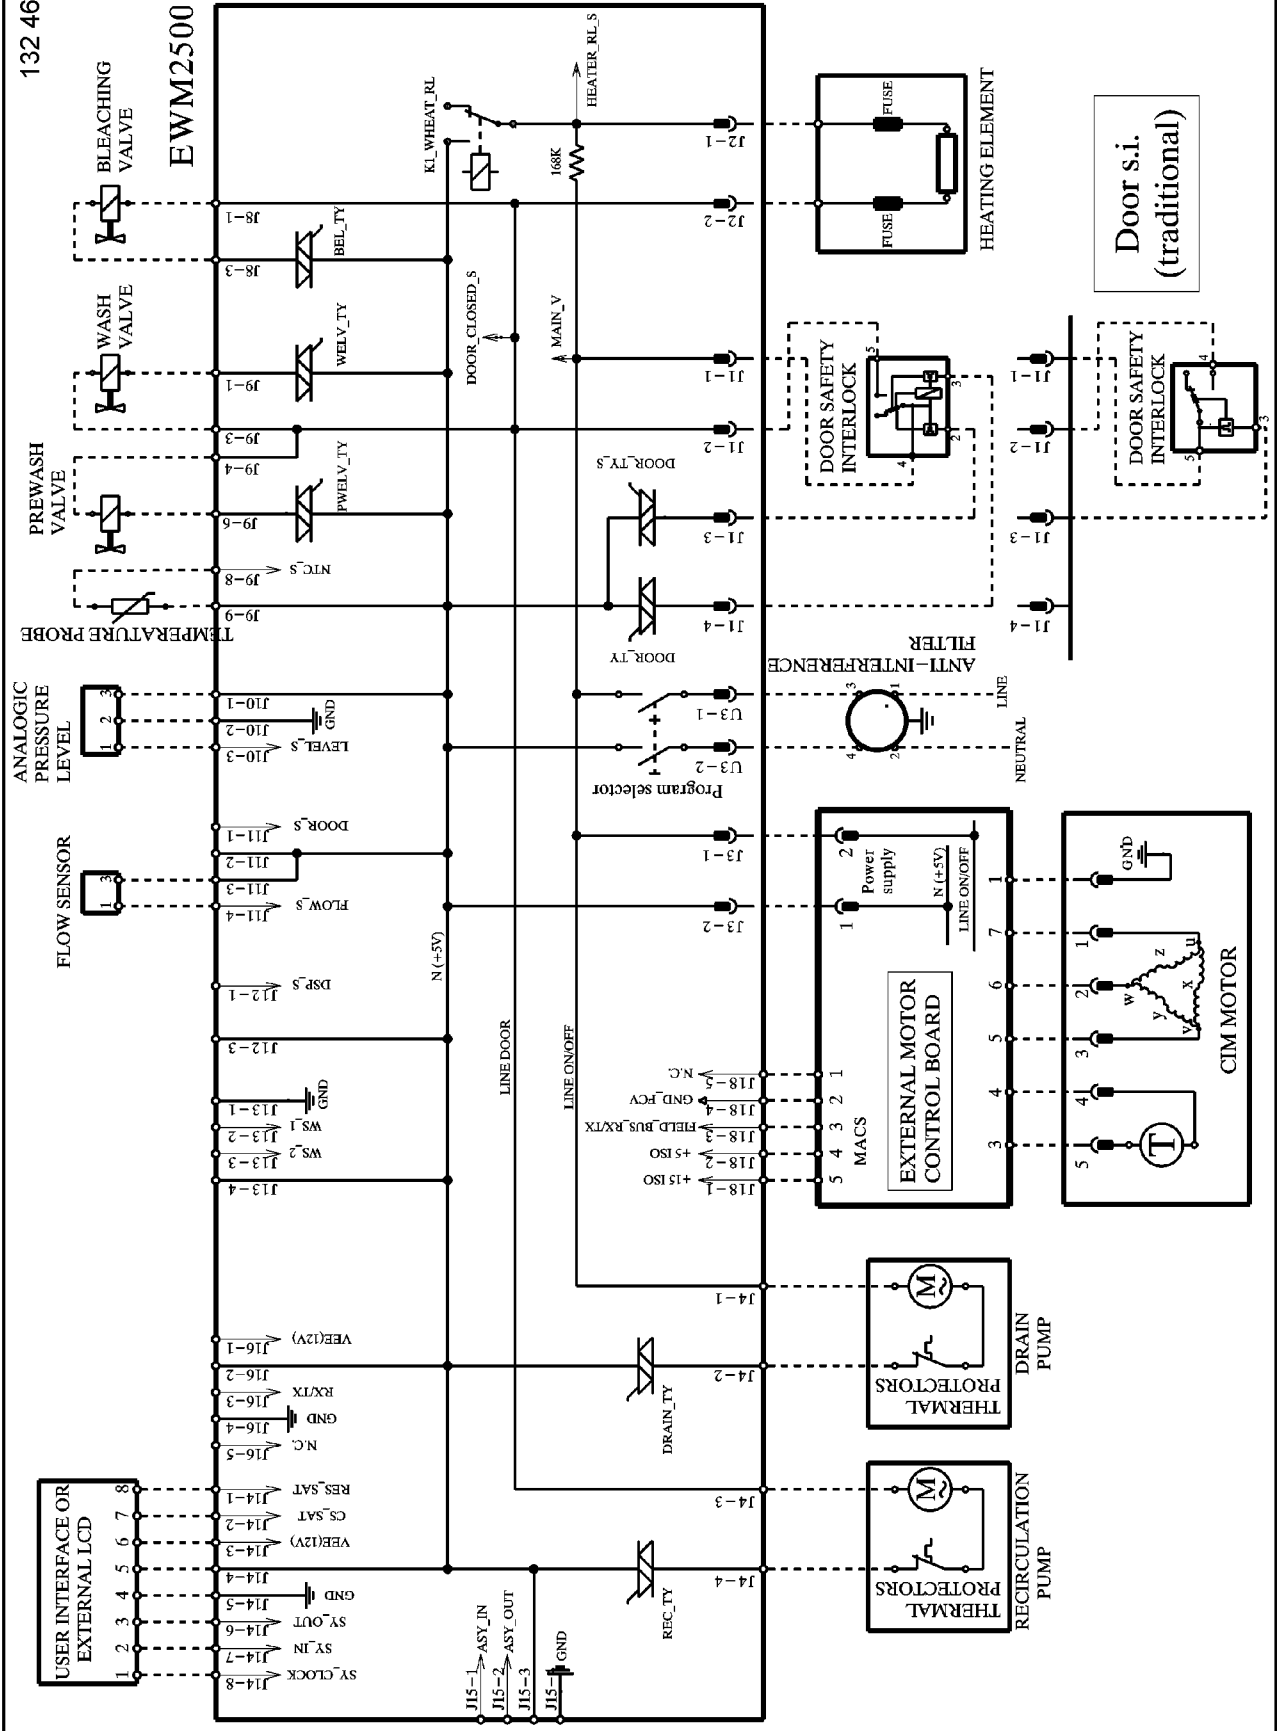

EWM2500

Door s.i.
(traditional)