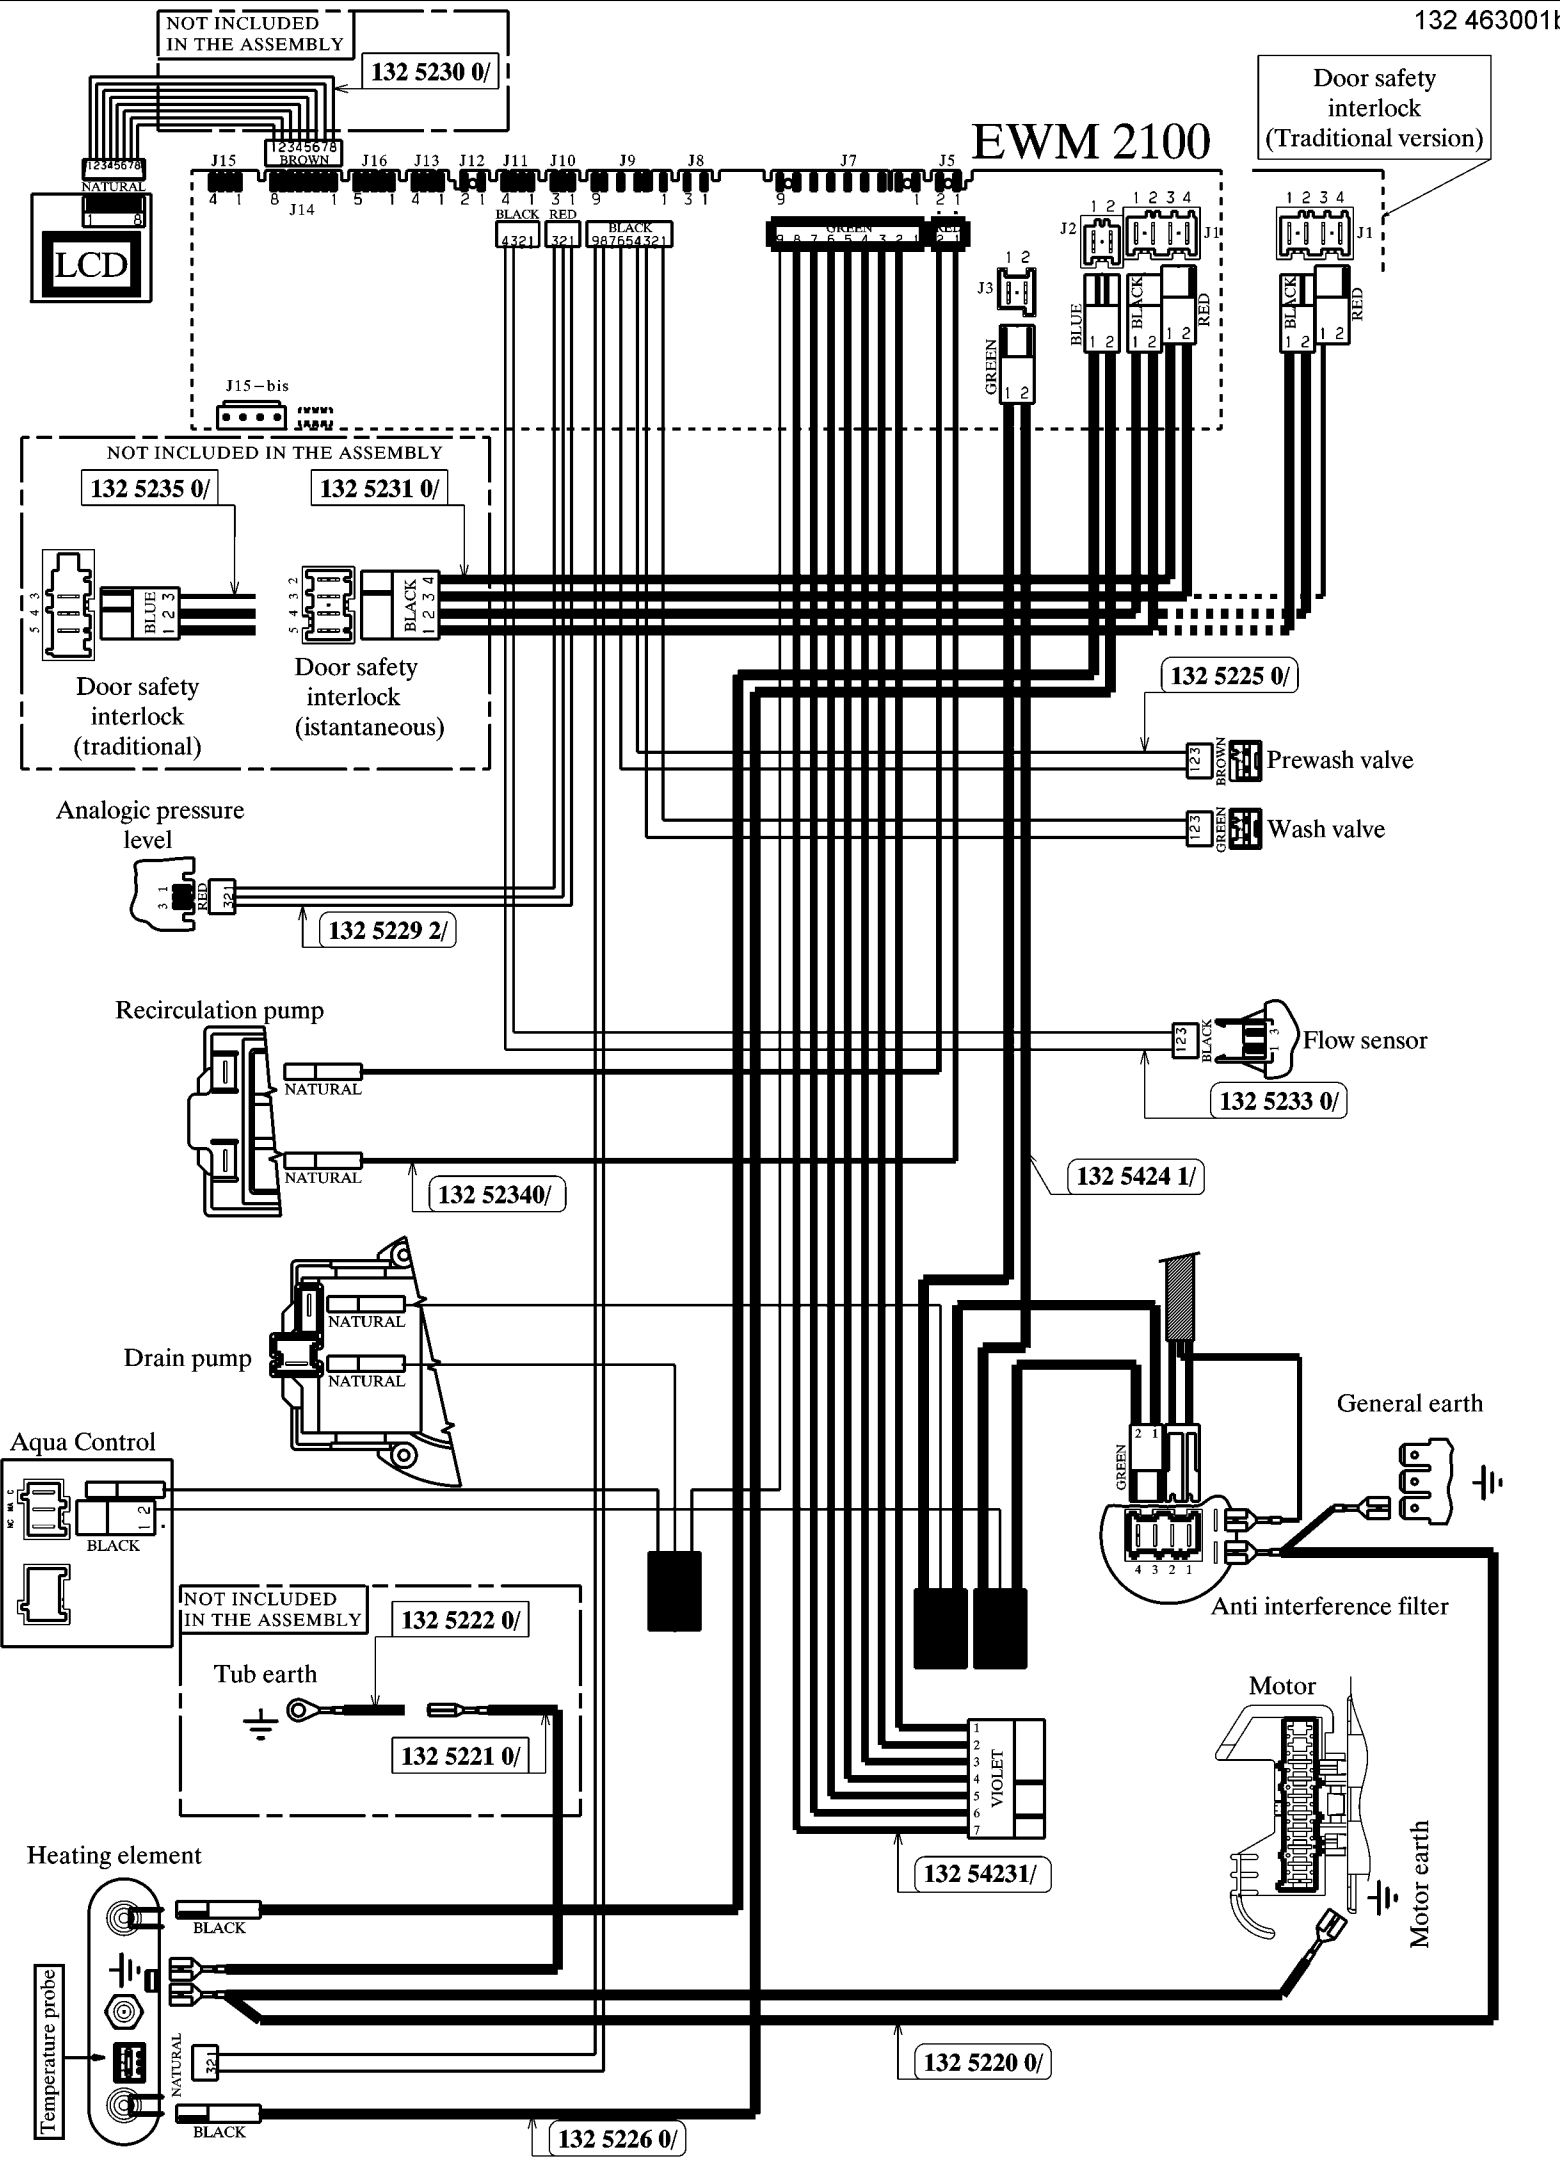

# EWM 2100

NOT INCLUDED IN THE ASSEMBLY

132 5230 0/

Door safety interlock (Traditional version)

NOT INCLUDED IN THE ASSEMBLY

132 5235 0/

132 5231 0/

Door safety interlock (traditional)

Door safety interlock (instantaneous)

Analogic pressure level

132 5229 2/

Recirculation pump

132 5234 0/

Drain pump

Aqua Control

NOT INCLUDED IN THE ASSEMBLY

132 5222 0/

Tub earth

132 5221 0/

Heating element

Temperature probe

132 5226 0/

132 5225 0/

Prewash valve

Wash valve

Flow sensor

132 5233 0/

132 5424 1/

General earth

Anti interference filter

Motor

Motor earth