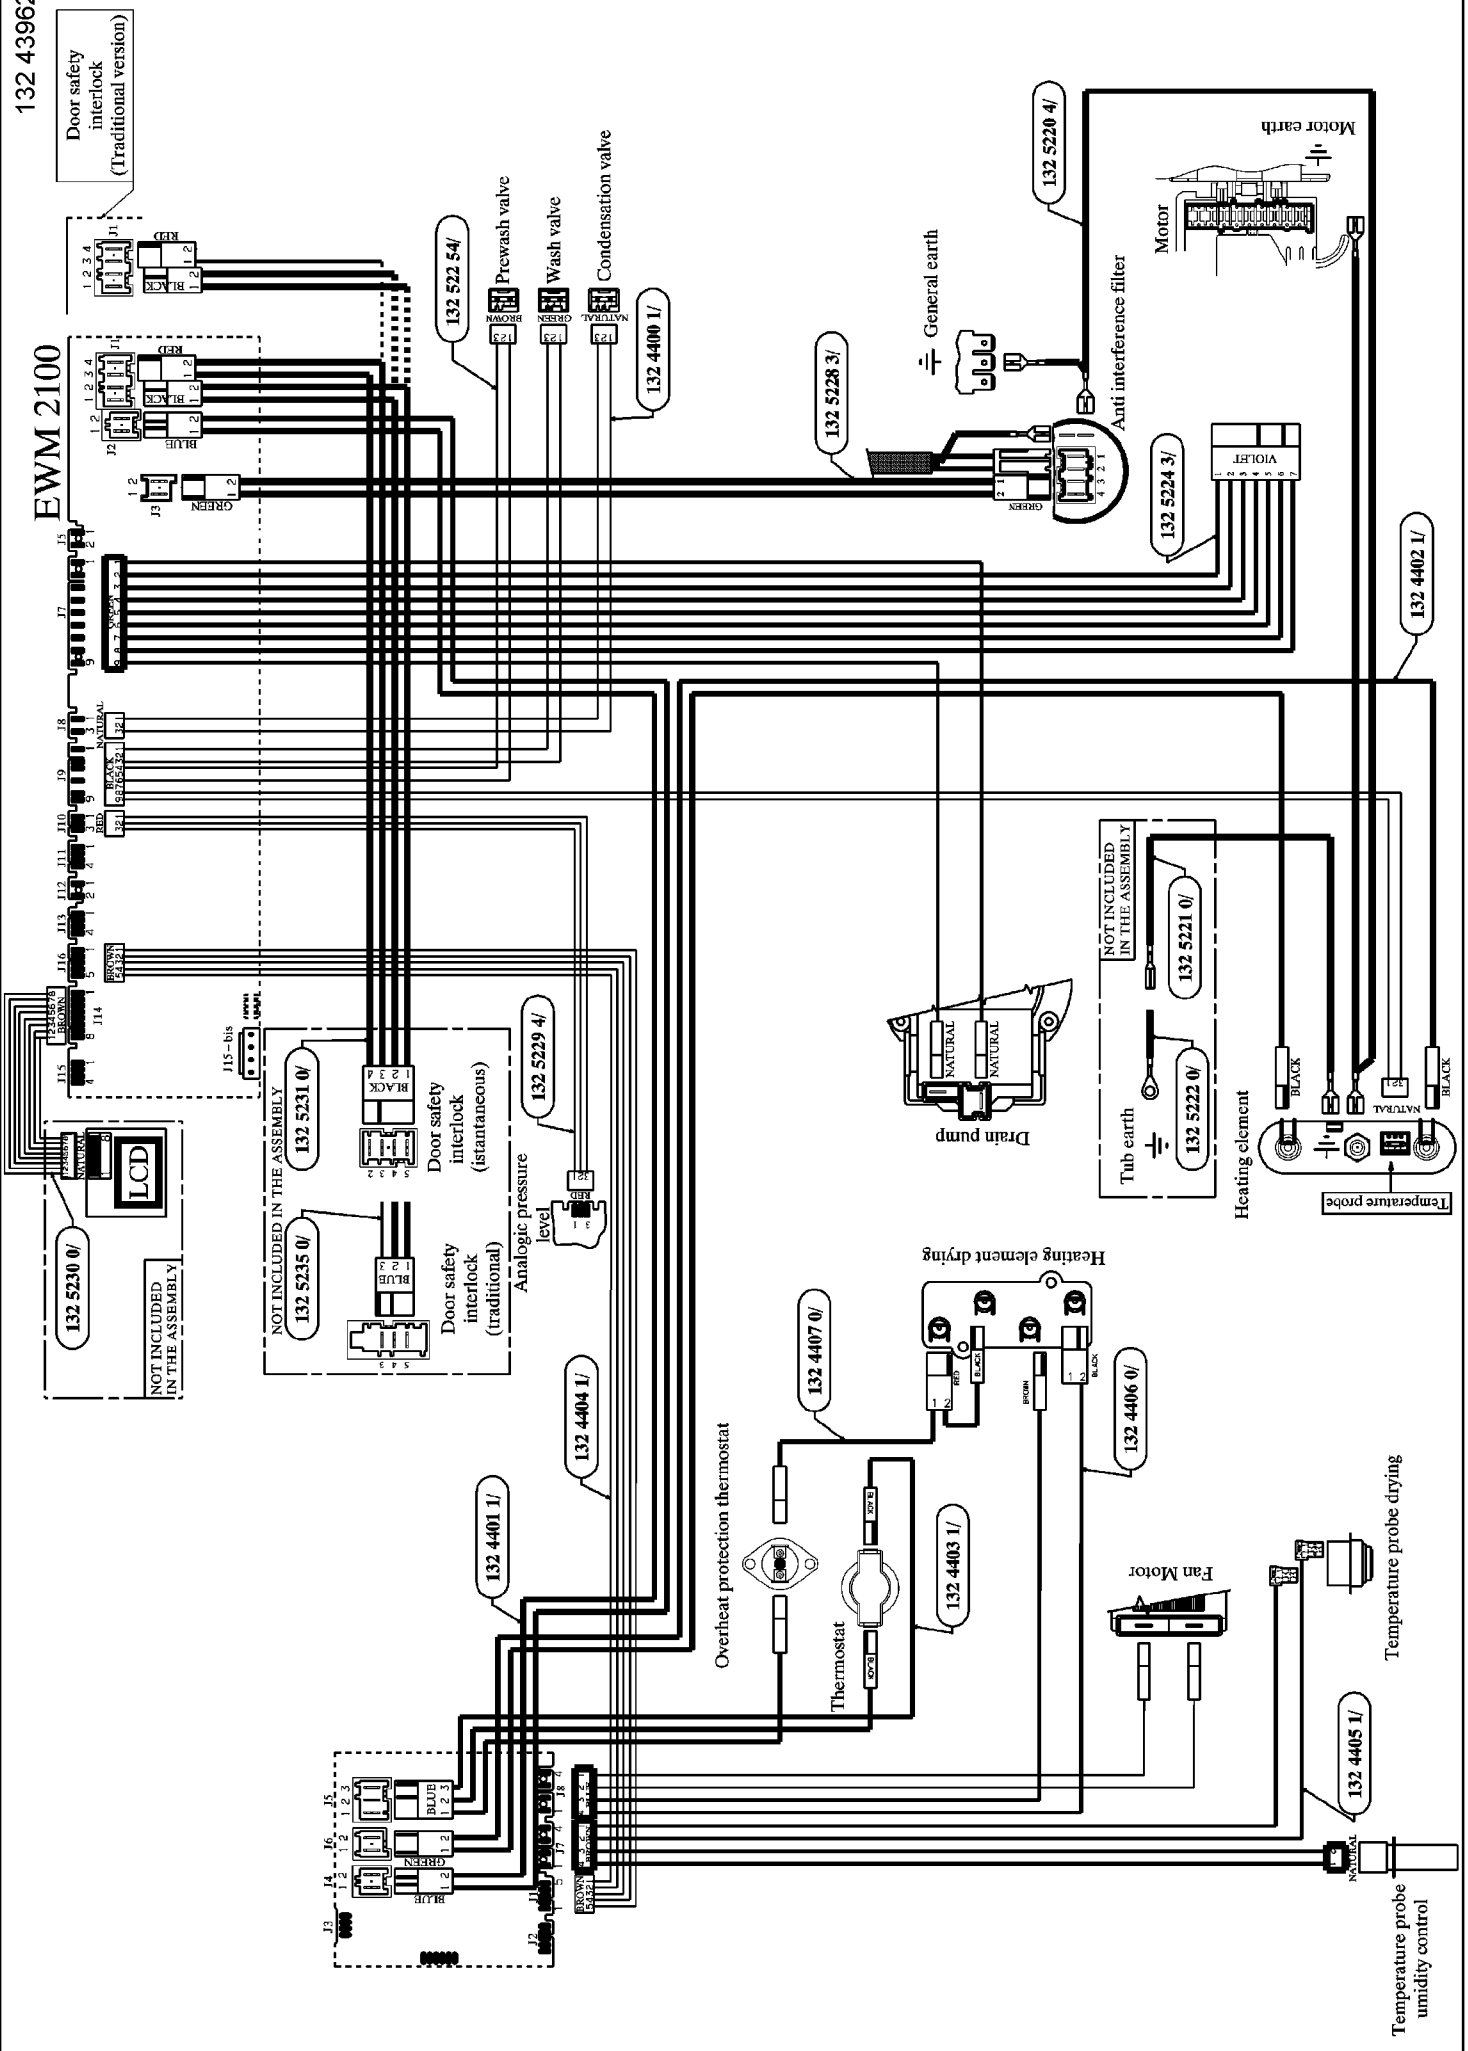

EWM 2100

Door safety interlock (Traditional version)

NOT INCLUDED IN THE ASSEMBLY

132 5230 0/

NOT INCLUDED IN THE ASSEMBLY

132 5231 0/

Door safety interlock (instantaneous)

132 5235 0/

Door safety interlock (traditional)

132 5229 4/

Analogic pressure level

132 4401 1/

Overheat protection thermostat

132 4404 1/

Thermostat

132 4407 0/

Drain pump

NOT INCLUDED IN THE ASSEMBLY

132 5222 0/

Tub earth

132 5224 3/

Heating element

132 5220 4/

Anti interference filter