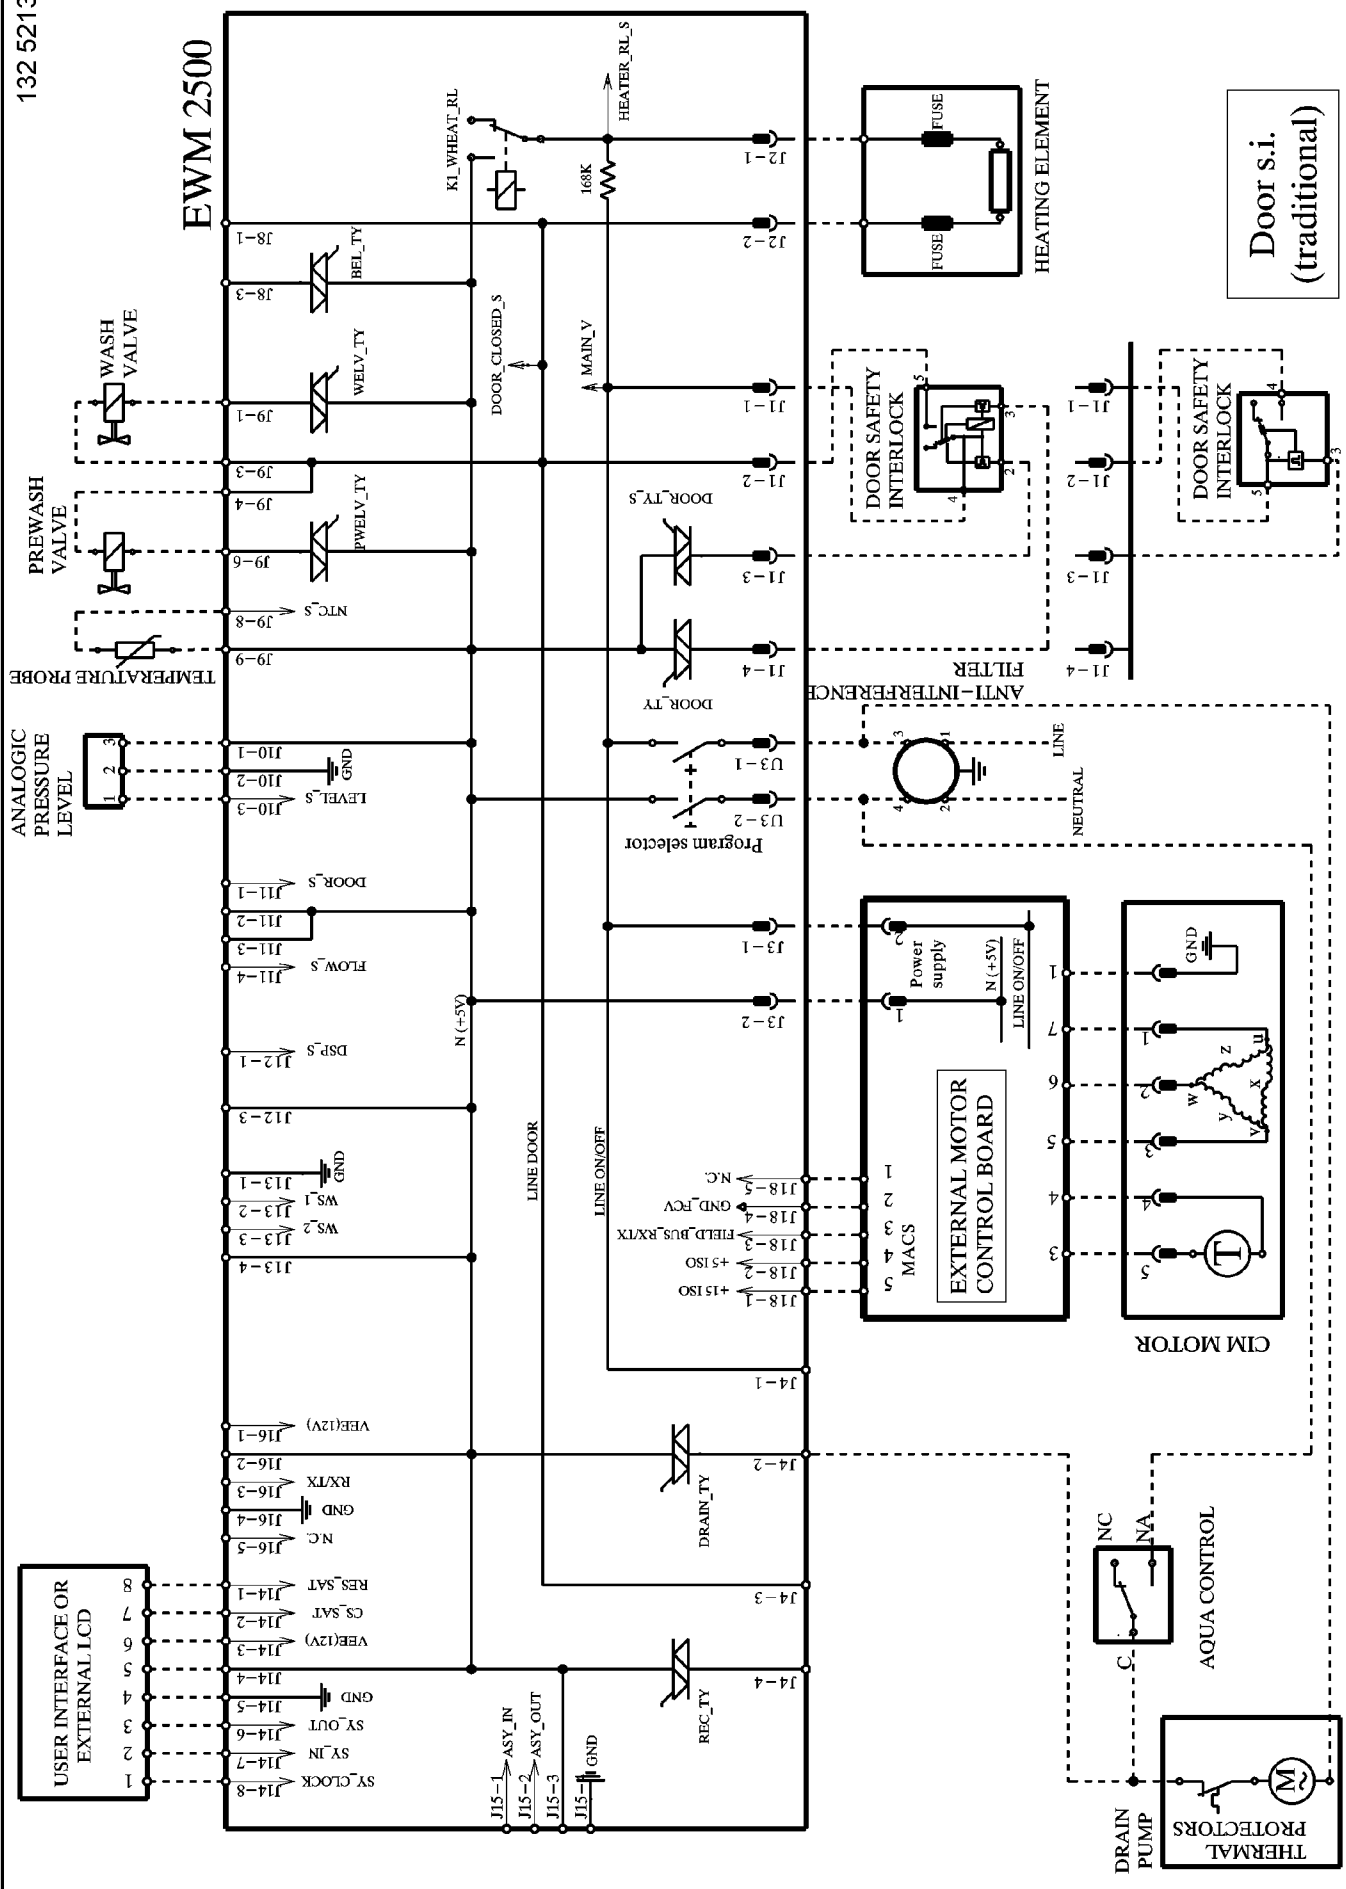

# EWM 2500

Door s.i.  
(traditional)