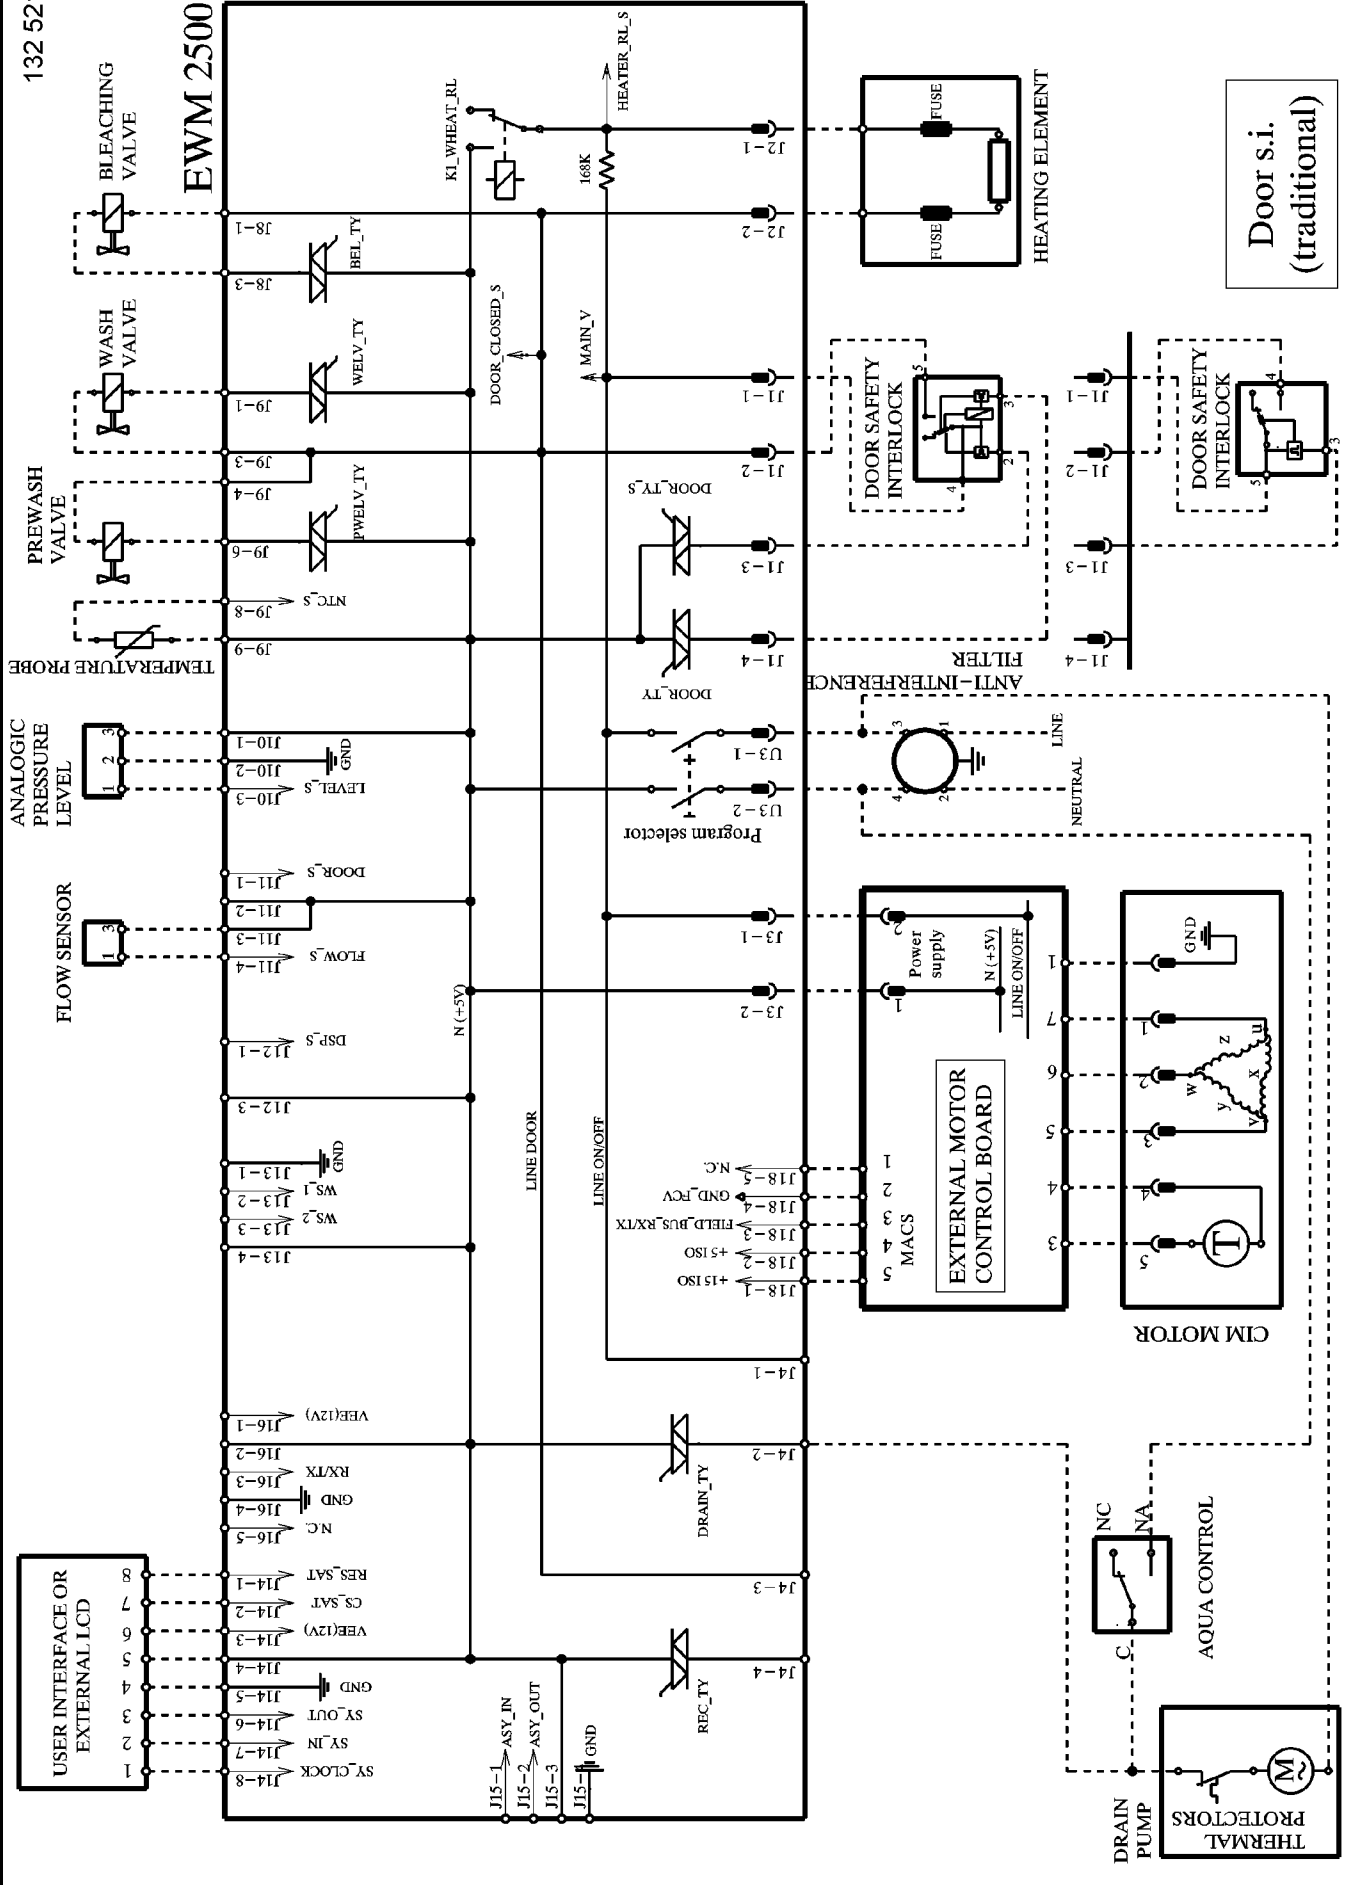

EWM 2500

Door s.i.
(traditional)

EXTERNAL MOTOR CONTROL BOARD

CIM MOTOR

THERMAL PROTECTORS

AQUA CONTROL

EXTERNAL MOTOR CONTROL BOARD

CIM MOTOR